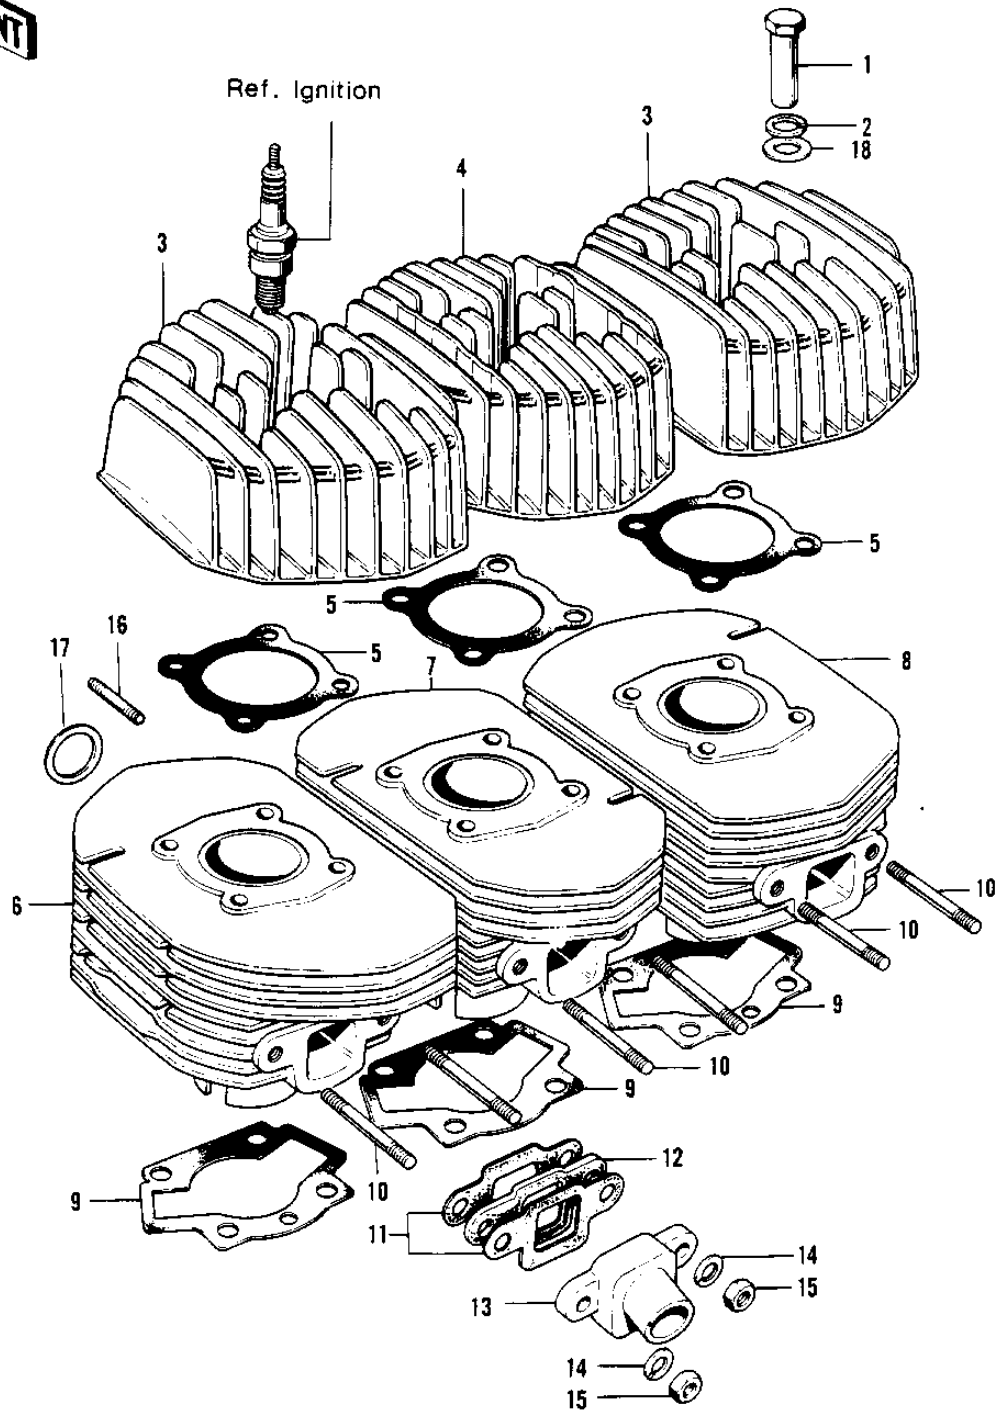

1977 KH400-A4 PARTS DIAGRAM

CYLINDER HEADS/CYLINDERS ('76-'78 A3/A4/

1977 KH400-A4 PARTS LIST

CYLINDER HEADS/CYLINDERS ('76-'78 A3/A4/

ITEM NAME	PART NUMBER	QUANTITY
NUT 8MM (Ref # 1)	92015-020	1
WASHER SPRING 12MM (Ref # 2)	461F1200	1
CYLINDER HEAD,L.H&R.H (Ref # 3)	11001-086-2H	1
CYLINDER HEAD,CENTER (Ref # 4)	11001-087-2H	1
GASKET,CYLINDER HEAD (Ref # 5)	11004-061	1
CYLINDER,L.H,BARREL (Ref # 6)	11005-125-2H	1
CYLINDER,CNTR,BARREL (Ref # 7)	11005-126-2H	1
CYLINDER,R.H,BARREL (Ref # 8)	11005-127-2H	1
GASKET,CYLINDER BASE (Ref # 9)	11009-036	1
STUD 8X20 (Ref # 10)	172G0820	1
GASKET-AIR INLET (Ref # 11)	16062-014	1
INSULATOR-HEAT (Ref # 12)	16061-012	1
INLET-AIR (Ref # 13)	16060-012	1
WASHER SPRING 8MM (Ref # 14)	461F0800	1
NUT,8MM (Ref # 15)	311B0800	2
STUD,8X35 (Ref # 16)	92004-1009	2
GASKET EXHAUST PIPE (Ref # 17)	18067-008	1
WASHER PLAIN 12MM (Ref # 18)	92022-072	1