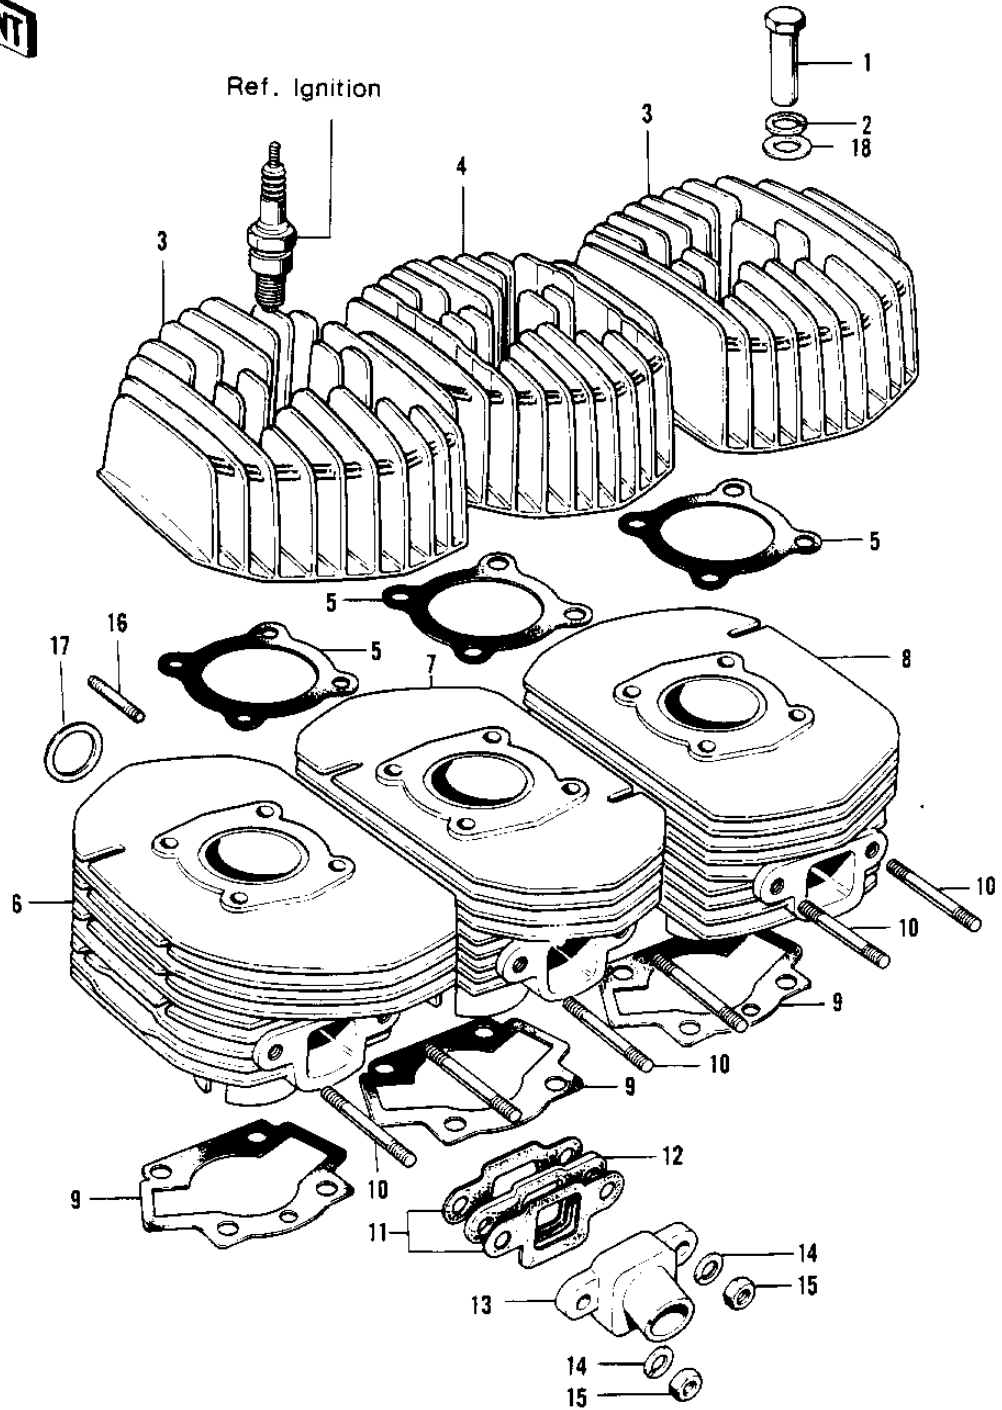

## 1976 KH400-A3 PARTS DIAGRAM

CYLINDER HEADS/CYLINDERS ('76-'78 A3/A4/

## 1976 KH400-A3 PARTS LIST

CYLINDER HEADS/CYLINDERS ('76-'78 A3/A4/

ITEM NAME	PART NUMBER	QUANTITY
NUT 8MM (Ref # 1)	92015-020	1
WASHER SPRING 12MM (Ref # 2)	461F1200	1
CYLINDER HEAD,L.H&R.H (Ref # 3)	11001-086-2H	1
CYLINDER HEAD,CENTER (Ref # 4)	11001-087-2H	1
GASKET,CYLINDER HEAD (Ref # 5)	11004-061	1
CYLINDER,L.H,BARREL (Ref # 6)	11005-125-2H	1
CYLINDER,CNTR,BARREL (Ref # 7)	11005-126-2H	1
CYLINDER,R.H,BARREL (Ref # 8)	11005-127-2H	1
GASKET,CYLINDER BASE (Ref # 9)	11009-036	1
STUD 8X20 (Ref # 10)	172G0820	1
GASKET-AIR INLET (Ref # 11)	16062-014	1
INSULATOR-HEAT (Ref # 12)	16061-012	1
INLET-AIR (Ref # 13)	16060-012	1
WASHER SPRING 8MM (Ref # 14)	461F0800	1
NUT,8MM (Ref # 15)	311B0800	2
STUD,8X35 (Ref # 16)	92004-1009	2
GASKET EXHAUST PIPE (Ref # 17)	18067-008	1
WASHER PLAIN 12MM (Ref # 18)	92022-072	1