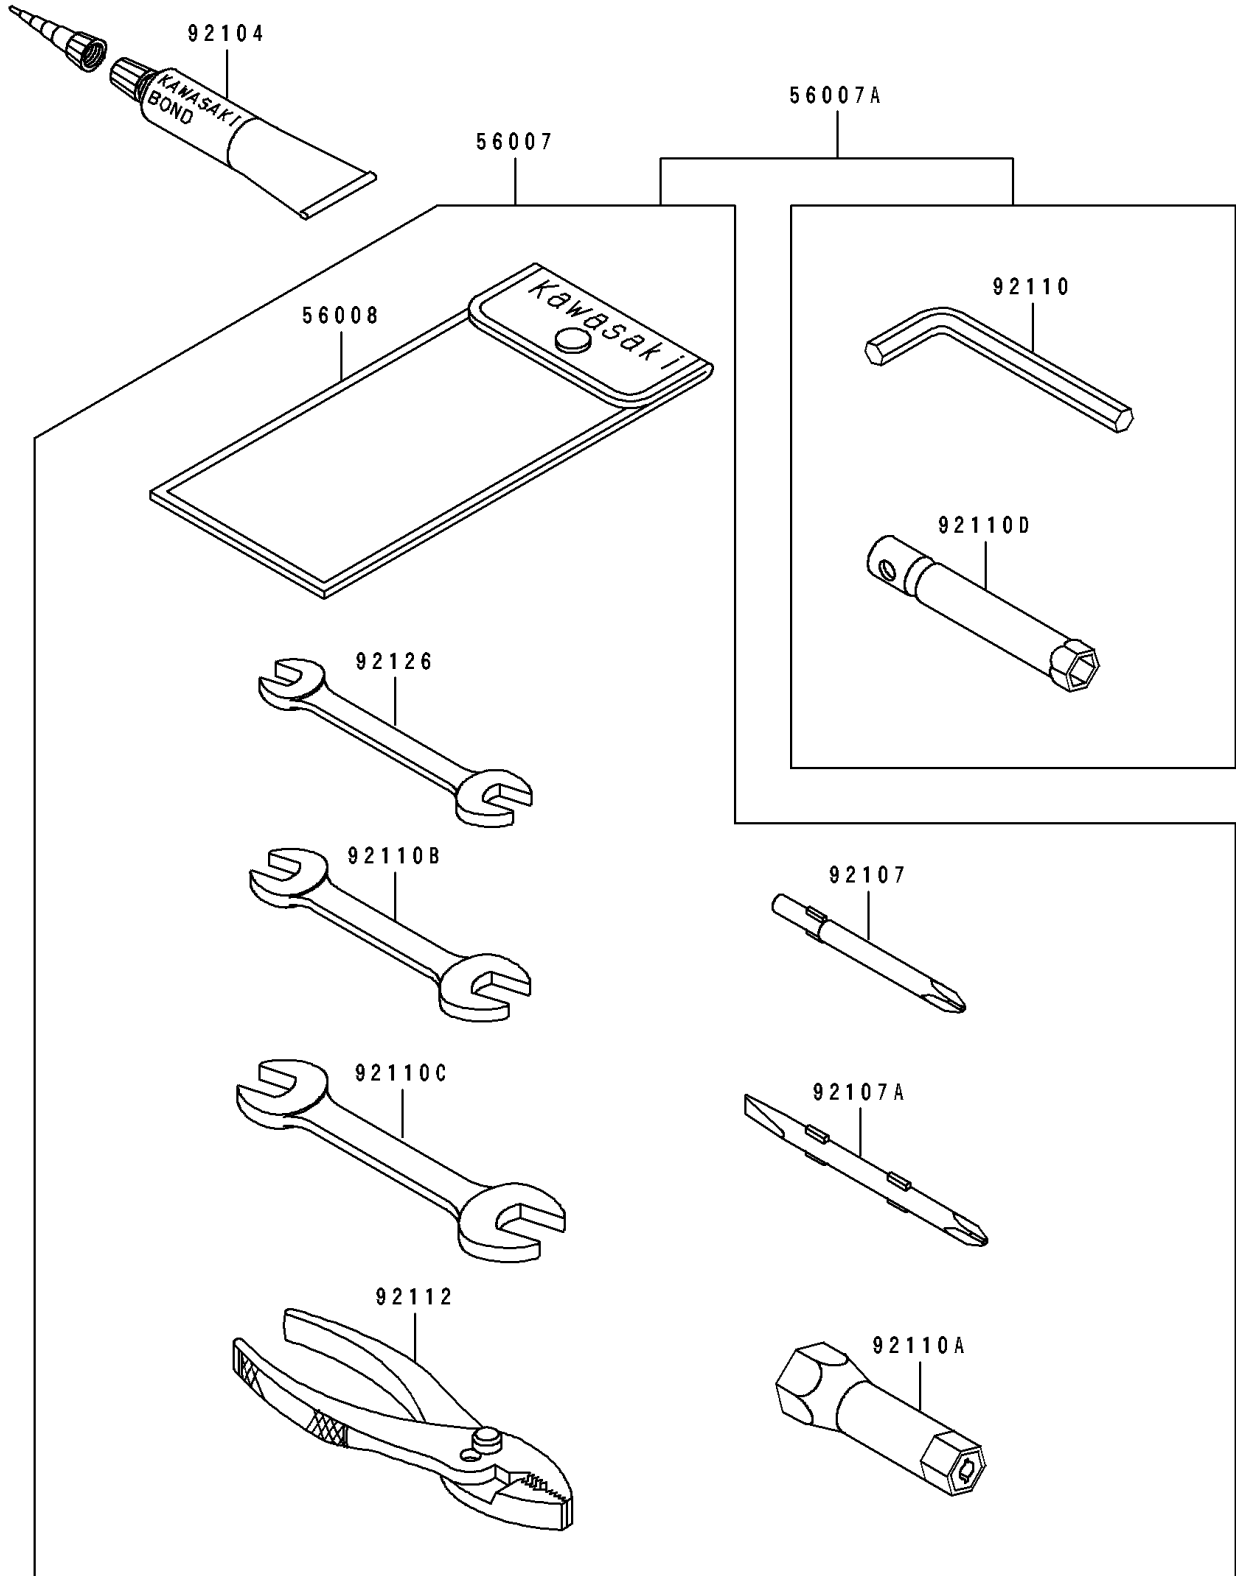

# 1995 750 SX PARTS DIAGRAM

Owner's Tools

F3182

# 1995 750 SX PARTS LIST

## Owner's Tools

ITEM NAME	PART NUMBER	QUANTITY
TOOL-KIT (Ref # 56007A)	56007-3710	1
BAG,TOOL (Ref # 56008)	56008-1007	1
GASKET-LIQUID,TUBE,100G,SILVER (Ref # 92104)	92104-002	AR
TOOL-DRIVER,#3PHILLIPS (Ref # 92107)	92107-005	1
TOOL-DRIVER,#2PHILLIPS&SLOT (Ref # 92107A)	92107-1051	1
TOOL-WRENCH,ALLEN,5MM (Ref # 92110)	92110-1015	1
TOOL-WRENCH,BOX,21MM (Ref # 92110A)	92110-1113	1
TOOL-WRENCH,OPEN END,10X12 (Ref # 92110B)	92110-1152	1
TOOL-WRENCH,OPEN END,14X17 (Ref # 92110C)	92110-1153	1
TOOL-WRENCH,BOX,10MM (Ref # 92110D)	92110-1156	1
TOOL-PLIERS (Ref # 92112)	92112-003	1
TOOL-WRENCH,OPEN END,8X10 (Ref # 92126)	92126-001	1