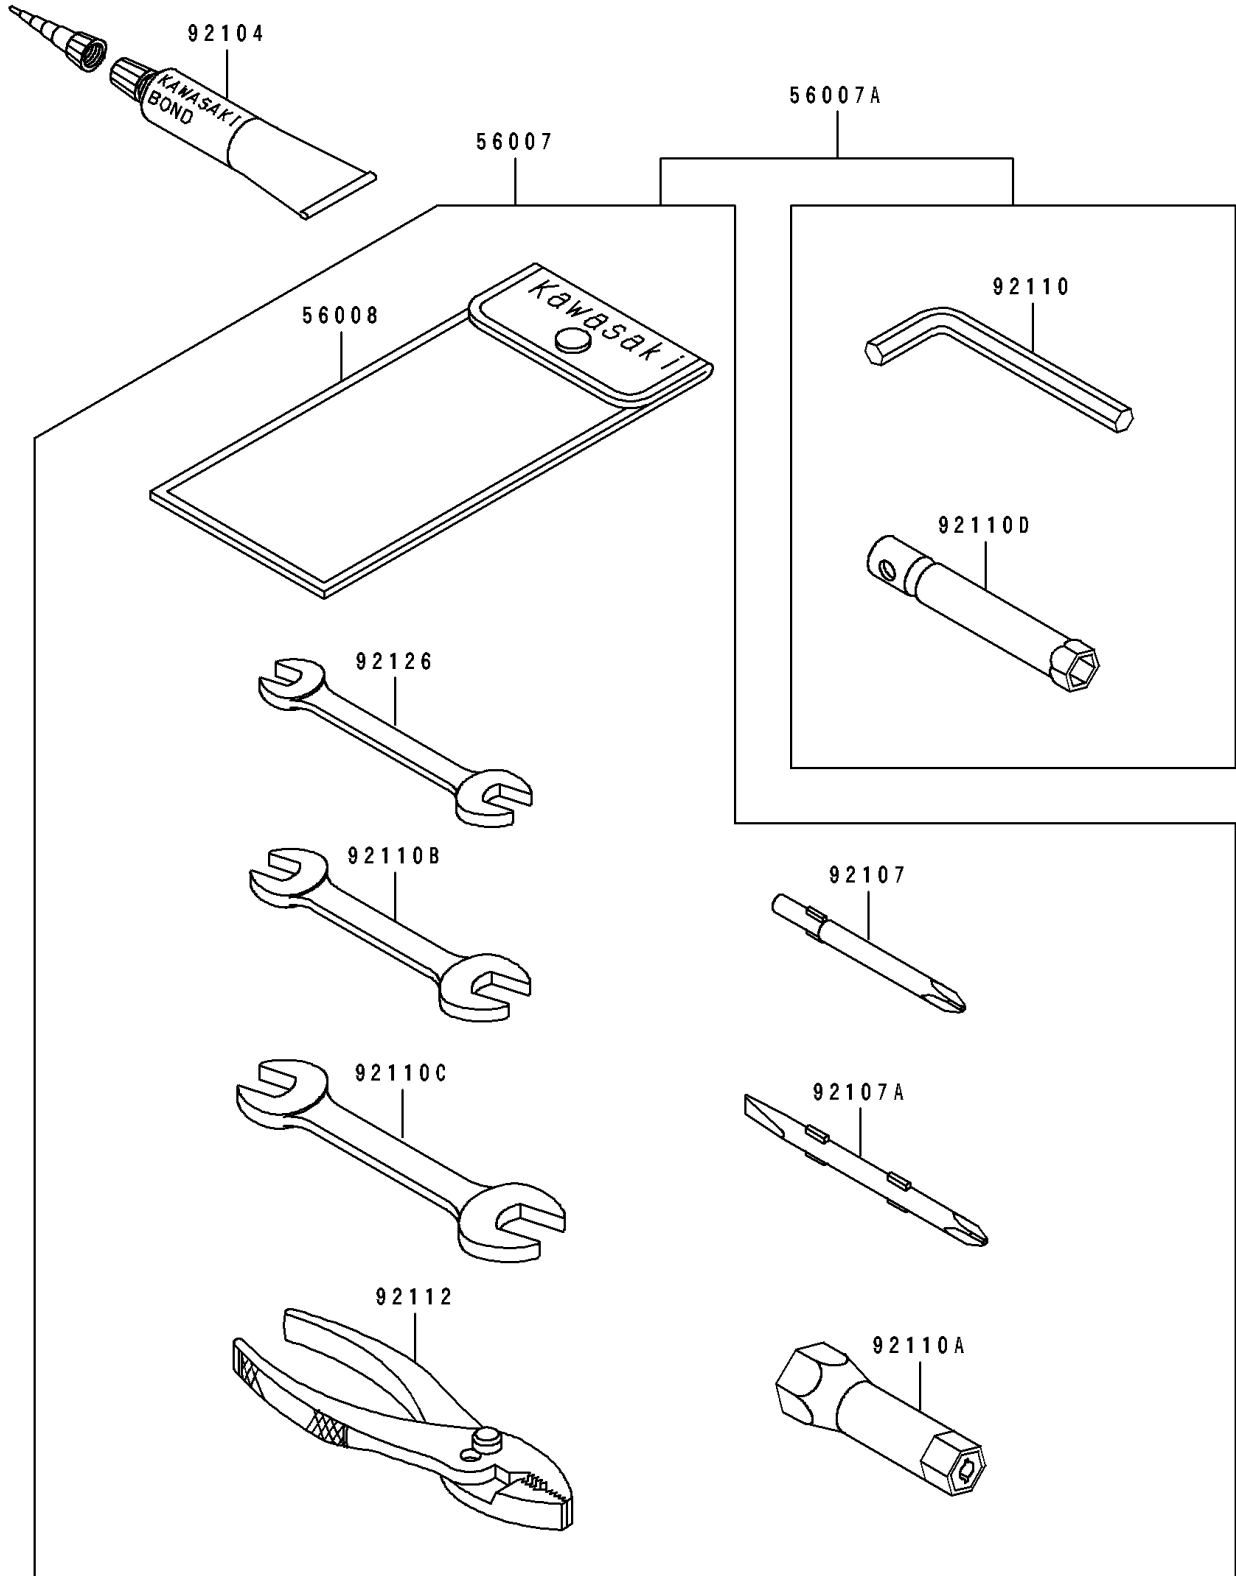

1995 750 SX PARTS DIAGRAM

Owner's Tools

F3182

1995 750 SX PARTS LIST

Owner's Tools

ITEM NAME	PART NUMBER	QUANTITY
TOOL-KIT (Ref # 56007A)	56007-3710	1
BAG,TOOL (Ref # 56008)	56008-1007	1
GASKET-LIQUID,TUBE,100G,SILVER (Ref # 92104)	92104-002	AR
TOOL-DRIVER,#3PHILLIPS (Ref # 92107)	92107-005	1
TOOL-DRIVER,#2PHILLIPS&SLOT (Ref # 92107A)	92107-1051	1
TOOL-WRENCH,ALLEN,5MM (Ref # 92110)	92110-1015	1
TOOL-WRENCH,BOX,21MM (Ref # 92110A)	92110-1113	1
TOOL-WRENCH,OPEN END,10X12 (Ref # 92110B)	92110-1152	1
TOOL-WRENCH,OPEN END,14X17 (Ref # 92110C)	92110-1153	1
TOOL-WRENCH,BOX,10MM (Ref # 92110D)	92110-1156	1
TOOL-PLIERS (Ref # 92112)	92112-003	1
TOOL-WRENCH,OPEN END,8X10 (Ref # 92126)	92126-001	1