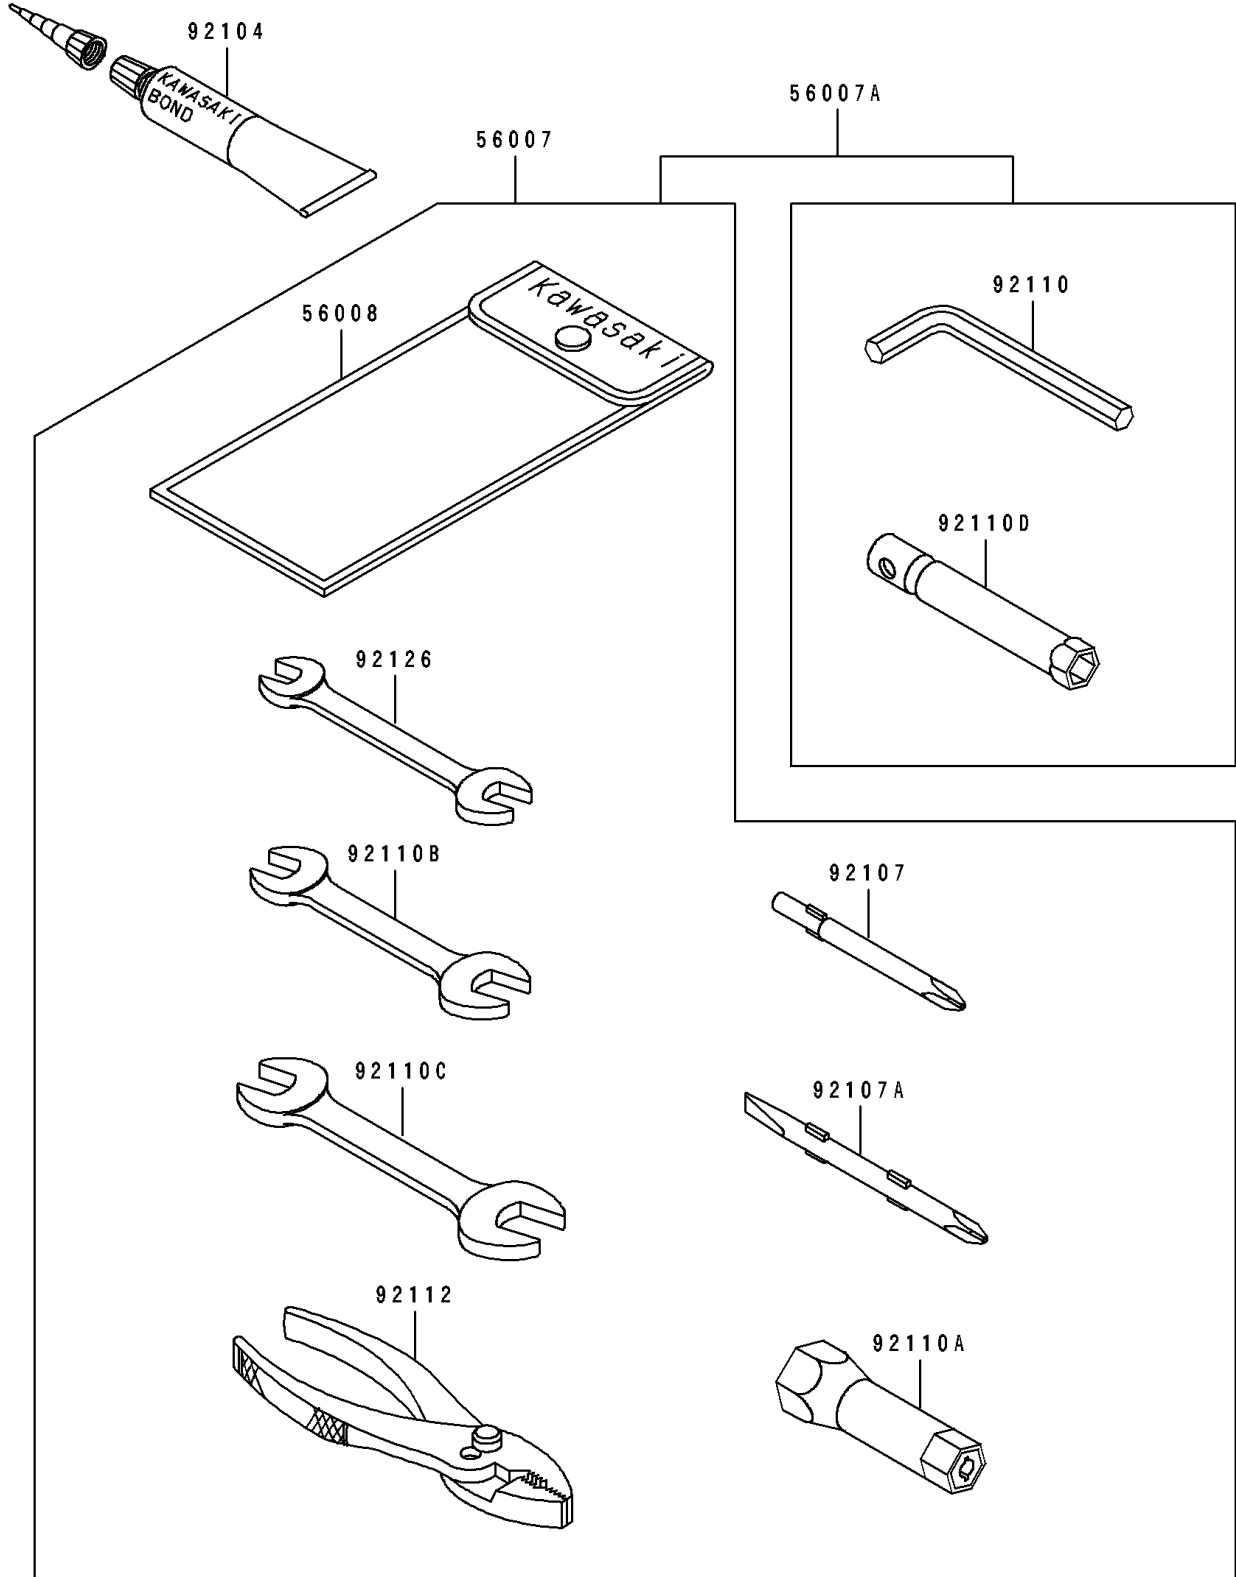

1993 750 SX PARTS DIAGRAM

Owner's Tools

F3182

1993 750 SX PARTS LIST

Owner's Tools

ITEM NAME	PART NUMBER	QUANTITY
TOOL-KIT (Ref # 56007A)	56007-3710	1
BAG,TOOL (Ref # 56008)	56008-1007	1
GASKET-LIQUID,TUBE,100G,SILVER (Ref # 92104)	92104-002	AR
TOOL-DRIVER,#3PHILLIPS (Ref # 92107)	92107-005	1
TOOL-DRIVER,#2PHILLIPS&SLOT (Ref # 92107A)	92107-1051	1
TOOL-WRENCH,ALLEN,5MM (Ref # 92110)	92110-1015	1
TOOL-WRENCH,BOX,21MM (Ref # 92110A)	92110-1113	1
TOOL-WRENCH,OPEN END,10X12 (Ref # 92110B)	92110-1152	1
TOOL-WRENCH,OPEN END,14X17 (Ref # 92110C)	92110-1153	1
TOOL-WRENCH,BOX,10MM (Ref # 92110D)	92110-1156	1
TOOL-PLIERS (Ref # 92112)	92112-003	1
TOOL-WRENCH,OPEN END,8X10 (Ref # 92126)	92126-001	1