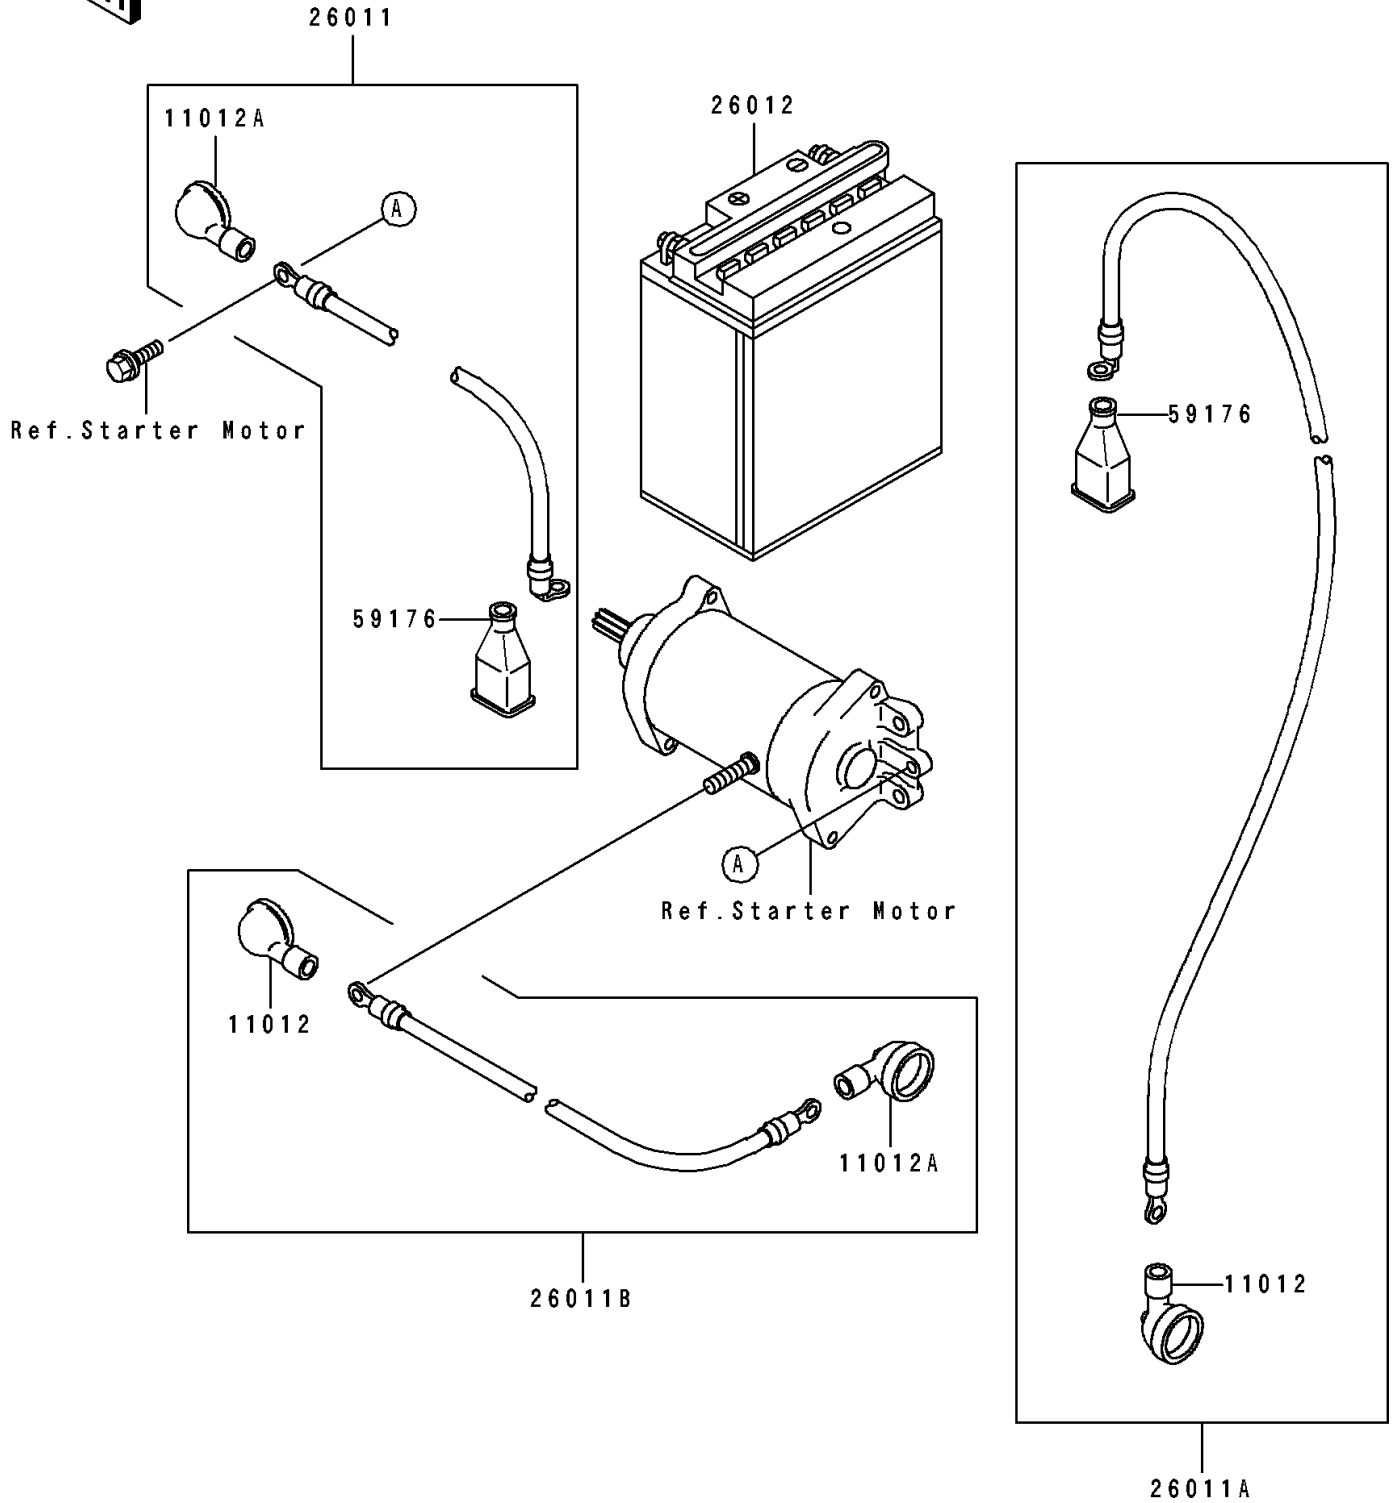

1995 750 SX PARTS DIAGRAM

Electrical Equipment

F3181

1995 750 SX PARTS LIST

Electrical Equipment

ITEM NAME	PART NUMBER	QUANTITY
CAP (Ref # 11012)	11012-3004	2
CAP,LEAD WIRE (Ref # 11012A)	11012-3726	2
WIRE-LEAD,BATTERY-SWITCH (Ref # 26011)	26011-3789	1
WIRE-LEAD,BATTERY-STARTER (Ref # 26011A)	26011-3790	1
WIRE-LEAD,STARTER-SWITCH (Ref # 26011B)	26011-3791	1
BATTERY,YB16CL-B,12V 19AH (Ref # 26012)	26012-3719	1
CAP.,TERMINAL (Ref # 59176)	59176-501	2