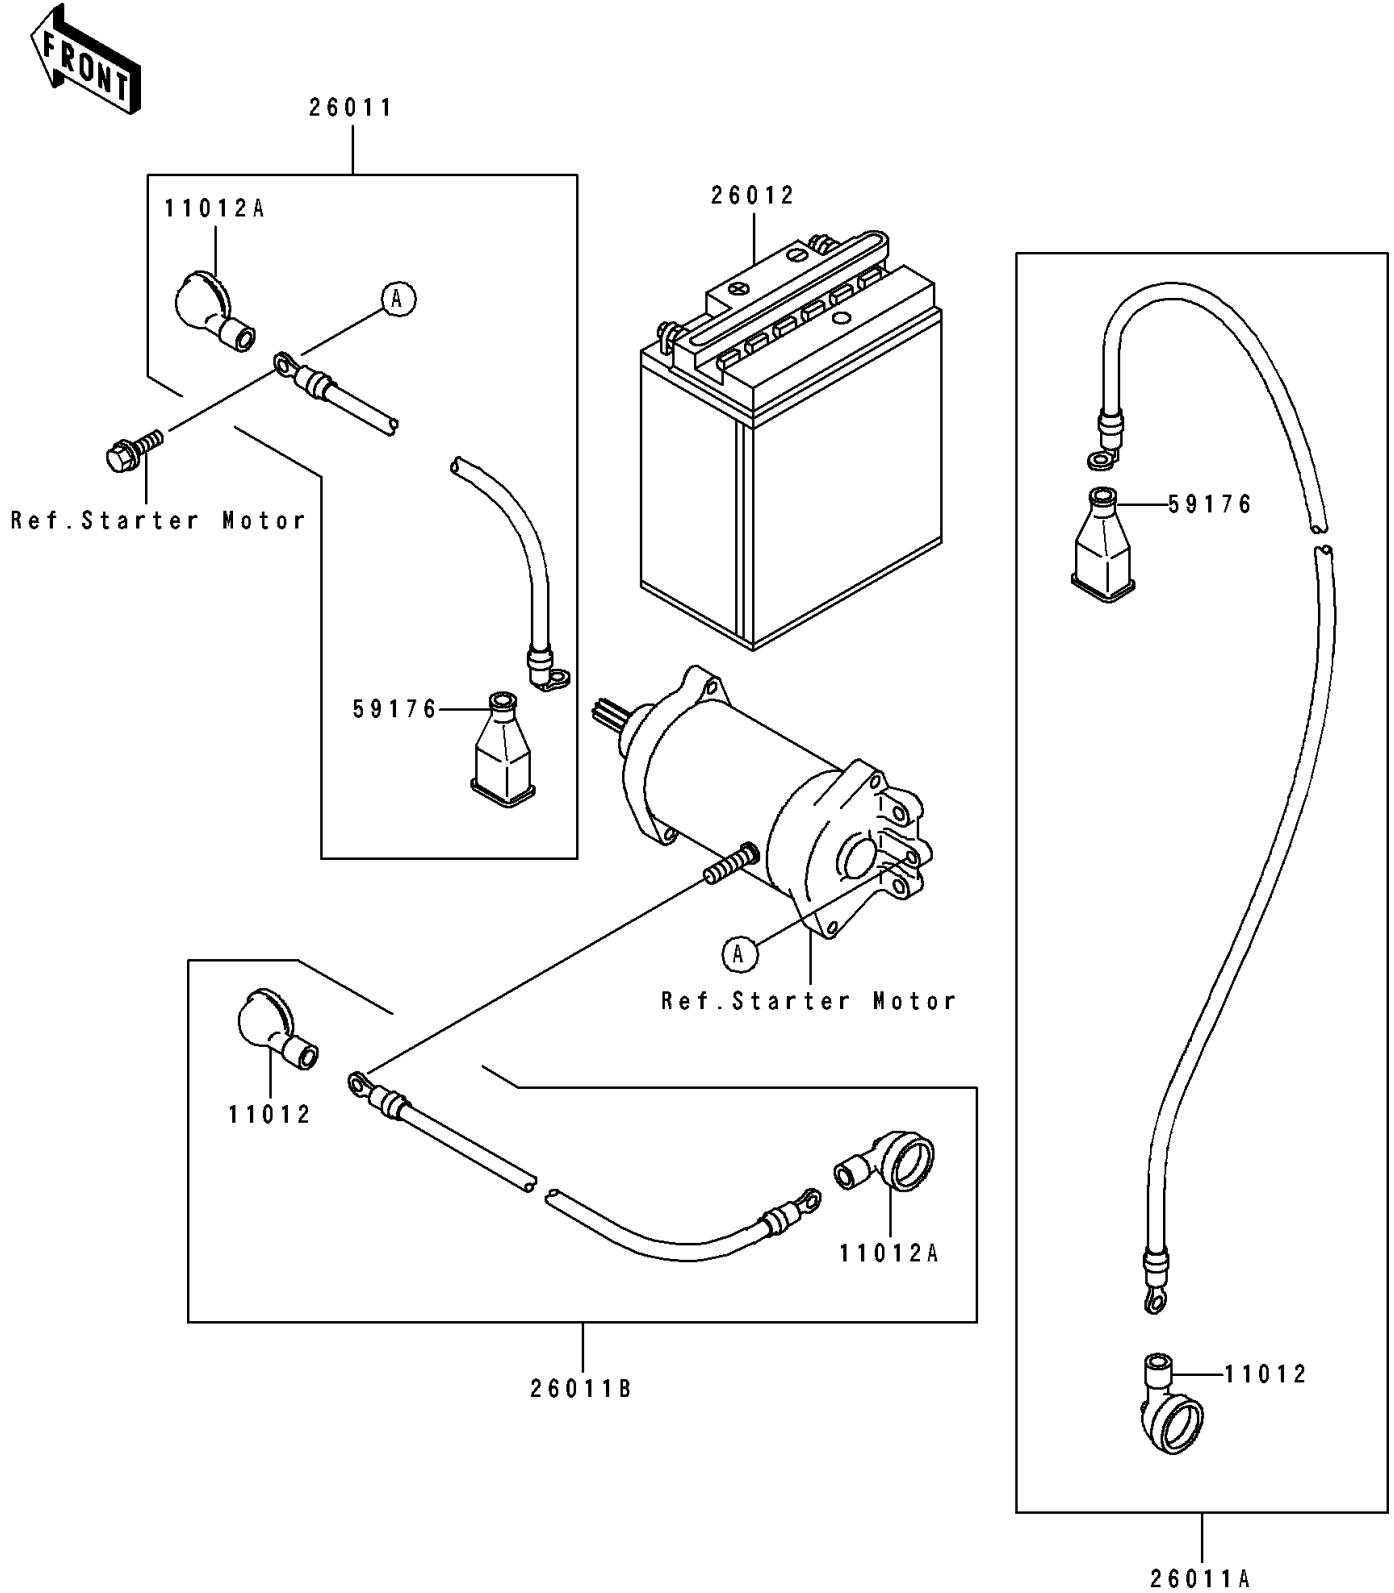

# 1995 750 SX PARTS DIAGRAM

Electrical Equipment

F3181

# 1995 750 SX PARTS LIST

## Electrical Equipment

ITEM NAME	PART NUMBER	QUANTITY
CAP (Ref # 11012)	11012-3004	2
CAP,LEAD WIRE (Ref # 11012A)	11012-3726	2
WIRE-LEAD,BATTERY-SWITCH (Ref # 26011)	26011-3789	1
WIRE-LEAD,BATTERY-STARTER (Ref # 26011A)	26011-3790	1
WIRE-LEAD,STARTER-SWITCH (Ref # 26011B)	26011-3791	1
BATTERY,YB16CL-B,12V 19AH (Ref # 26012)	26012-3719	1
CAP.,TERMINAL (Ref # 59176)	59176-501	2