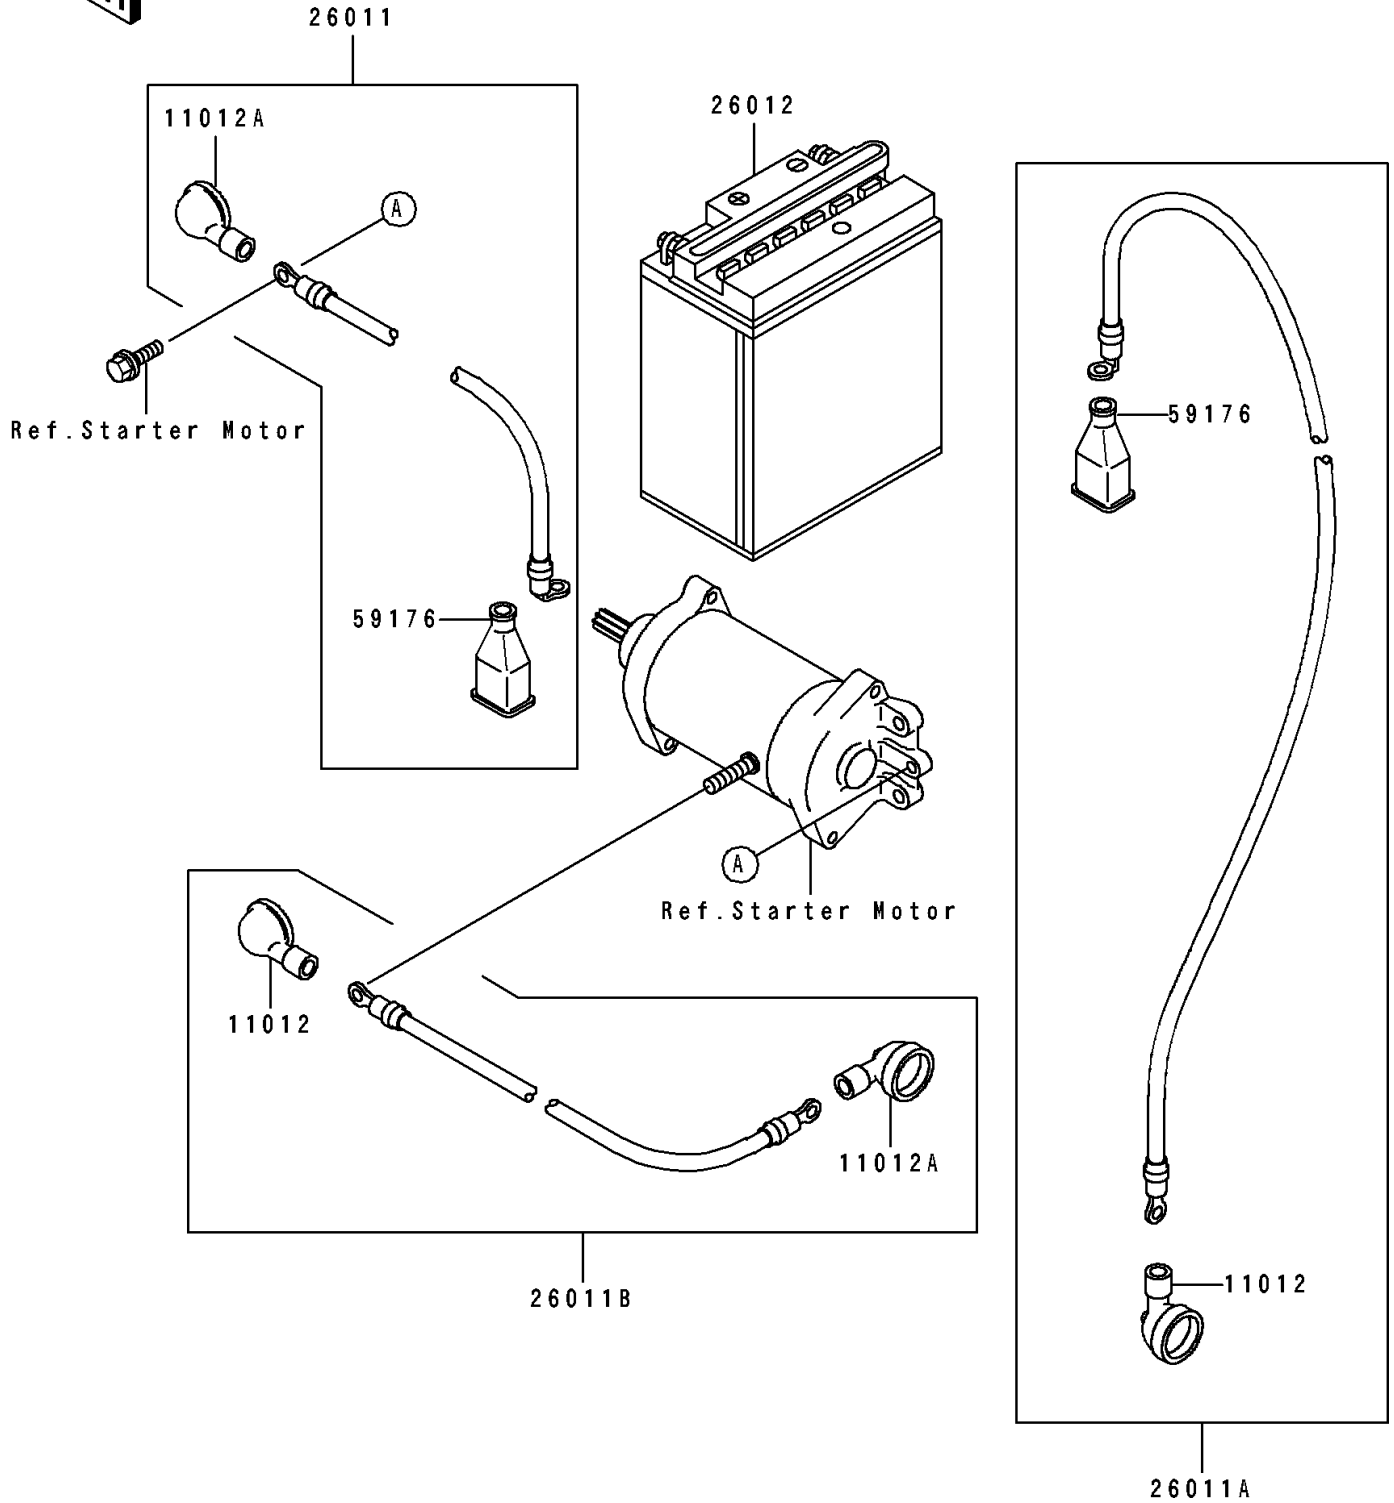

1993 750 SX PARTS DIAGRAM

Electrical Equipment

F3181

1993 750 SX PARTS LIST

Electrical Equipment

ITEM NAME	PART NUMBER	QUANTITY
CAP (Ref # 11012)	11012-3004	2
CAP,LEAD WIRE (Ref # 11012A)	11012-3726	2
WIRE-LEAD,BATTERY-SWITCH (Ref # 26011)	26011-3789	1
WIRE-LEAD,BATTERY-STARTER (Ref # 26011A)	26011-3790	1
WIRE-LEAD,STARTER-SWITCH (Ref # 26011B)	26011-3791	1
BATTERY,YB16CL-B,12V 19AH (Ref # 26012)	26012-3719	1
CAP.,TERMINAL (Ref # 59176)	59176-501	2