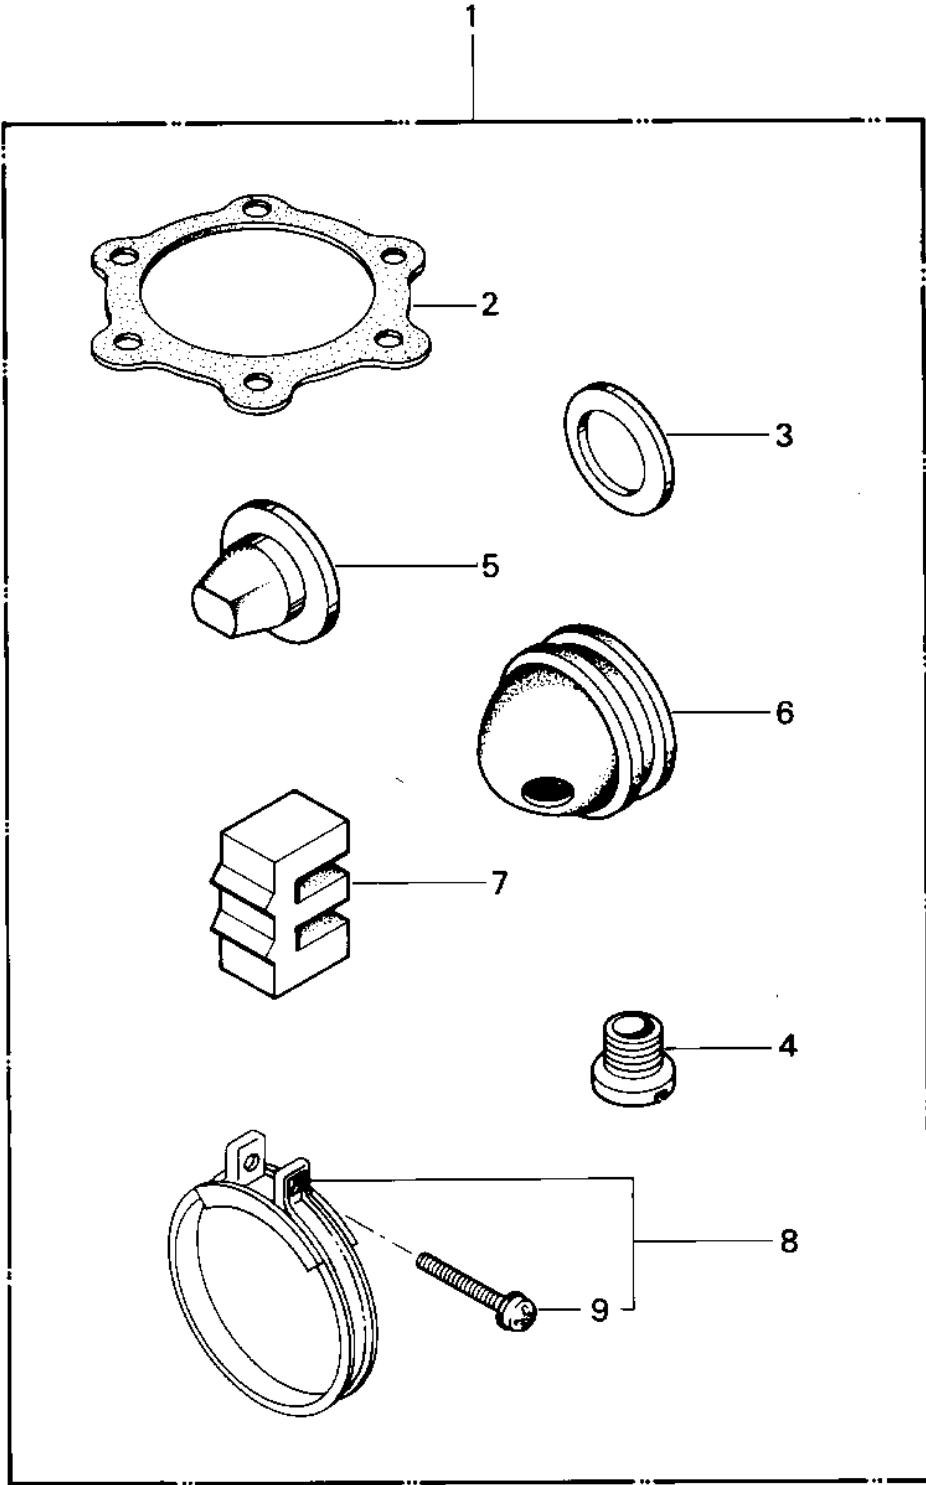

1979 KDX400 PARTS DIAGRAM

OPTIONAL PARTS

1979 KDX400 PARTS LIST

OPTIONAL PARTS

ITEM NAME	PART NUMBER	QUANTITY
SILENCER KIT (Ref # 1)	99996-4001	1
GASKET,HEAD,CYLINDER (Ref # 2)	11004-1015	1
CHOKE PLATE (Ref # 3)	13169-4008	1
MAIN JET,#157.5R (Ref # 4)	92063-1026	1
CHOKE PIPE (Ref # 5)	32032-4015	1
SILENCER CAP (Ref # 6)	11012-4002	1
DAMPER,CYLINDER (Ref # 7)	92075-1160	1
CLAMP (Ref # 8)	92037-171	1
SCREW-PAN-CROS (Ref # 9)	220B0535	1