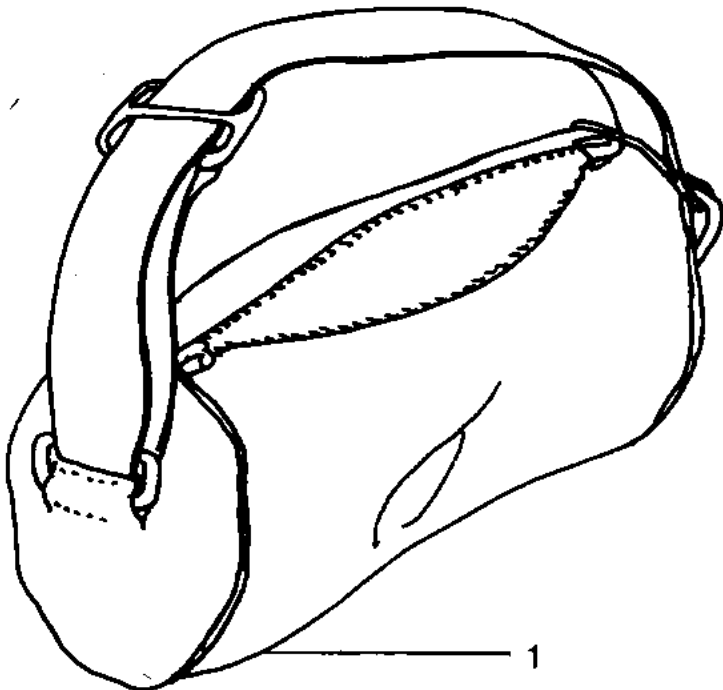

1979 KDX400 PARTS DIAGRAM

OWNER TOOLS

▪

▪

11

1979 KDX400 PARTS LIST

OWNER TOOLS

ITEM NAME	PART NUMBER	QUANTITY
BAG, TOOL KIT (Ref # 1)	56008-4001	1
GUAGE, TIRE PRESSURE (Ref # 2)	52005-4001	1
GAUGE,AIR (Ref # 2)	52005-4002	1
WRENCH,SPARK PLUG (Ref # 3)	92110-4001	1
BAR,SPARK PLUG WRENCH (Ref # 4)	16149-4001	1