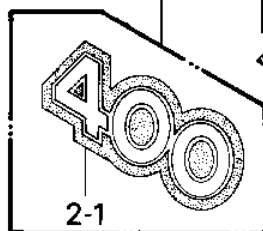

1979 KDX400 PARTS DIAGRAM

LABELS

KDX400-A2

KDX400-A2

2

1979 KDX400 PARTS LIST

LABELS

ITEM NAME	PART NUMBER	QUANTITY
EMBLEM-SIDE COVER \$\$ (Ref # 1)	56014-4001	1
EMBLEM (Ref # 2)	56018-4001	1
PATTERN,NUMBER PLATE (Ref # 3)	56027-4027	1