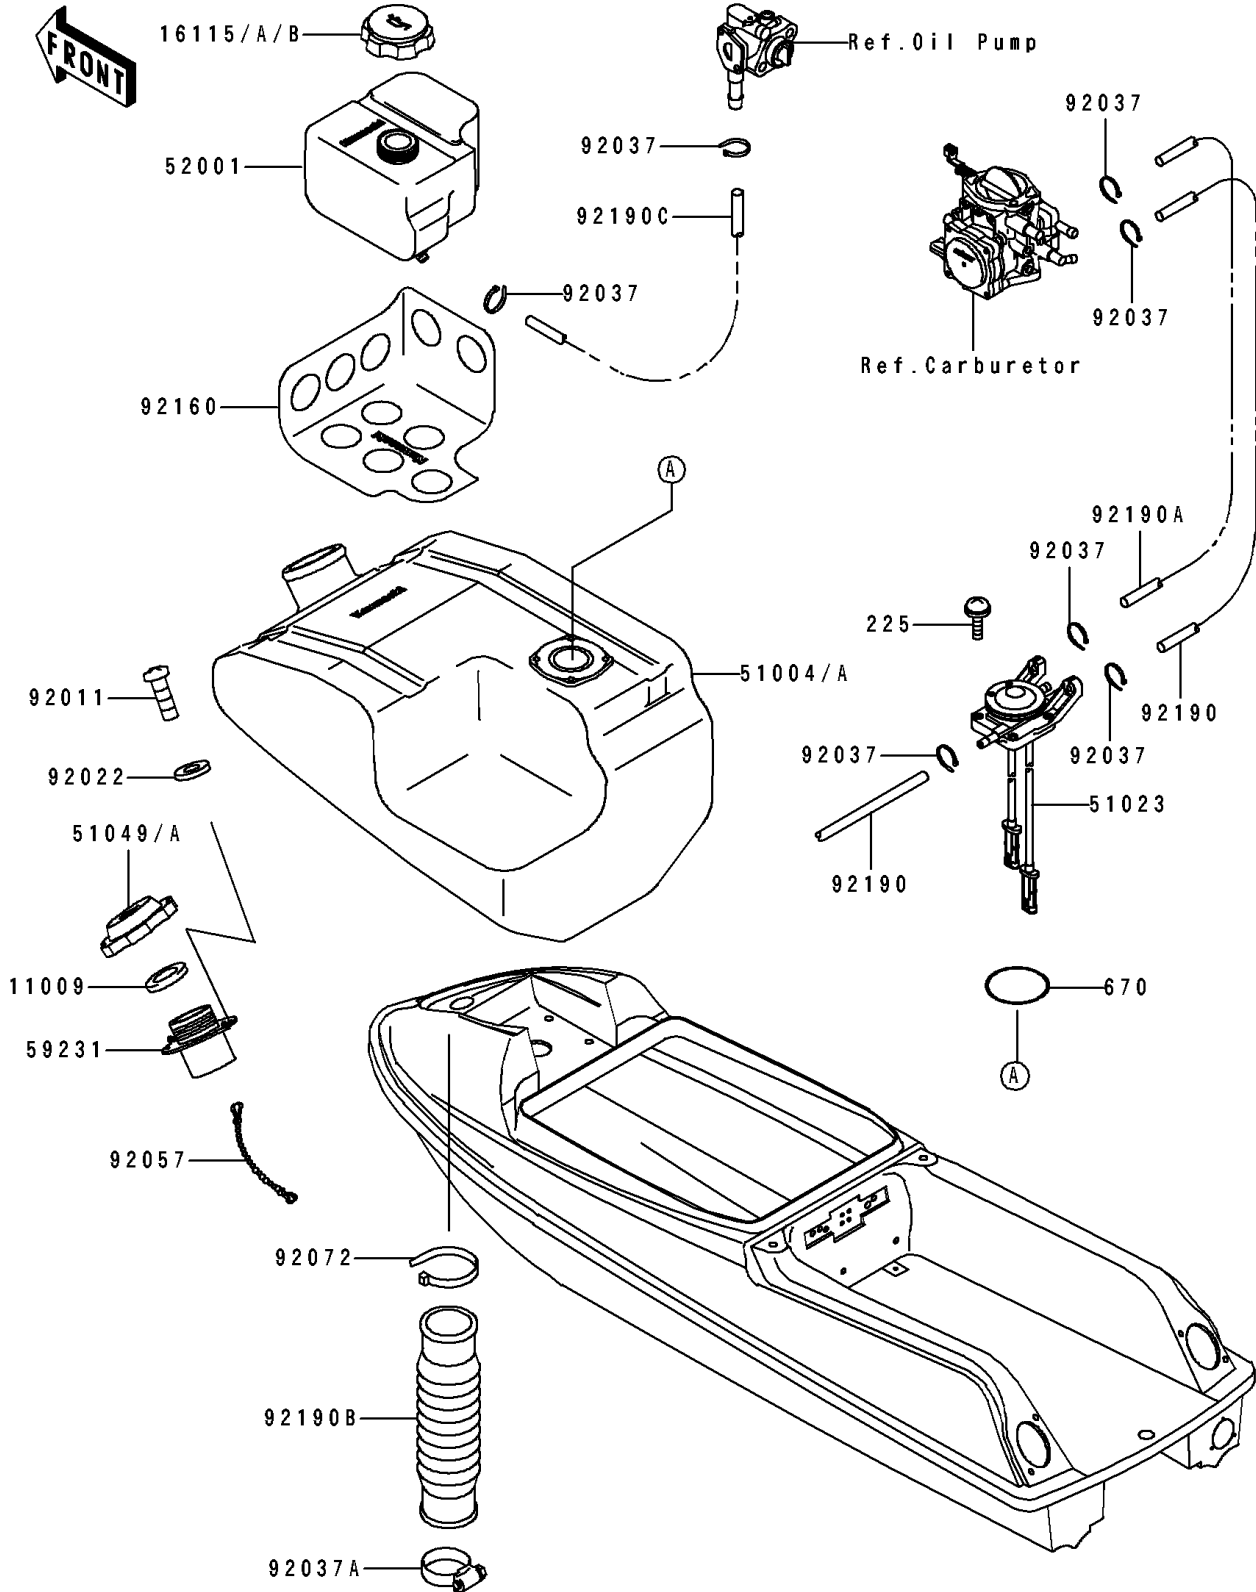

# 1995 750 SX PARTS DIAGRAM

Fuel Tank

F3173

# 1995 750 SX PARTS LIST

## Fuel Tank

ITEM NAME	PART NUMBER	QUANTITY
GASKET,TANK CAP (Ref # 11009)	11009-3020	1
CAP-OIL FILLER (Ref # 16115B)	16115-3714	1
TANK-FUEL (Ref # 51004A)	51004-3719	1
TAP-ASSY,FUEL (Ref # 51023)	51023-3721	1
CAP-TANK,FUEL (Ref # 51049A)	51049-3719	1
TANK-OIL (Ref # 52001)	52001-3712	1
FILLER,FUEL TANK (Ref # 59231)	59231-3702	1
SCREW (Ref # 92011)	92011-562	4
WASHER (Ref # 92022)	92022-563	4
CLAMP (Ref # 92037)	92037-1173	7
CLAMP (Ref # 92037A)	92037-3009	1
CHAIN,COVER,L=100 (Ref # 92057)	92057-3704	1
BAND,L=292.1 (Ref # 92072)	92072-3509	1
DAMPER,OIL TANK (Ref # 92160)	92160-3771	1
TUBE,5.8X10.8X690 (Ref # 92190)	92190-3813	2
TUBE,"RETURN",7X12X740 (Ref # 92190A)	92190-3814	1
TUBE,FILLER-FUEL TANK (Ref # 92190B)	92190-3881	1
TUBE,OIL (Ref # 92190C)	92190-3887	1
SCREW-PAN-WSP-CROS,5X20 (Ref # 225)	225R0520	4
O RING,36MM (Ref # 670)	670B3036	1