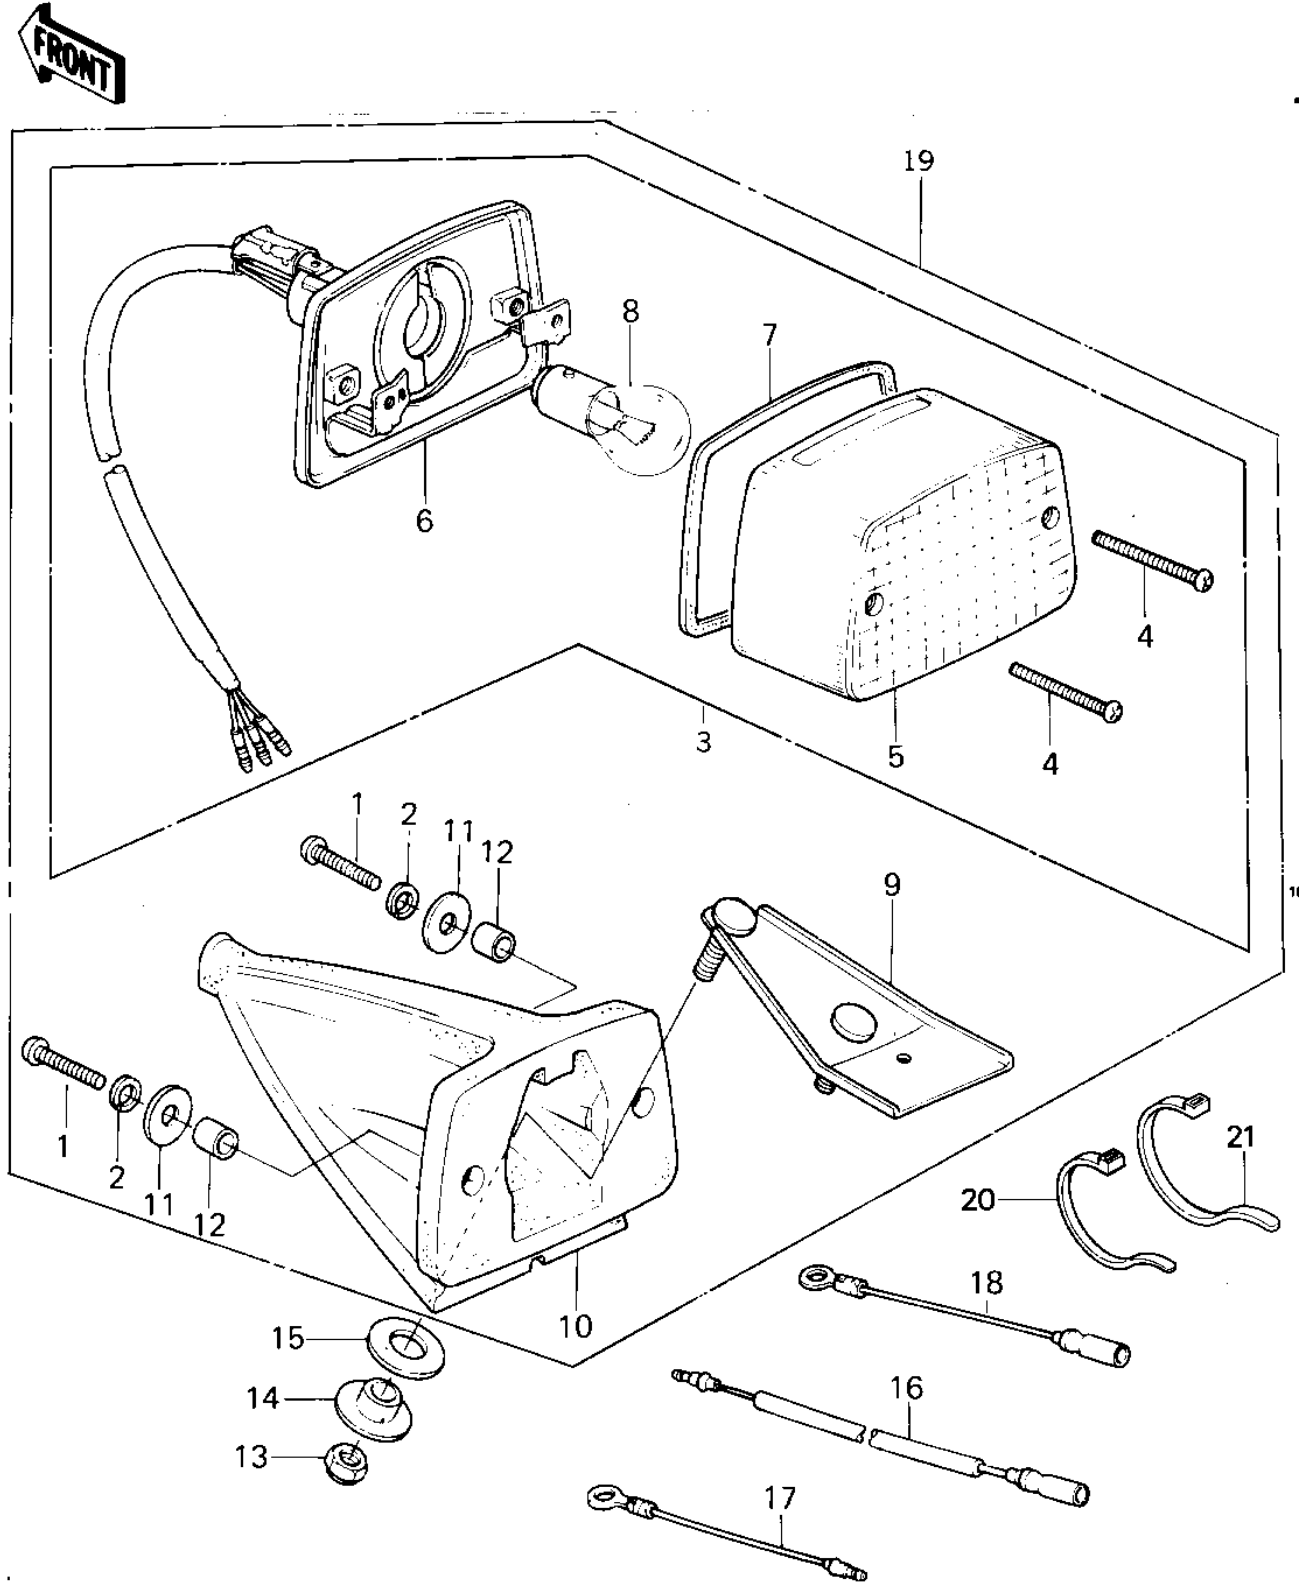

1979 KDX400 PARTS DIAGRAM

TAILLIGHT/CHASSIS ELECTRICAL EQUIPMENT

1979 KDX400 PARTS LIST

TAILLIGHT/CHASSIS ELECTRICAL EQUIPMENT

ITEM NAME	PART NUMBER	QUANTITY
UNAVAILABLE IN PRICE BOOK (Ref # 1)	214B0516A	1
WASHER SPRING 5MM (Ref # 2)	461F0500	1
LAMP, TAIL (Ref # 3)	23025-075	1
SCREW-PAN-CROS (Ref # 4)	220B0330	1
LENS, TAIL LAMP (Ref # 5)	23026-040	1
CASE, TAIL LAMP (Ref # 6)	23027-044	1
GASKET, TAIL LIGHT (Ref # 7)	23028-020	1
BULB, 6V 17/5.3W (Ref # 8)	92069-028	1
BRACKET, TAIL LAMP (Ref # 9)	23036-4001	1
BODY, TAIL LAMP (Ref # 10)	23069-4001	1
WASHER, TAIL LAMP (Ref # 11)	92022-4001	1
COLLAR, TAIL LAMP (Ref # 12)	92027-4002	1
NUT (Ref # 13)	92019-008	1
COLLAR (Ref # 14)	92027-1045	1
DAMPER RUBBER (Ref # 15)	92075-118	1
WIRE, TAILLAMP (Ref # 16)	26011-4001	1
WIRE, GROUND HEADLAMP (Ref # 17)	26011-4002	1
WIRE, GROUND TAILLITE (Ref # 18)	26011-4003	1
TAIL LAMP ASSY (Ref # 19)	23024-4001	1
BAND (Ref # 20)	92072-3505	1
BAND (Ref # 21)	92072-3509	1