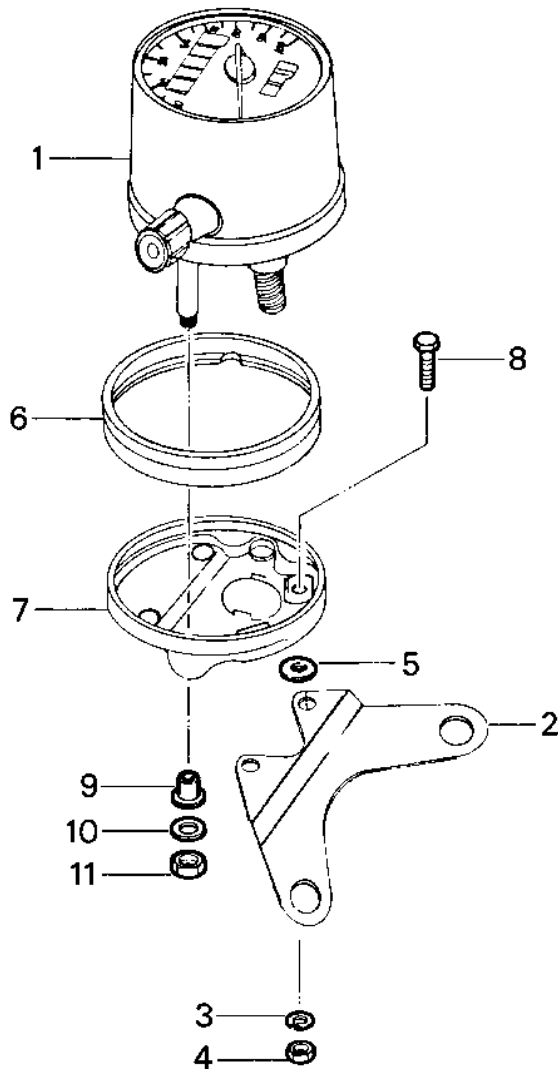

## 1979 KDX400 PARTS DIAGRAM

METER

## 1979 KDX400 PARTS LIST

### METER

ITEM NAME	PART NUMBER	QUANTITY
SPEEDOMETER,MPH (Ref # 1)	25005-1034	1
BRACKET,METER (Ref # 2)	11034-4010	1
WASHER SPRING 6MM (Ref # 3)	461F0600	1
NUT 6MM (Ref # 4)	311B0600	1
WASHER,6M/M,METER (Ref # 5)	92022-1039	1
DAMPER,METER (Ref # 6)	92075-1102	1
COVER,METER (Ref # 7)	14025-1075	1
BOLT,HEX HEAD,6X14 (Ref # 8)	92003-204	1
DAMPER RUBBER,MET FIT (Ref # 9)	25019-023	1
WASHER PLAIN 5MM (Ref # 10)	411B0500	1
NUT,5MM (Ref # 11)	311B0500	1