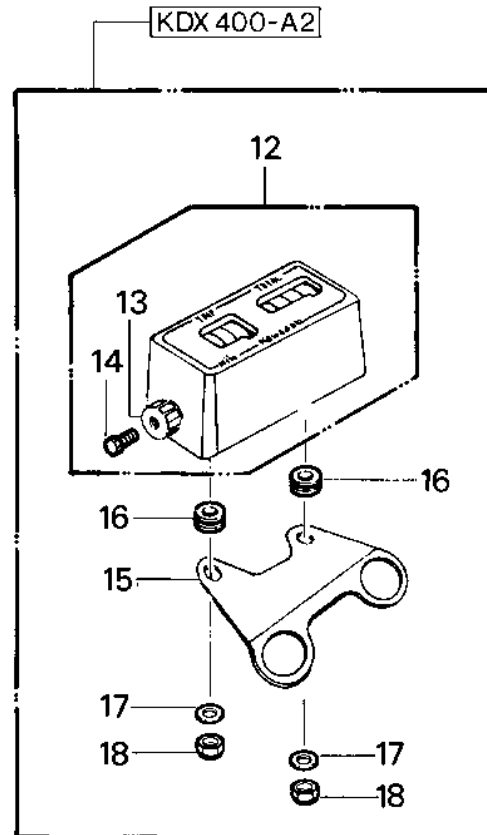

## 1979 KDX400 PARTS DIAGRAM

METER

### METER

ITEM NAME	PART NUMBER	QUANTITY
SPEEDOMETER,MPH (Ref # 1)	25005-1034	1
BRACKET,METER (Ref # 2)	11034-4010	1
WASHER SPRING 6MM (Ref # 3)	461F0600	1
NUT 6MM (Ref # 4)	311B0600	1
WASHER,6M/M,METER (Ref # 5)	92022-1039	1
DAMPER,METER (Ref # 6)	92075-1102	1
COVER,METER (Ref # 7)	14025-1075	1
BOLT,HEX HEAD,6X14 (Ref # 8)	92003-204	1
DAMPER RUBBER,MET FIT (Ref # 9)	25019-023	1
WASHER PLAIN 5MM (Ref # 10)	411B0500	1
NUT,5MM (Ref # 11)	311B0500	1