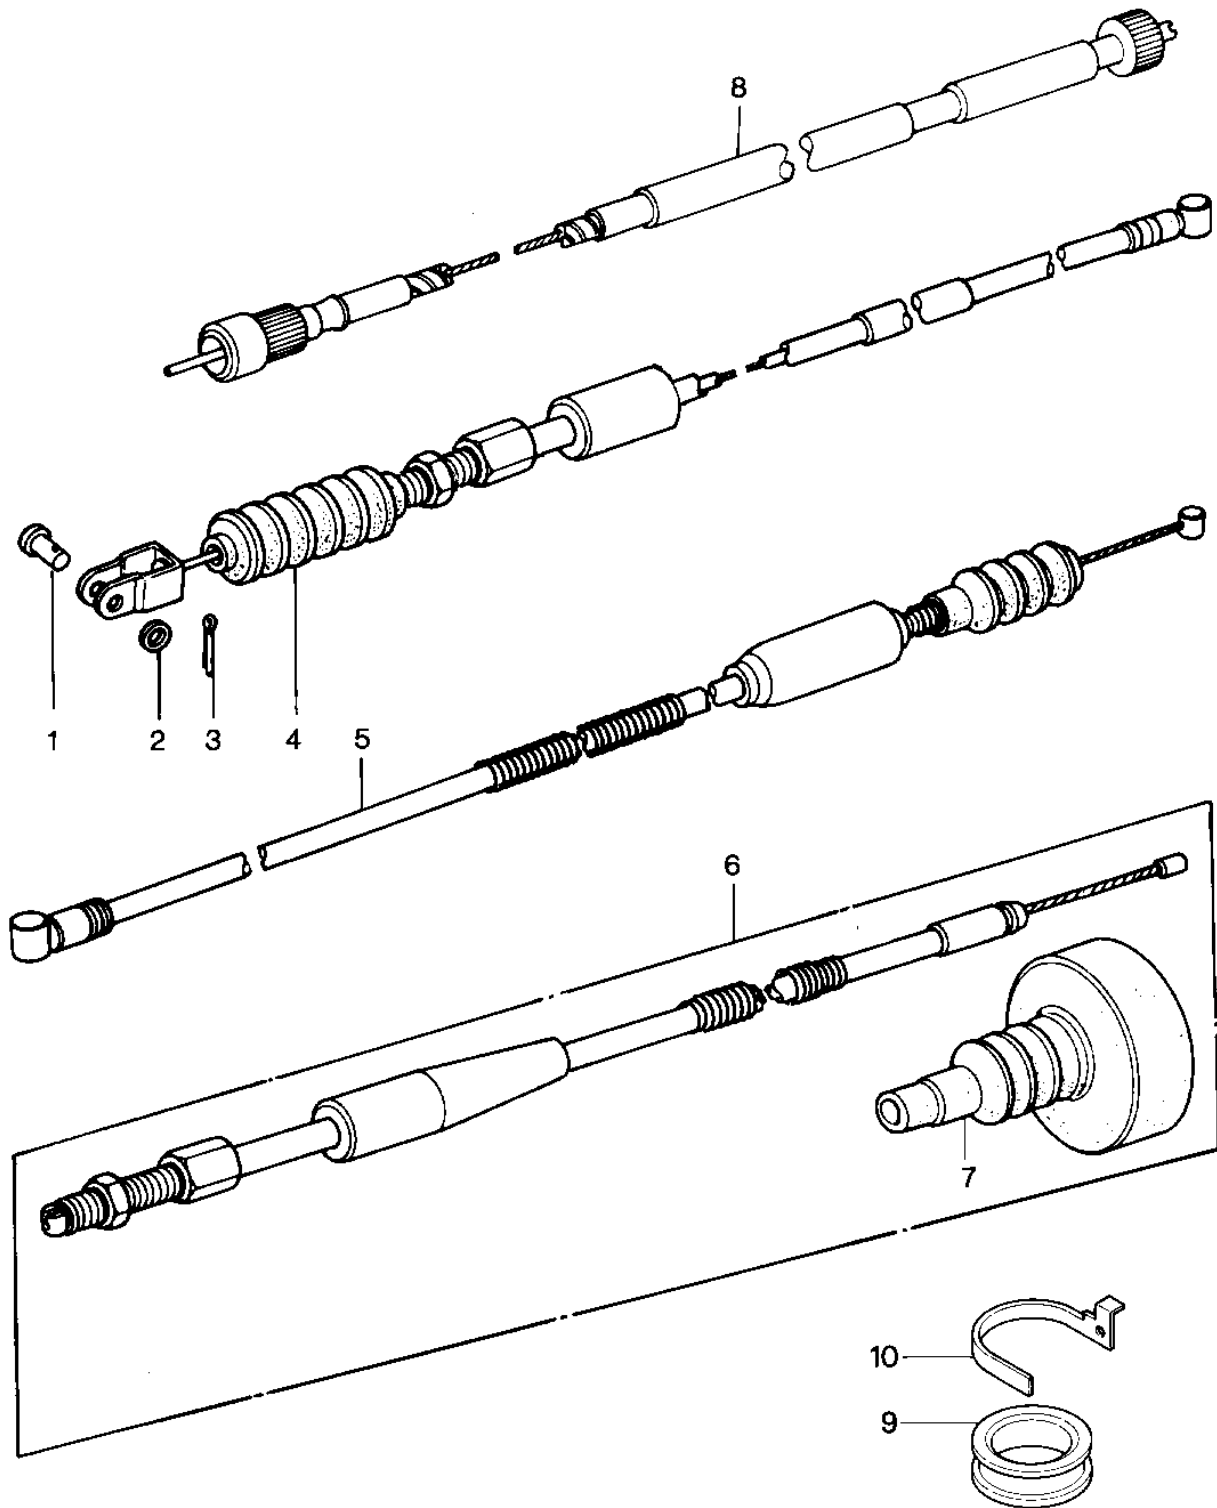

1979 KDX400 PARTS DIAGRAM

CABLES

1979 KDX400 PARTS LIST

CABLES

ITEM NAME	PART NUMBER	QUANTITY
PIN-BRAKE ROD FITTING (Ref # 1)	92043-064	1
WASHER PLAIN 6MM (Ref # 2)	410B0600	1
PIN COTTER 2.0X15 (Ref # 3)	550D2015	1
CABLE,BRAKE (Ref # 4)	54005-4002	1
CABLE,CLUTCH (Ref # 5)	54011-4001	1
CABLE,THROTTLE (Ref # 6)	54012-1045	1
BOOT,THROTTLE CABLE (Ref # 7)	49006-1016	1
CABLE,SPEEDOMETER (Ref # 8)	54001-4001	1
CABLE GUIDE,HEAD LAMP (Ref # 9)	13070-4001	1
CLAMP, CABLE GUIDE (Ref # 10)	92037-4002	1