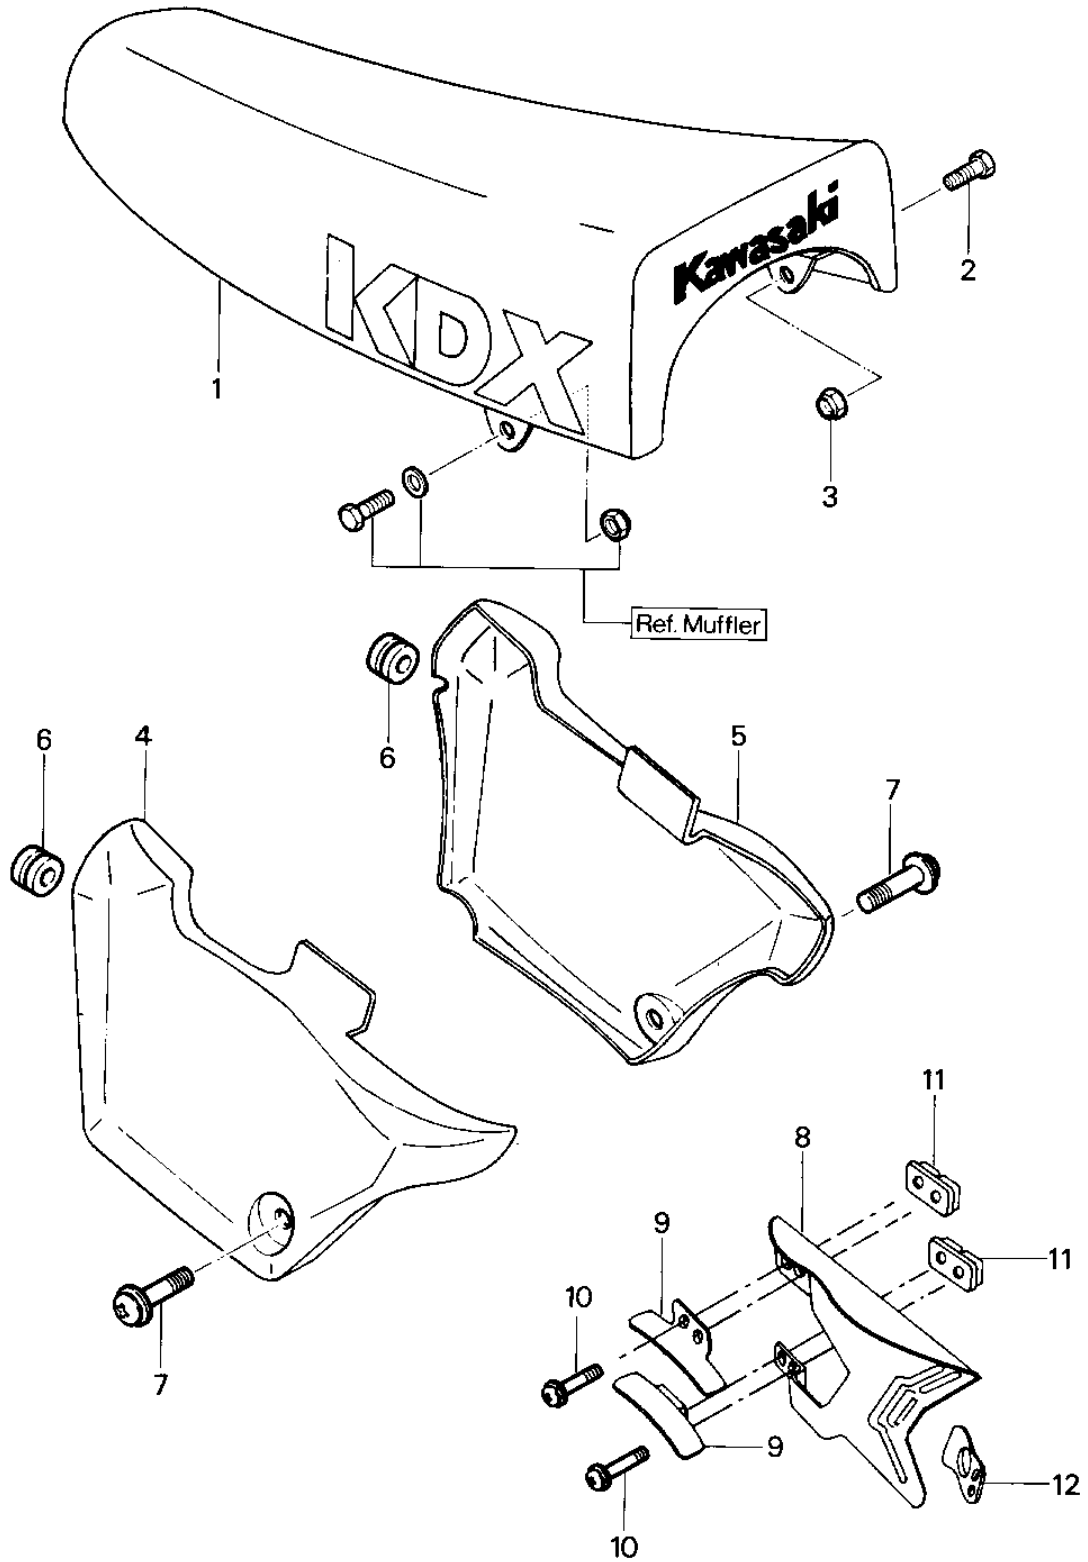

## 1979 KDX400 PARTS DIAGRAM

SEAT/SIDE COVERS/CHAIN COVER

## 1979 KDX400 PARTS LIST

SEAT/SIDE COVERS/CHAIN COVER

ITEM NAME	PART NUMBER	QUANTITY
SEAT-ASSY (Ref # 1)	53001-4002	1
BOLT,FLANGED,8X14 (Ref # 2)	130G0814	1
NUT,LOCK,8MM (Ref # 3)	92015-1124	1
SIDE COVER,LH (Ref # 4)	36001-4001-7F	1
SIDE COVER,RH (Ref # 5)	36001-4002-7F	1
DAMPER RUBBER (Ref # 6)	92075-1028	1
SCREW,6X10 (Ref # 7)	92009-1286	1
CHAIN GUARD (Ref # 8)	36014-4001	1
GUARD,WEAR STRIP (Ref # 9)	55020-4002	1
SCREW,6X20 (Ref # 10)	92009-1289	1
PLATE (Ref # 11)	13169-4004	1
BRACKET (Ref # 12)	11034-4005	1