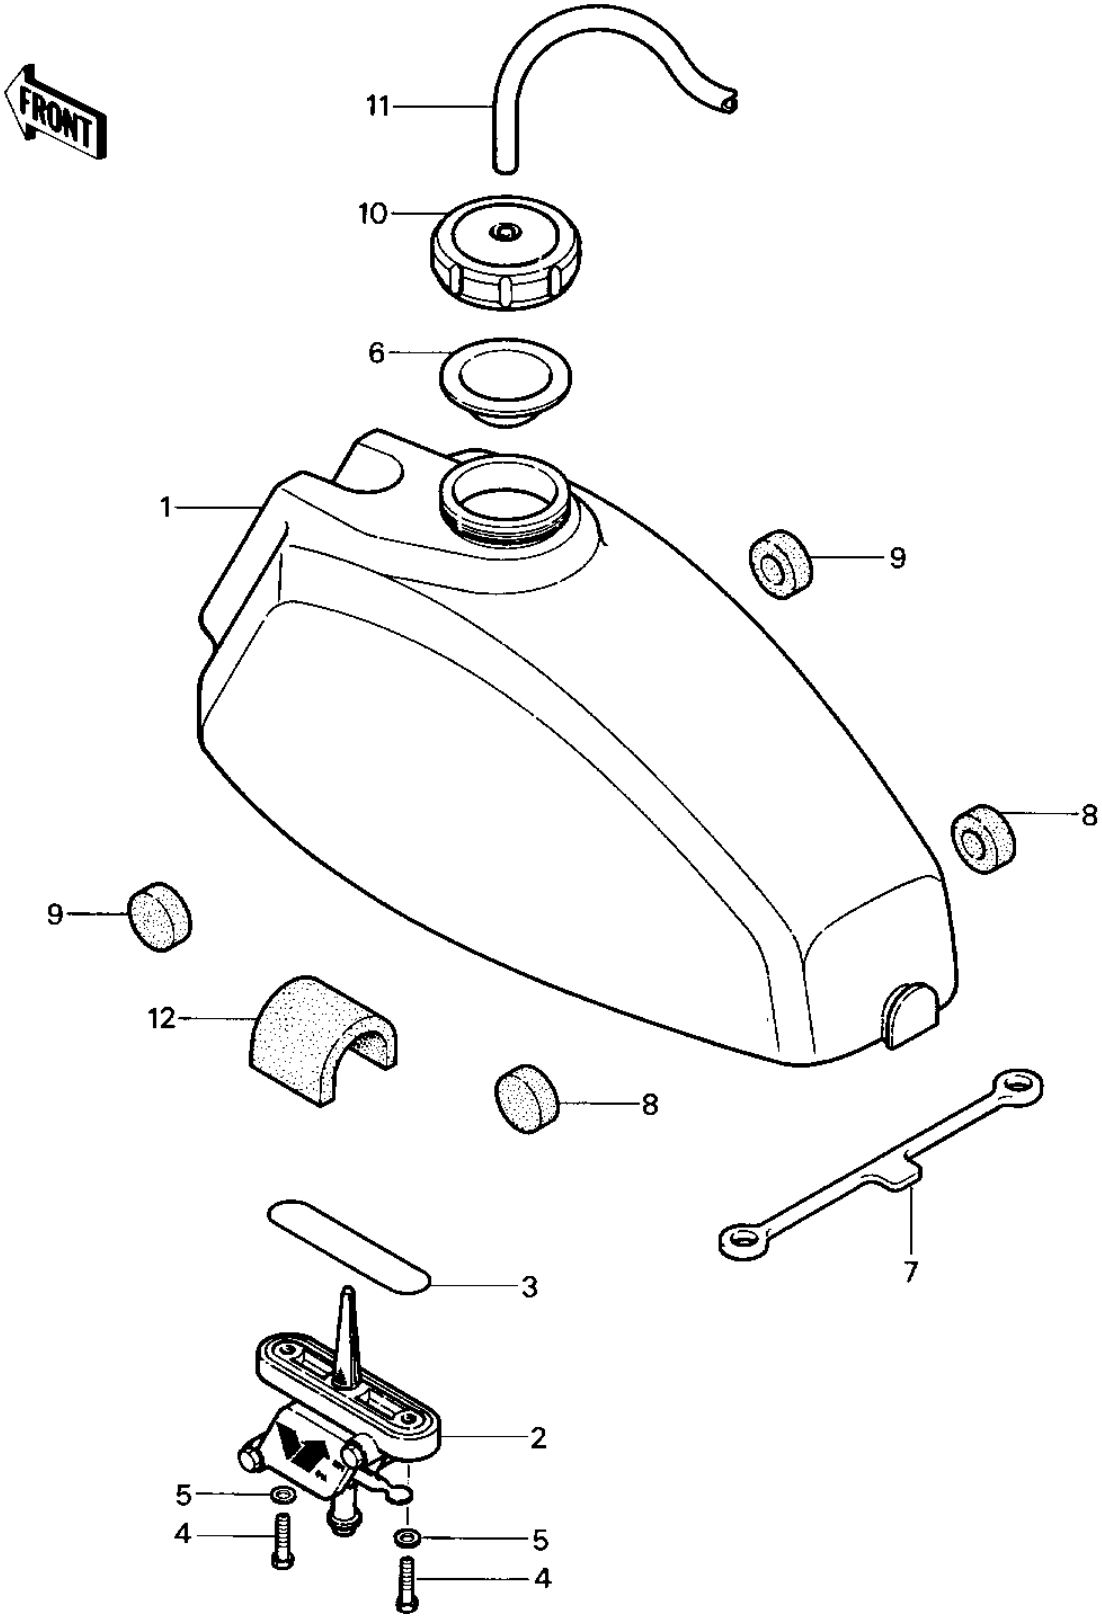

1979 KDX400 PARTS DIAGRAM

FUEL TANK

1979 KDX400 PARTS LIST

FUEL TANK

ITEM NAME	PART NUMBER	QUANTITY
TANK-FUEL, GREEN (Ref # 1)	51001-4002-7F	1
COCK ASSY, FUEL (Ref # 2)	51023-4002	1
"O" RING (Ref # 3)	51039-003	1
BOLT, 6X20, FUEL TAP (Ref # 4)	92001-1091	1
WASHER-PLAIN (Ref # 5)	92022-183	1
GASKET, FUEL TANK CAP (Ref # 6)	11009-4001	1
BAND, FUEL TANK (Ref # 7)	92072-042	1
DAMPER (Ref # 8)	92075-4003	1
DAMPER, FUEL TANK FR (Ref # 9)	92075-4011	1
CAP-TANK, FUEL (Ref # 10)	51049-1060	1
TUBE, 5X7X500 (Ref # 11)	92059-4001	1
DAMPER, FUEL TANK (Ref # 12)	92075-4008	1