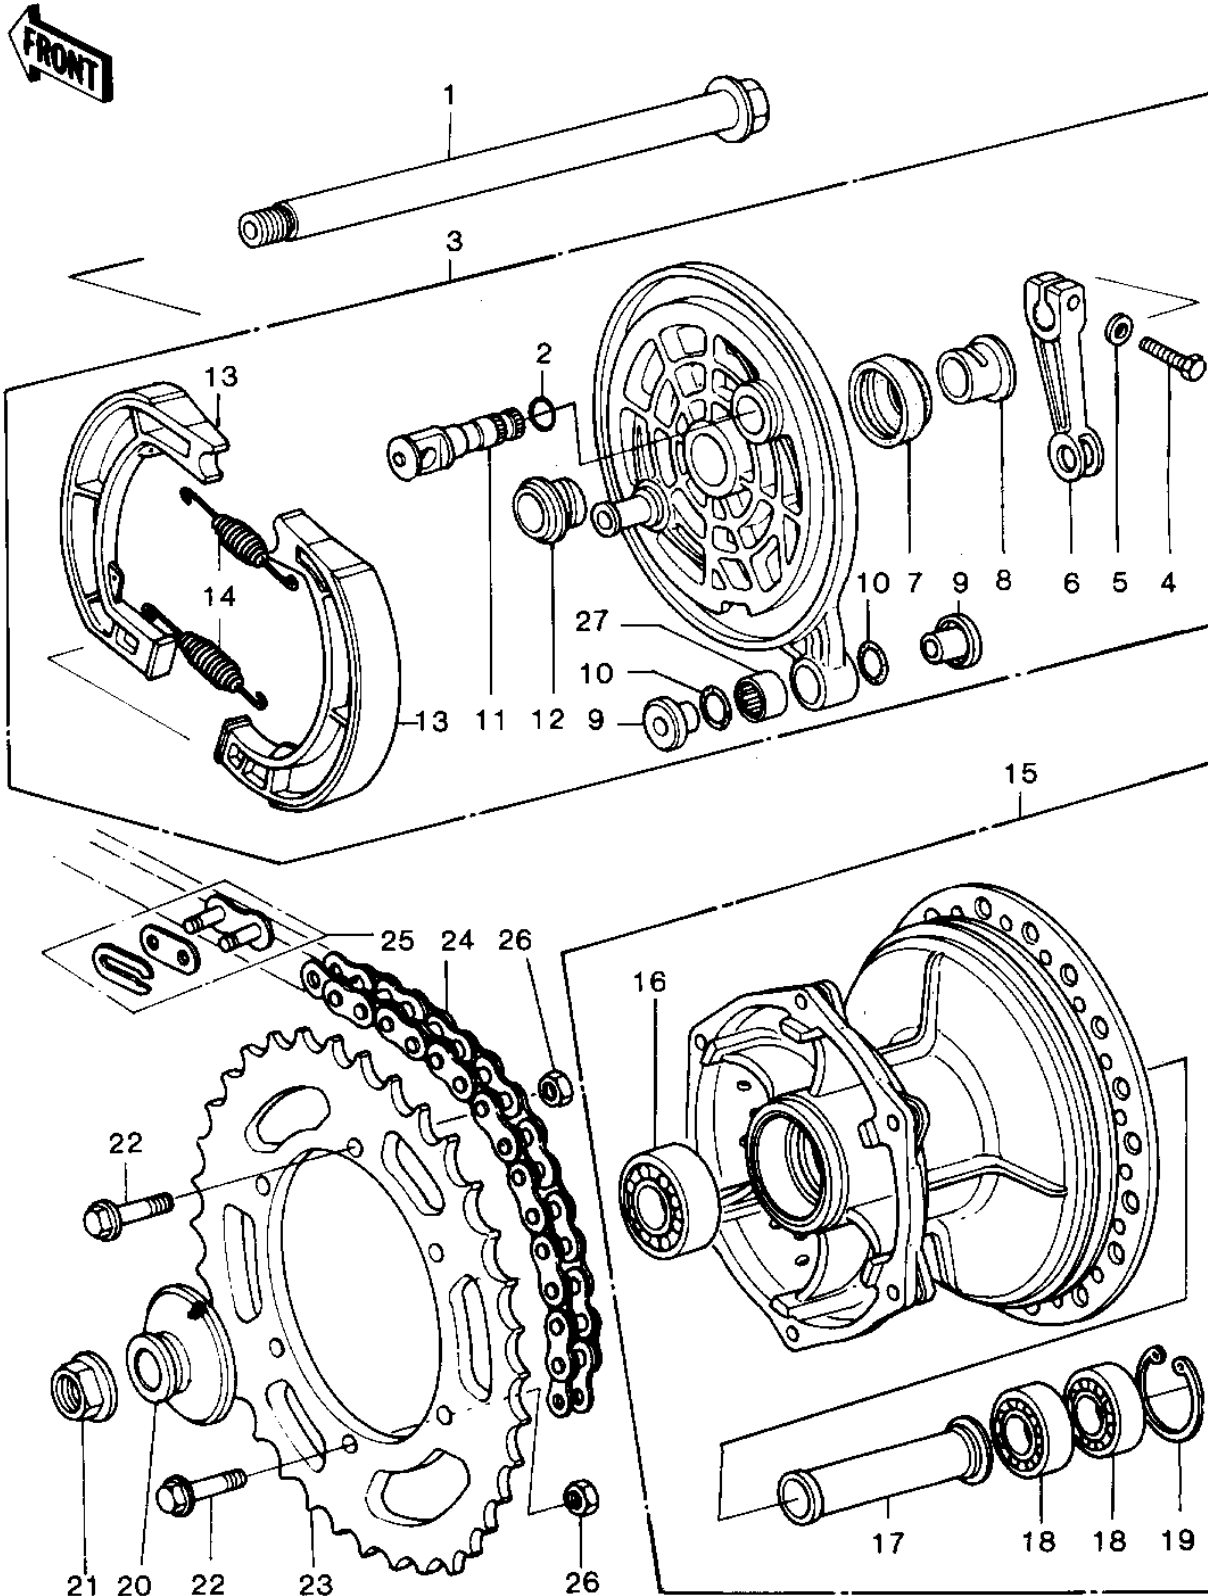

1979 KDX400 PARTS DIAGRAM

REAR HUB/BRAKE/CHAIN

1979 KDX400 PARTS LIST

REAR HUB/BRAKE/CHAIN

ITEM NAME	PART NUMBER	QUANTITY
AXLE,REAR (Ref # 1)	41068-4002	1
"O" RING,15MM (Ref # 2)	670B2015	1
PANEL-ASY,RR BRK (Ref # 3)	41035-4001	1
BOLT-UPSET (Ref # 4)	112G0622	1
WASHER PLAIN 6MM (Ref # 5)	410B0600	1
LEVER,REAR BRAKE CAM (Ref # 6)	41053-1004	1
OIL SEAL (Ref # 7)	92093-1004	1
SLEEVE,REAR PANEL,R.H (Ref # 8)	42036-1035	1
COLLAR (Ref # 9)	92027-1040	1
"O" RING,11M/M (Ref # 10)	670C2011	1
CAM SHAFT,BRAKE (Ref # 11)	41050-1002	1
SLEEVE,REAR BRAKE (Ref # 12)	42036-1009	1
SHOE,BRAKE (Ref # 13)	42019-011	1
SPRING-BRAKE SHOE (Ref # 14)	42020-004	1
DRUM-ASSY,RR BRK (Ref # 15)	41034-4002	1
BEARING,BALL,6204UUC3 (Ref # 16)	601B6204UU	1
COLLAR,REAR BRAKE DRM (Ref # 17)	92027-4004	1
BEARING-BALL,#6003UC3 (Ref # 18)	601B6003U	1
CIRCLIP,35MM (Ref # 19)	481J3500	1
COLLAR,REAR AXLE,L.H (Ref # 20)	92027-4005	1
NUT,16M/M (Ref # 21)	92015-1015	1
BOLT,HEX HEAD,8X36 (Ref # 22)	92001-1041	1
SPROCKET,REAR,48T (Ref # 23)	42041-4001	1
SPROCKET,REAR,46T (Ref # 23)	42041-4002	1
REAR SPROCKET,50T STD (Ref # 23)	42041-1006	1
DR CHAIN 520X110 (Ref # 24)	92057-1004	1
CHAIN JOINT 520 (Ref # 25)	92058-1002	1
NUT,LOCK,8MM (Ref # 26)	92015-1124	1
BEARING,NEEDLE (Ref # 27)	92046-1009	1