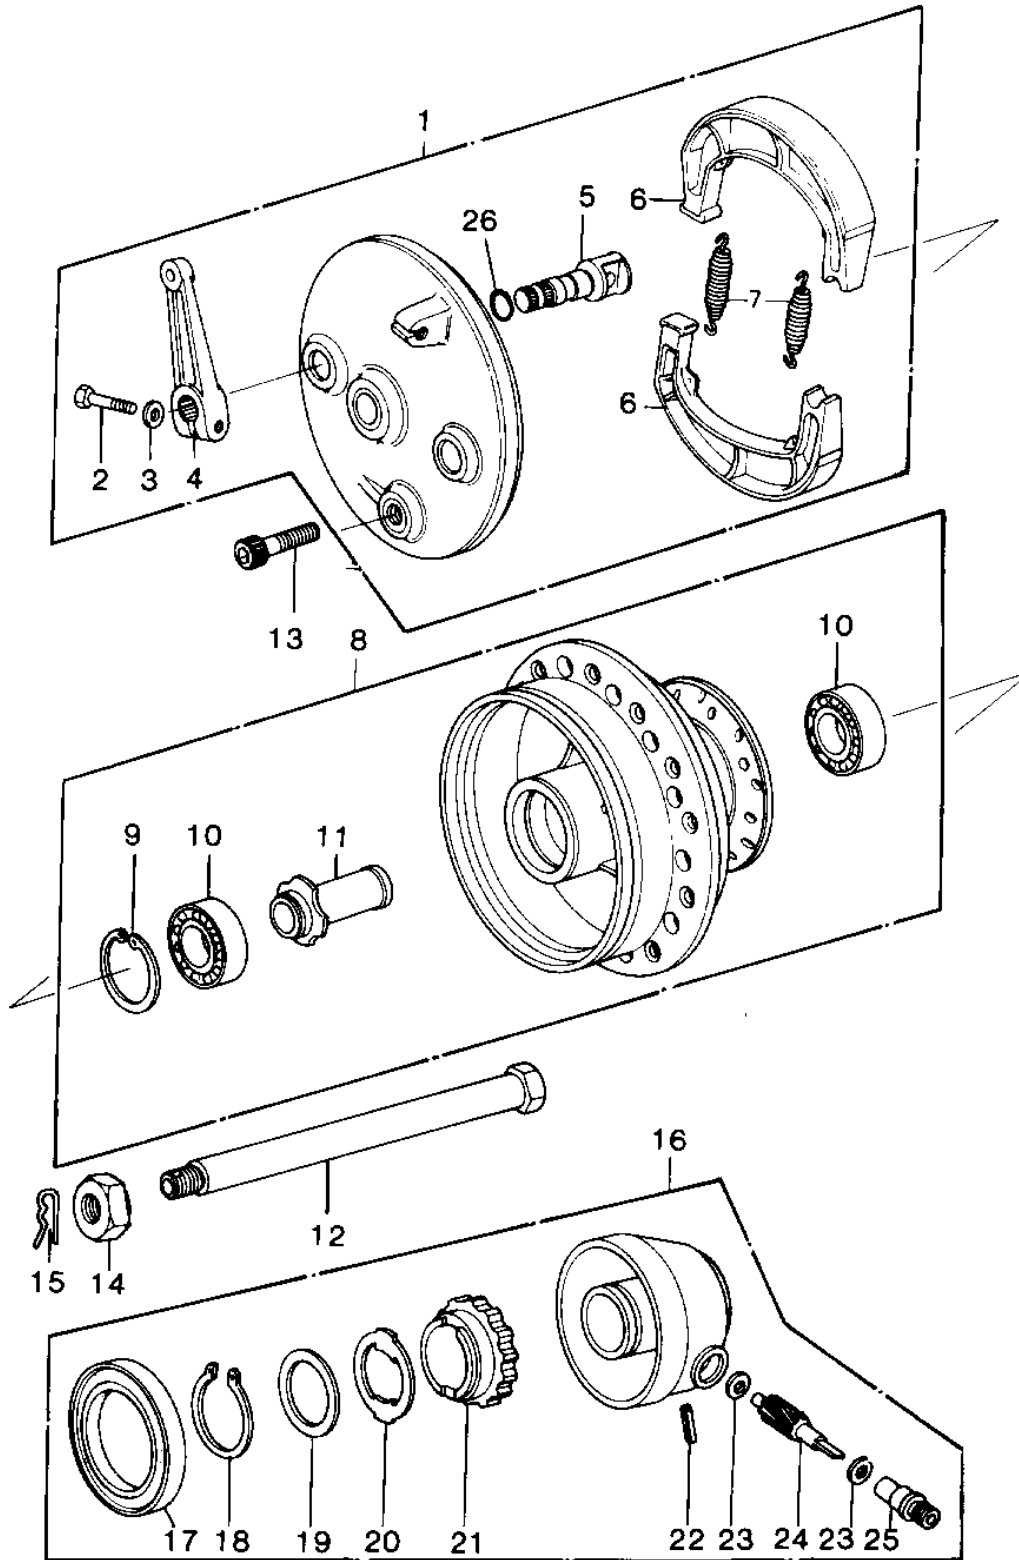

1979 KDX400 PARTS DIAGRAM

FRONT HUB/BRAKE

10

1979 KDX400 PARTS LIST

FRONT HUB/BRAKE

ITEM NAME	PART NUMBER	QUANTITY
PANEL-ASY,FR BRK (Ref # 1)	41035-1002	1
BOLT-UPSET (Ref # 2)	112G0622	1
WASHER PLAIN 6MM (Ref # 3)	410B0600	1
LEVER,FRONT BRAKE CAM (Ref # 4)	41053-1003	1
CAM SHAFT,BRAKE (Ref # 5)	41050-1002	1
SHOE-BRAKE (Ref # 6)	41048-1068	1
SPRING-BRAKE SHOE (Ref # 7)	42020-004	1
DRUM-ASSY,FR BRK (Ref # 8)	41034-4001	1
CIRCLIP,42MM (Ref # 9)	92033-1041	1
BEARING,FRONT DRUM (Ref # 10)	92045-033	1
COLLAR,FRONT BRAKE (Ref # 11)	92027-1034	1
AXLE,FRONT (Ref # 12)	41068-4001	1
BOLT,SOCKET,10X40 (Ref # 13)	92001-4002	1
NUT,14MM (Ref # 14)	42045-020	1
PIN,COTTER (Ref # 15)	550D3230	1
GEAR BOX ASSY (Ref # 16)	41078-011	1
OIL SEAL,#50659 (Ref # 17)	654A506509	1
CIRCLIP 24MM (Ref # 18)	480J2400	1
WASHER,THRUST (Ref # 19)	41065-005	1
RECEIVER,SPEEDOMETER (Ref # 20)	41064-015	1
GEAR,SPEEDOMETER (Ref # 21)	41059-027	1
PIN,SPRING (Ref # 22)	41082-001	1
WASHER THRST SPD PINI (Ref # 23)	41063-001	1
PINION,SPEEDOMETER (Ref # 24)	41060-015	1
BUSH,SPEEDMETER CABLE (Ref # 25)	41062-005	1
"O" RING,15MM (Ref # 26)	670B2015	1