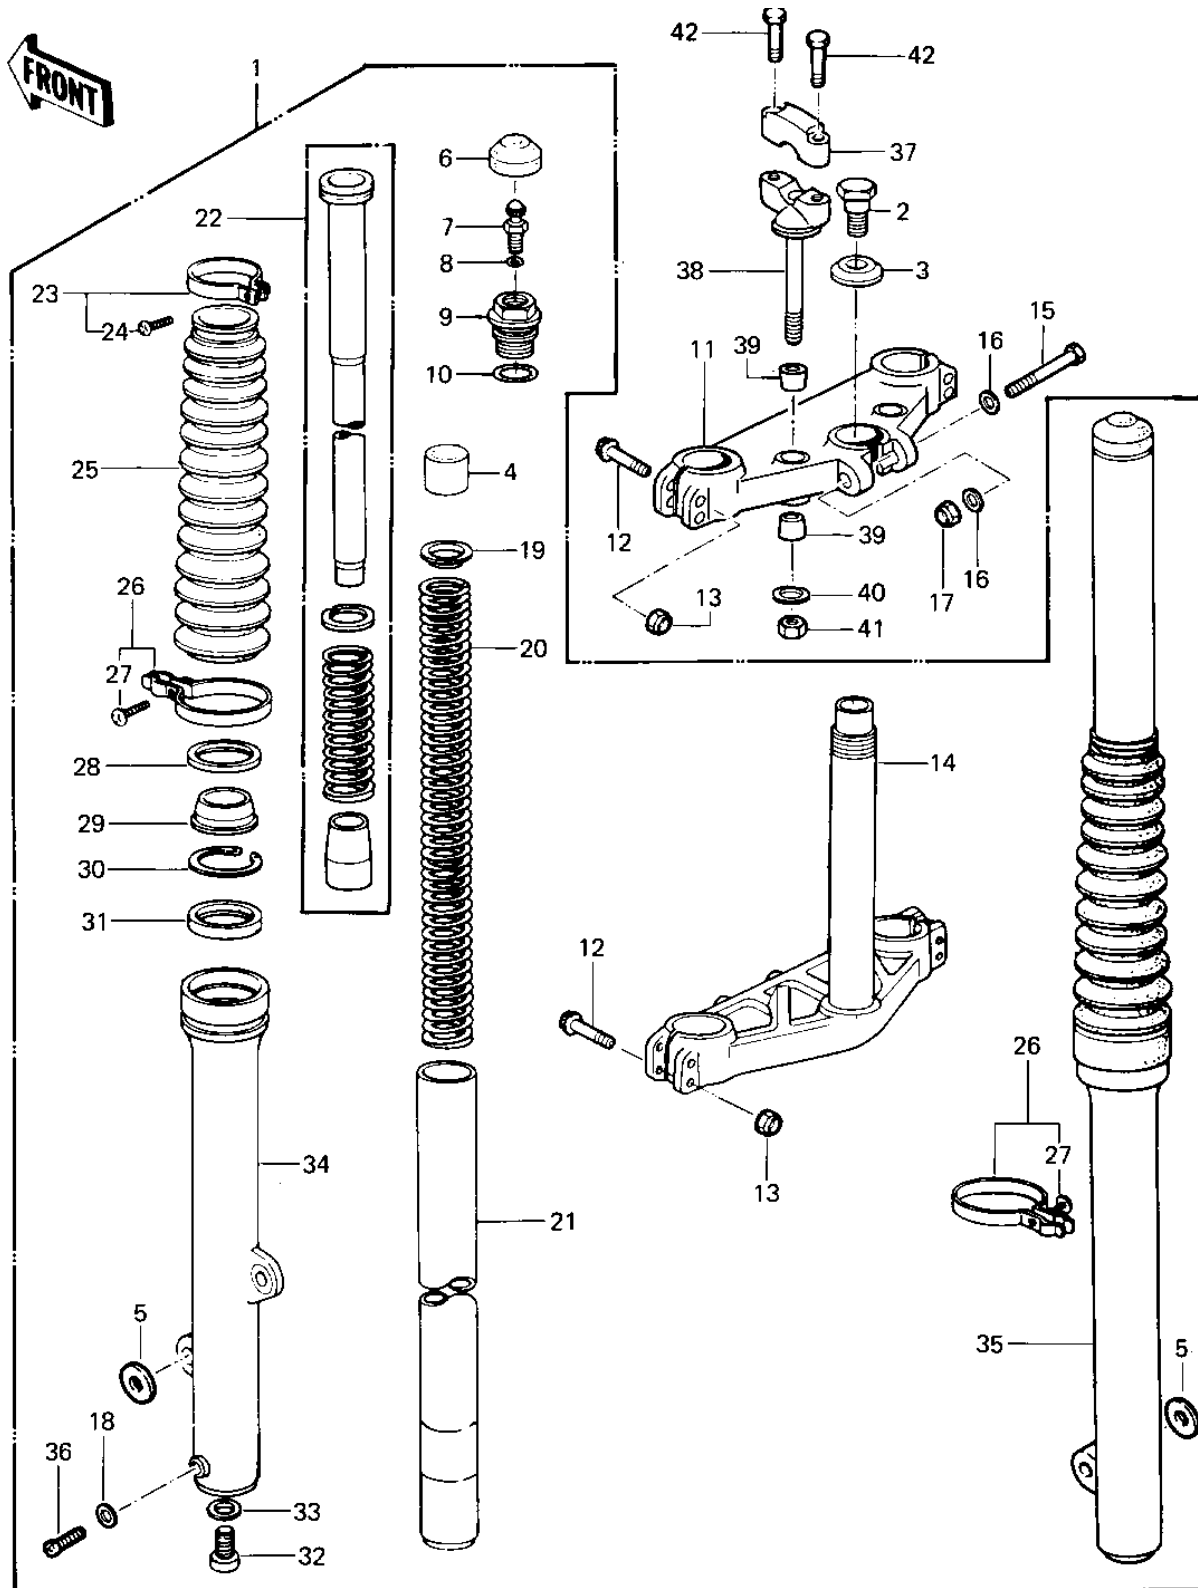

## 1979 KDX400 PARTS DIAGRAM

FRONT FORK

1042-22-19

## 1979 KDX400 PARTS LIST

### FRONT FORK

ITEM NAME	PART NUMBER	QUANTITY
FORK-FRONT (Ref # 1)	44001-4001	1
BOLT,FORK TOP (Ref # 2)	44041-065	1
WASHER (Ref # 3)	44043-052	1
SPACER,FORK SPRING (Ref # 4)	92026-4002	1
WASHER,FORK (Ref # 5)	92022-4006	1
CAP,RUBBER,FORK TOP (Ref # 6)	44029-1009	1
VALVE ASSY,AIR (Ref # 7)	16126-1003	1
"O" RING,AIR VALVE (Ref # 8)	92055-1018	1
CAP,FORK TOP (Ref # 9)	44029-1008	1
"O" RING,FORK TOP CAP (Ref # 10)	92055-1050	1
HEAD,STEERING STEM (Ref # 11)	44039-4004	1
BOLT,HEX HEAD,8X53 (Ref # 12)	92001-1060	1
NUT,8M/M (Ref # 13)	44007-1002	1
HOLDER-FORK UNDER (Ref # 14)	44037-1066	1
BOLT,HEX HEAD,8X57 (Ref # 15)	92001-1141	1
WASHER PLAIN 8MM (Ref # 16)	410B0800	1
NUT,LOCK,8MM (Ref # 17)	92015-1124	1
GASKET FORK DRAIN PLG (Ref # 18)	44045-002	1
GUIDE,FORK SPRING (Ref # 19)	44028-1003	1
SPRING,FORK INNER (Ref # 20)	44026-4001	1
TUBE,FORK INNER (Ref # 21)	44013-4001	1
CYLINDER-FORK (Ref # 22)	44022-4001	1
BAND,BOOTS (Ref # 23)	92072-1008	1
SCREW-PAN-CROS (Ref # 24)	220B0420	1
BOOT,FORK (Ref # 25)	49006-4002	1
CLAMP,BOOT,L.H (Ref # 26)	92072-1026	1
SCREW PAN HEAD 6X20 (Ref # 27)	220B0620	1
CASE,DUST SHIELD (Ref # 28)	32099-1010	1
DUST SHIELD,FORK OUT (Ref # 29)	92093-1022	1

### FRONT FORK

ITEM NAME	PART NUMBER	QUANTITY
SNAP RING,FORK OUT TU (Ref # 30)	92033-1035	1
OIL SEAL,FORK OUT TUB (Ref # 31)	92049-1042	1
BOLT,FORK CYLINDER (Ref # 32)	92001-1186	1
GASKET,FORK CYLINDER (Ref # 33)	11009-1127	1
TUBE,LH,FORK OUTER (Ref # 34)	44005-4001	1
TUBE,RH,FORK OUTER (Ref # 35)	44006-4001	1
SCREW PAN HEAD 4X8 (Ref # 36)	220B0408	1
HOLDER-HANDLEBAR (Ref # 37)	46012-008	1
HOLDER-HANDLEBAR LOW (Ref # 38)	46012-010	1
DAMPER RUBBER,HANDLE (Ref # 39)	92075-275	2
WASHER-HANDLEBAR FIT (Ref # 40)	92022-196	1
NUT,LOCK,10MM (Ref # 41)	92019-021	1
BOLT 8X38 (Ref # 42)	92001-1405	1