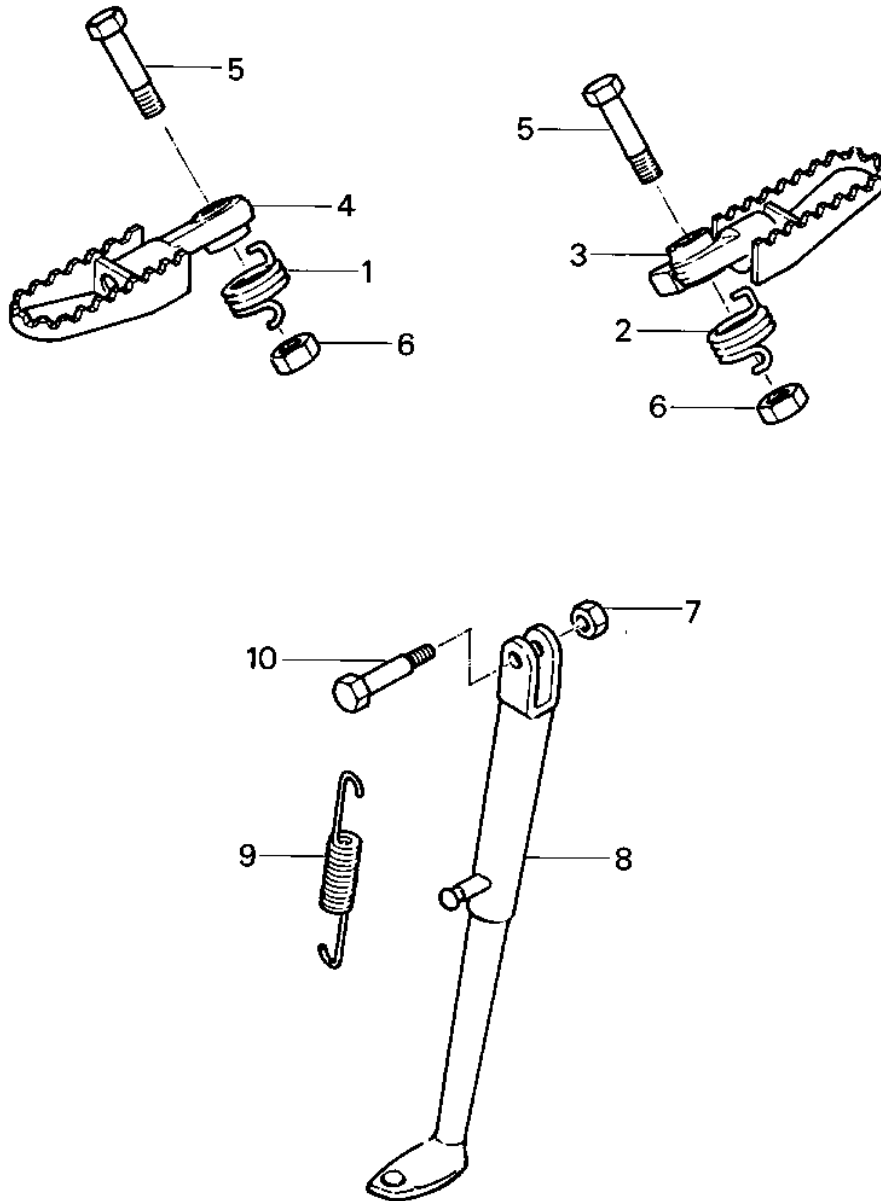

1980 KDX400 PARTS DIAGRAM

FOOTRESTS/STAND

1980 KDX400 PARTS LIST

FOOTRESTS/STAND

ITEM NAME	PART NUMBER	QUANTITY
SPRING,L.H,FOOTREST (Ref # 1)	92081-1254	1
SPRING,R.H,FOOTREST (Ref # 2)	92081-1255	1
STEP (Ref # 3)	34028-1033	1
STEP (Ref # 4)	34028-1034	1
BOLT,HEX HEAD 10X40 (Ref # 5)	92001-1028	2
NUT,LOCK,10MM (Ref # 6)	92019-021	2
NUT 10MM (Ref # 7)	315B1000	1
STAND-SIDE (Ref # 8)	34024-4001	1
SPRING,SIDE STAND (Ref # 9)	34025-008	1
BOLT, SIDE STAND FIT (Ref # 10)	92003-157	1