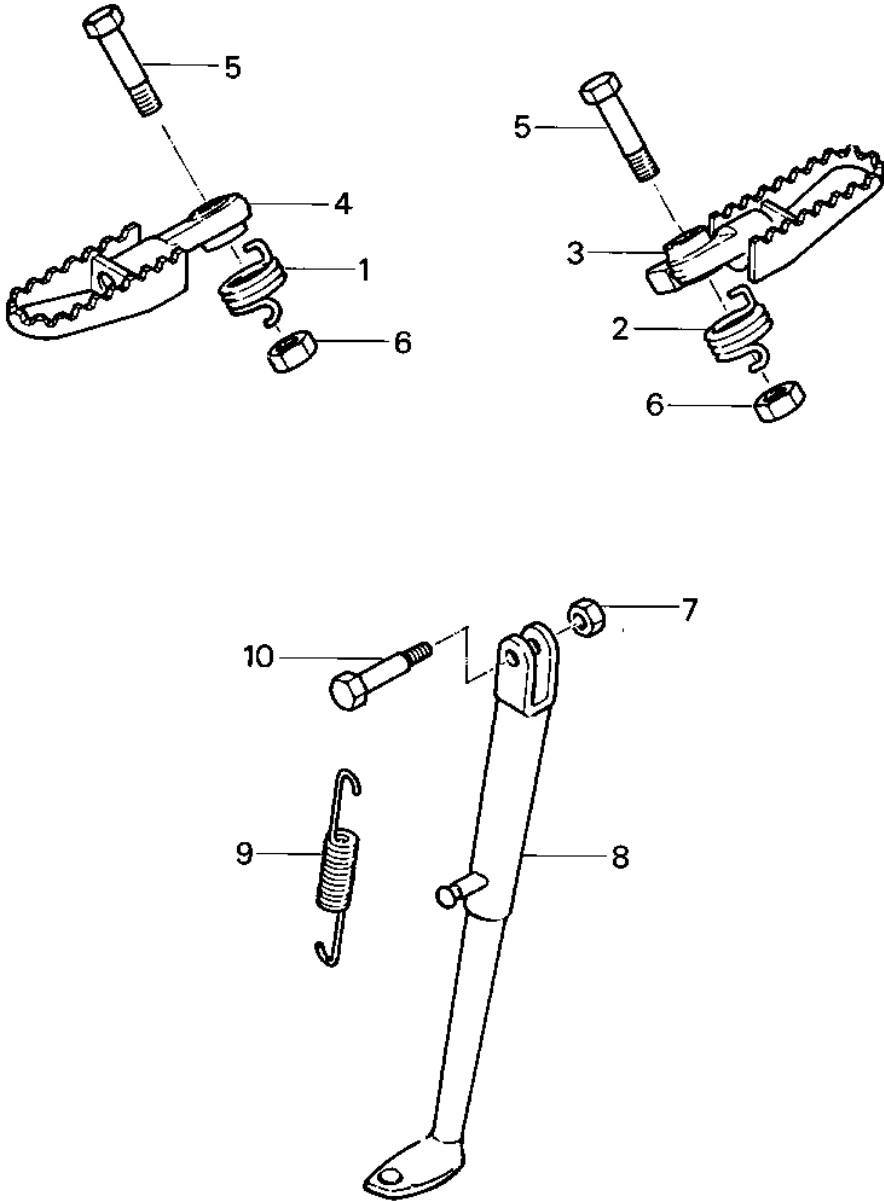

1979 KDX400 PARTS DIAGRAM

FOOTRESTS/STAND

1979 KDX400 PARTS LIST

FOOTRESTS/STAND

ITEM NAME	PART NUMBER	QUANTITY
SPRING,L.H,FOOTREST (Ref # 1)	92081-1254	1
SPRING,R.H,FOOTREST (Ref # 2)	92081-1255	1
STEP (Ref # 3)	34028-1033	1
STEP (Ref # 4)	34028-1034	1
BOLT,HEX HEAD 10X40 (Ref # 5)	92001-1028	1
NUT,LOCK,10MM (Ref # 6)	92019-021	1
NUT 10MM (Ref # 7)	315B1000	1
STAND-SIDE (Ref # 8)	34024-4001	1
SPRING,SIDE STAND (Ref # 9)	34025-008	1
BOLT, SIDE STAND FIT (Ref # 10)	92003-157	1