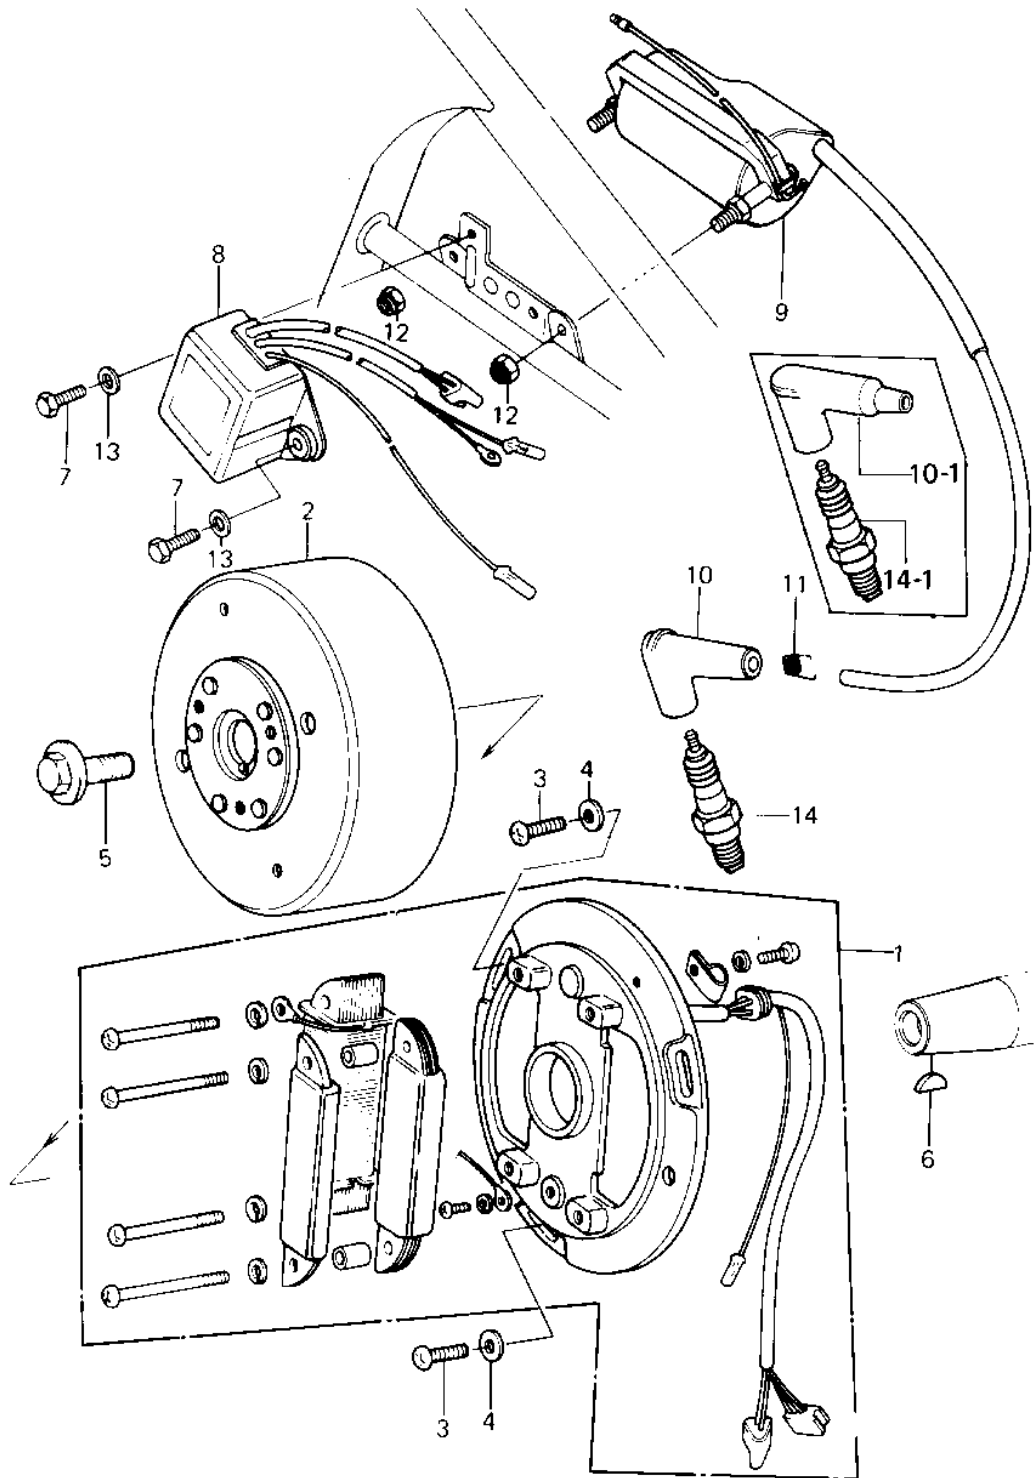

## 1979 KDX400 PARTS DIAGRAM

IGNITION/GENERATOR

## 1979 KDX400 PARTS LIST

### IGNITION/GENERATOR

ITEM NAME	PART NUMBER	QUANTITY
STATOR ASSY (Ref # 1)	21003-1032	1
FLYWHEEL,MAGNETO (Ref # 2)	21007-1012	1
SCREW PAN HEAD 5X20 (Ref # 3)	220B0520	1
WASHER PLAIN 5MM (Ref # 4)	411B0500	1
BOLT,10X40 (Ref # 5)	92001-1201	1
WOODRUFF KEY (Ref # 6)	92038-001	1
BOLT-UPSET (Ref # 7)	112G0618	1
IGNITER (Ref # 8)	21119-1009	1
COIL,IGNITION (Ref # 9)	21121-1024	1
CAP SPARK PLUG (Ref # 10)	21130-009	1
CAP ASSY,SPARK PLUG (Ref # 10-1)	21160-1009	1
SPRING-SPARK PLUG CAP (Ref # 11)	92101-001	1
NUT (Ref # 12)	92019-008	1
WASHER PLAIN (Ref # 13)	92022-024	1
SPARK PLUG B8ES (Ref # 14)	B8ES	1
SPARK PLUG BR8ES (Ref # 14-1)	BR8ES	1