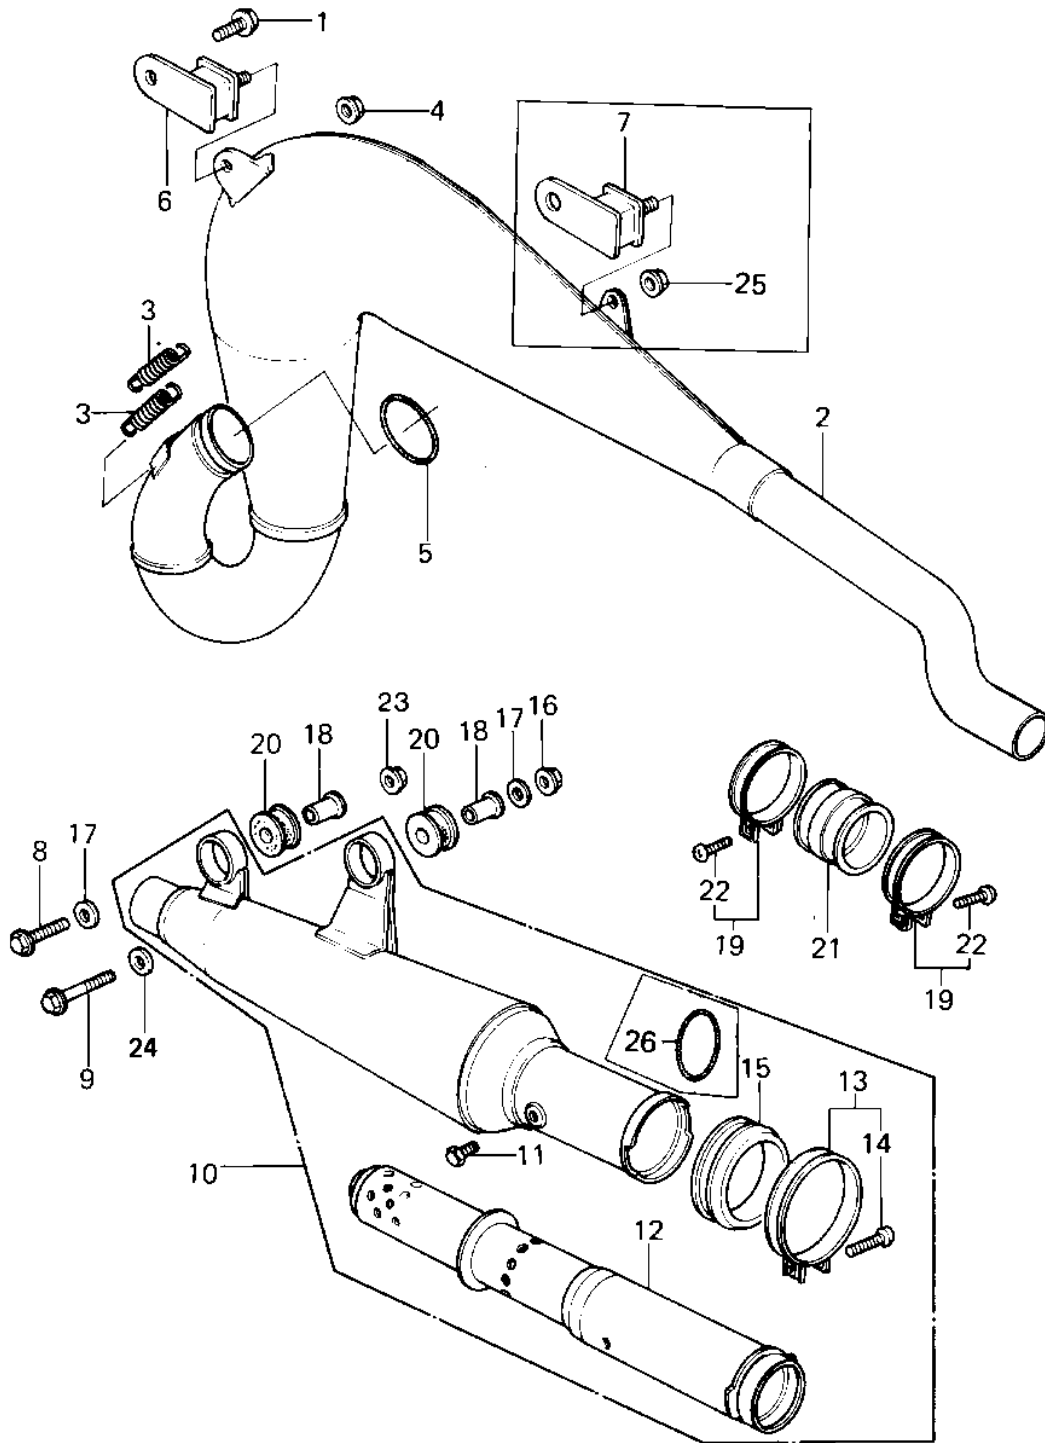

## 1979 KDX400 PARTS DIAGRAM

MUFFLER

## 1979 KDX400 PARTS LIST

### MUFFLER

ITEM NAME	PART NUMBER	QUANTITY
BOLT,FLANGED,8X14 (Ref # 1)	130G0814	1
BODY,MUFFLER,F.BLACK (Ref # 2)	18001-1110	1
SPRING-CONNECTOR (Ref # 3)	18071-003	1
NUT,8M/M (Ref # 4)	92015-1014	3
"0" RING,55MM,MUFFLER (Ref # 5)	92055-1057	1
DAMPER,MUFFLER FITING (Ref # 6)	92075-1060	1
DAMPER,MUFFLER BODY (Ref # 7)	92075-1174	1
BOLT,FLANGED,8X35 (Ref # 8)	130G0835	1
BOLT,FLANGED,8X55 (Ref # 9)	130G0855	1
MUFFLER ASSY,F.BLACK (Ref # 10)	18001-1109	1
BOLT,FLANGED,6X8 (Ref # 11)	130B0608	1
BAFFLE PIPE,MUFFLER (Ref # 12)	49099-1011	1
CLAMP (Ref # 13)	92037-171	1
SCREW-PAN-CROS (Ref # 14)	220B0535	1
DUST SHIELD,MUFFLER (Ref # 15)	92093-1013	1
WASHER,8X26X2.3 (Ref # 17)	92022-1564	1
COLLAR,FUEL TANK FITT (Ref # 18)	92027-1134	1
CLAMP,MUFFLER (Ref # 19)	92037-177	1
DAMPER,MUFFLER (Ref # 20)	92075-1196	1
DUST SHIELD,MUFFLER (Ref # 21)	92093-1014	1
SCREW-PAN-CROS,5X25 (Ref # 22)	220B0525	1
NUT,LOCK,8MM (Ref # 23)	92015-1124	1
WASHER,PLAIN (Ref # 24)	92022-298	1