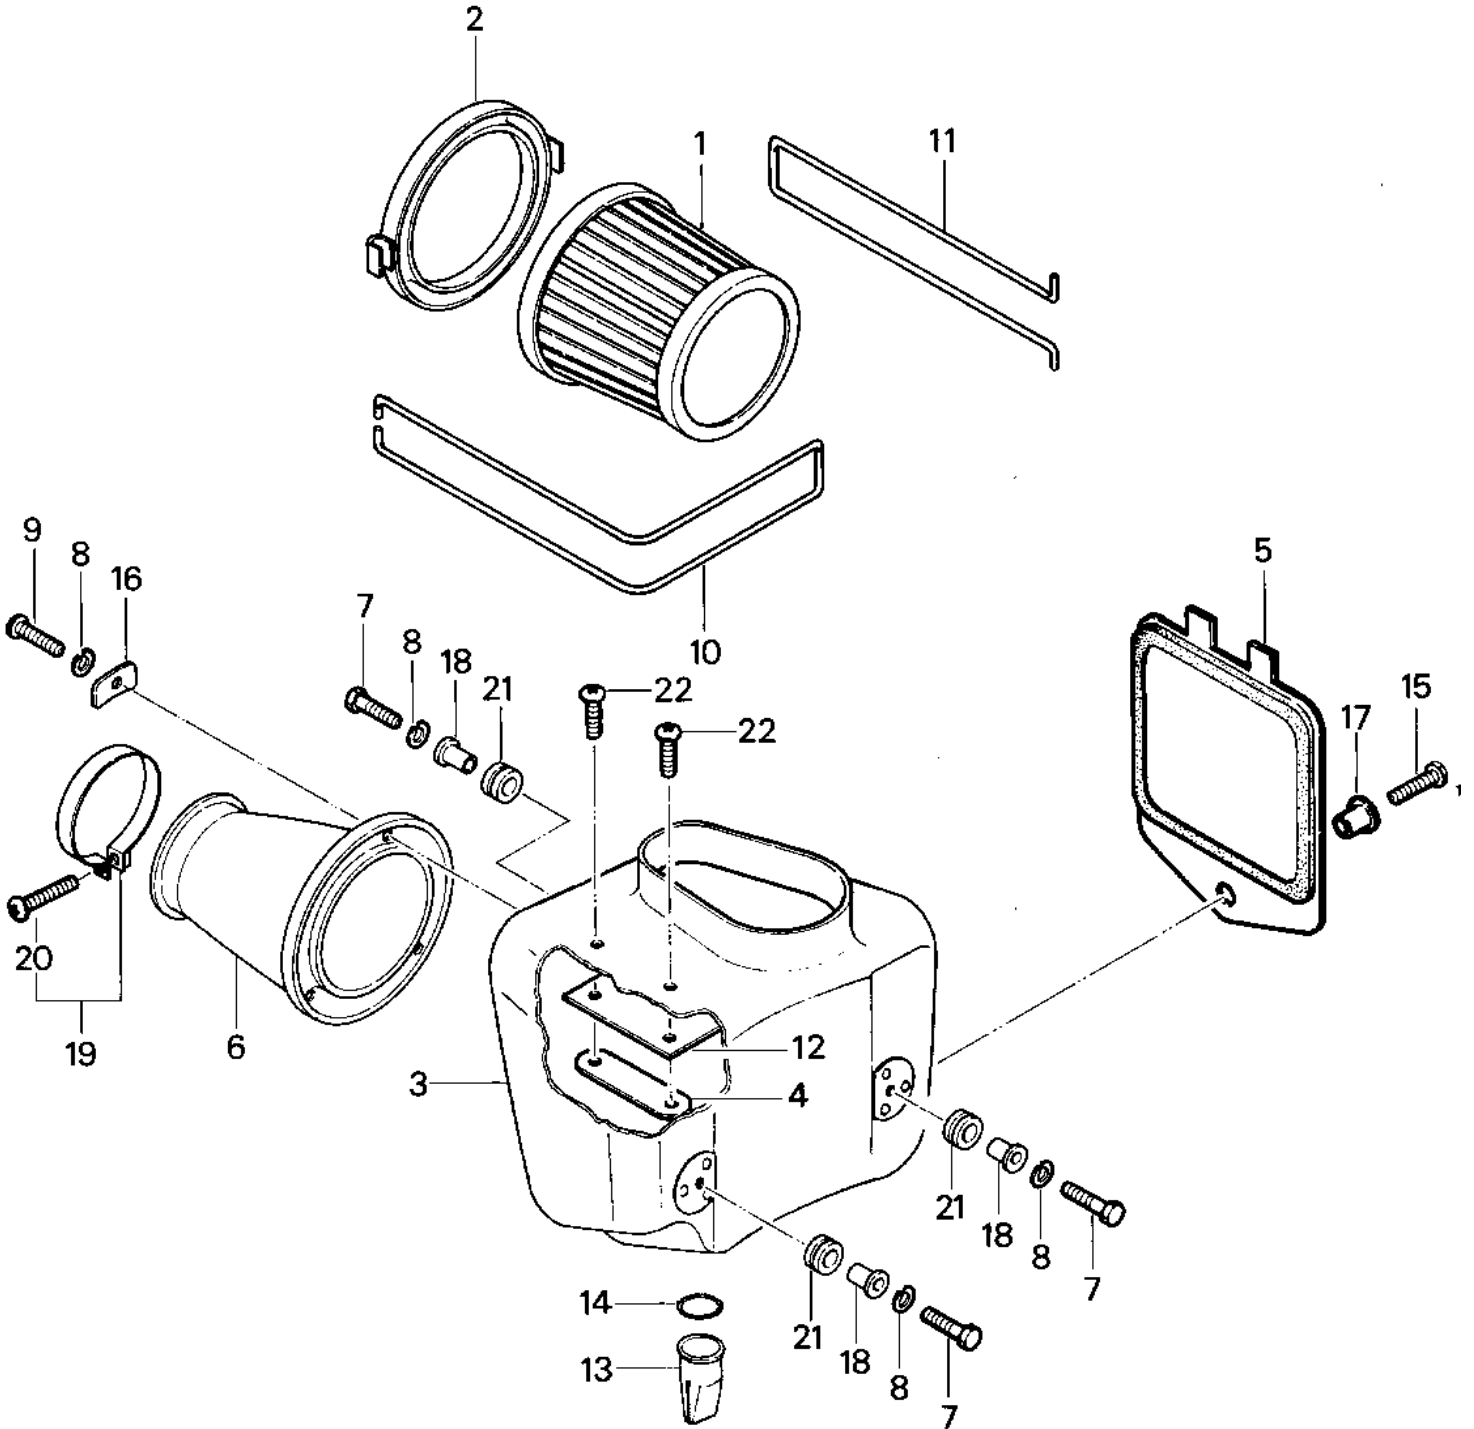

1980 KDX400 PARTS DIAGRAM

AIR CLEANER

1980 KDX400 PARTS LIST

AIR CLEANER

ITEM NAME	PART NUMBER	QUANTITY
AIR FILTER (Ref # 1)	11010-4001	1
CASE,AIR FILTER (Ref # 2)	11011-4001	1
CASE (Ref # 3)	11011-4002	1
PLATE, NUT (Ref # 4)	13169-4007	1
COVER, AIRBOX (Ref # 5)	14025-4004	1
DUCT (Ref # 6)	14073-4001	1
BOLT-UPSET (Ref # 7)	112G0625	3
WASHER SPRING 6MM (Ref # 8)	461F0600	6
SCREW PAN HEAD 6X16 (Ref # 9)	220B0616	3
HOOK (Ref # 10)	27012-4002	1
HOOK (Ref # 11)	27012-4005	1
FLAP, AIR BOX SHIELD (Ref # 12)	35019-4002	1
BOOT (Ref # 13)	49006-1012	1
"O" RING,20MM (Ref # 14)	670B2020	1
SCREW,6X20 (Ref # 15)	92009-1289	1
WASHER,PLAIN (Ref # 16)	92022-1018	3
COLLAR (Ref # 17)	92027-1045	1
COLLAR (Ref # 18)	92027-194	3
CLAMP-AIR CLEANER (Ref # 19)	92037-068	1
SCREW PAN HEAD 6X35 (Ref # 20)	220B0635	1
DAMPER RUBBER (Ref # 21)	92075-112	3
SCREW,6X14 (Ref # 22)	92009-1287	2