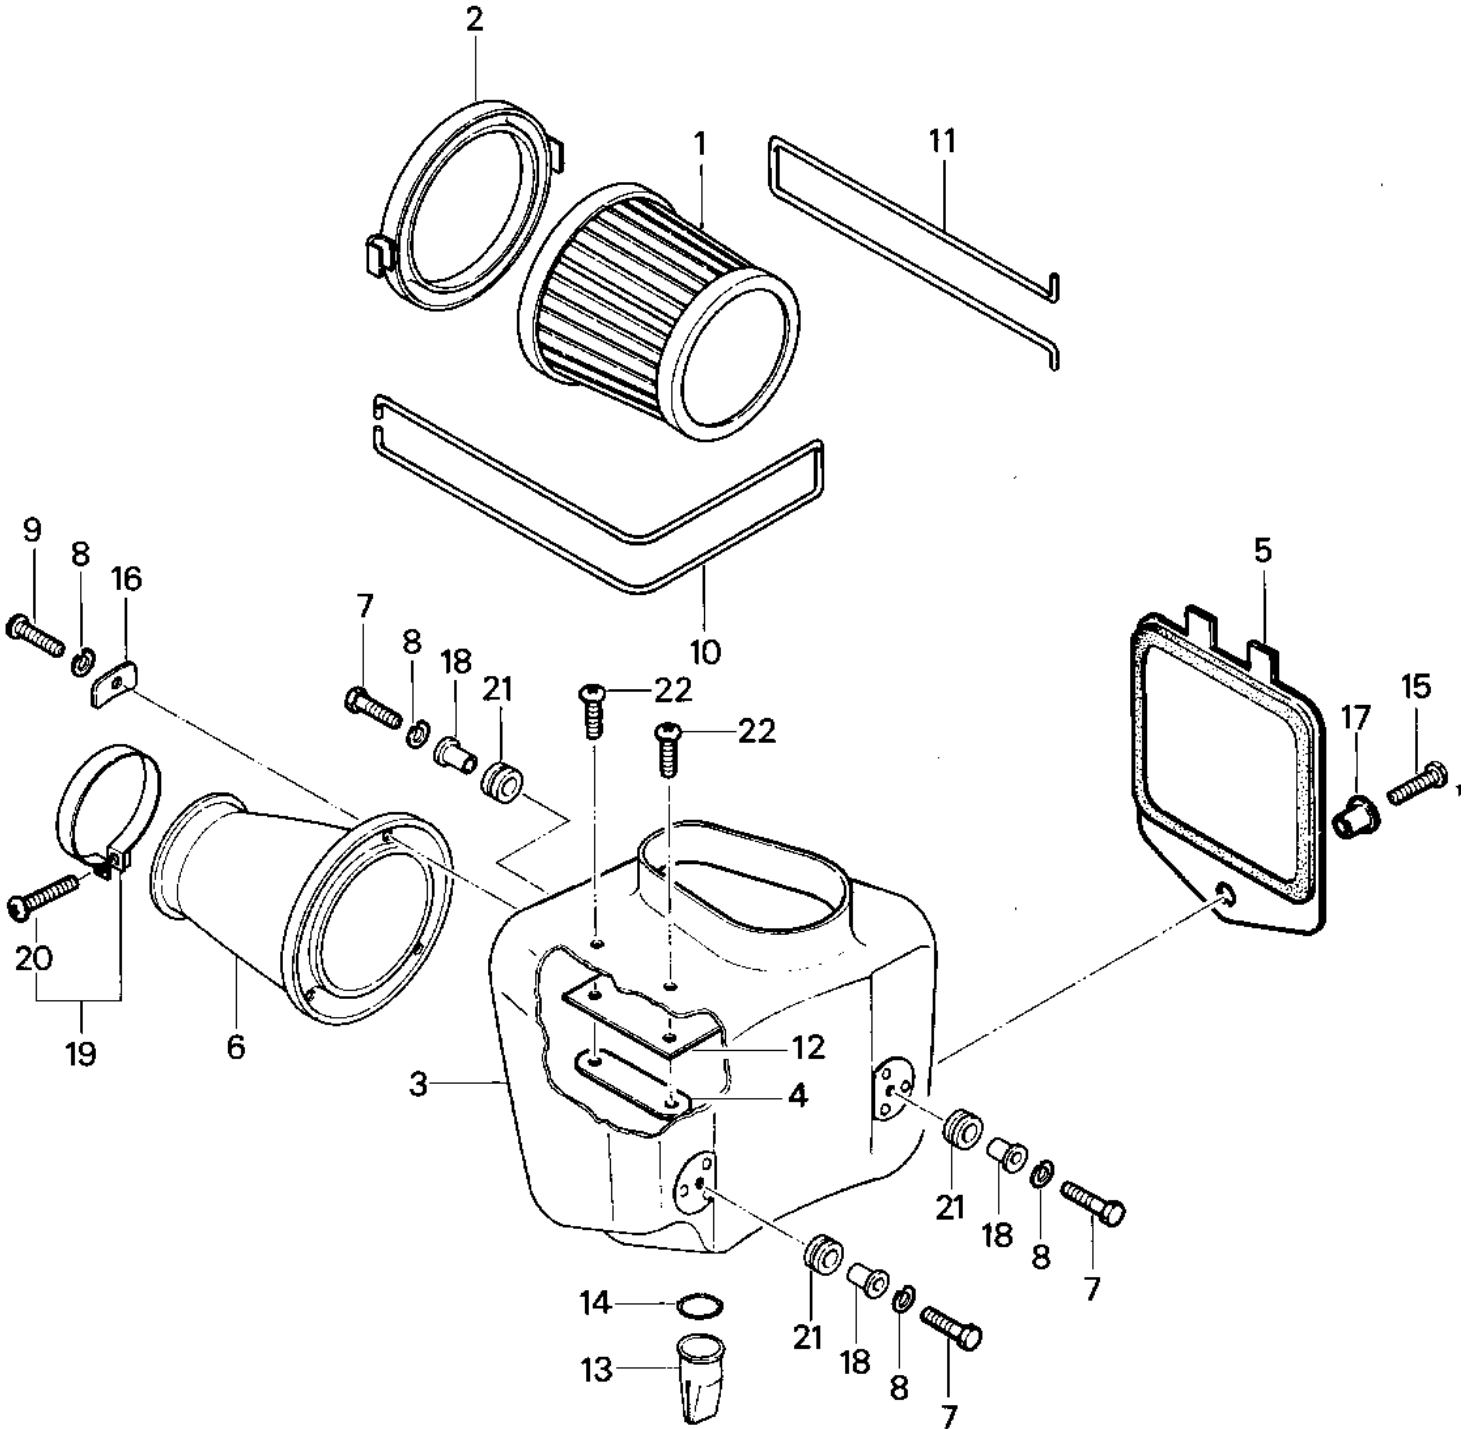

1979 KDX400 PARTS DIAGRAM

AIR CLEANER

1979 KDX400 PARTS LIST

AIR CLEANER

ITEM NAME	PART NUMBER	QUANTITY
AIR FILTER (Ref # 1)	11010-4001	1
CASE,AIR FILTER (Ref # 2)	11011-4001	1
CASE (Ref # 3)	11011-4002	1
PLATE, NUT (Ref # 4)	13169-4007	1
COVER, AIRBOX (Ref # 5)	14025-4004	1
DUCT (Ref # 6)	14073-4001	1
BOLT-UPSET (Ref # 7)	112G0625	1
WASHER SPRING 6MM (Ref # 8)	461F0600	1
SCREW PAN HEAD 6X16 (Ref # 9)	220B0616	1
HOOK (Ref # 10)	27012-4002	1
HOOK (Ref # 11)	27012-4005	1
FLAP, AIR BOX SHIELD (Ref # 12)	35019-4002	1
BOOT (Ref # 13)	49006-1012	1
"O" RING,20MM (Ref # 14)	670B2020	1
SCREW,6X20 (Ref # 15)	92009-1289	1
WASHER,PLAIN (Ref # 16)	92022-1018	1
COLLAR (Ref # 17)	92027-1045	1
COLLAR (Ref # 18)	92027-194	1
CLAMP-AIR CLEANER (Ref # 19)	92037-068	1
SCREW PAN HEAD 6X35 (Ref # 20)	220B0635	1
DAMPER RUBBER (Ref # 21)	92075-112	1
SCREW,6X14 (Ref # 22)	92009-1287	1