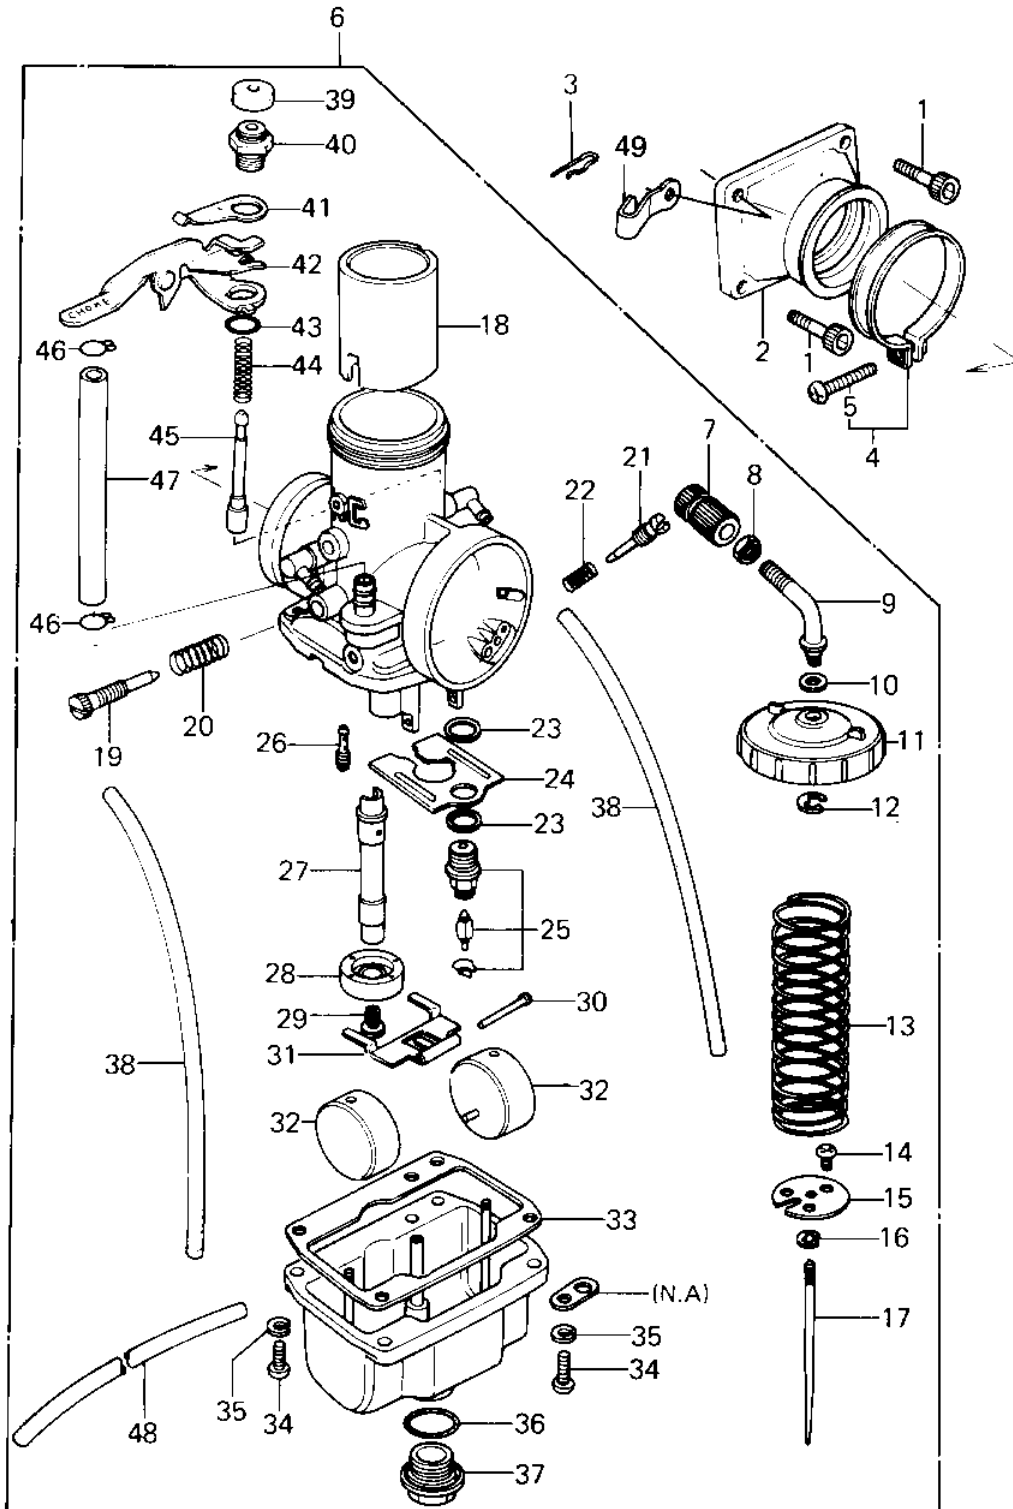

1979 KDX400 PARTS DIAGRAM CARBURETOR

1979 KDX400 PARTS LIST

CARBURETOR

ITEM NAME	PART NUMBER	QUANTITY
BOLT, SOCKET, 6X25, BLAC (Ref # 1)	120S0625	1
HOLDER, CARBURETOR (Ref # 2)	16065-1005	1
CIRCLIP (Ref # 3)	92036-018	1
CLAMP, CARBURETOR HLDR (Ref # 4)	92037-116	1
SCREW-PAN-CROS (Ref # 5)	220B0535	1
CARBURETOR ASSY (Ref # 6)	16001-1116	1
ADJUSTER, CABLE (Ref # 7)	16002-1003	1
NUT CABLE ADJUST LOCK (Ref # 8)	16003-004	1
GUIDE, CABLE (Ref # 9)	13070-1014	1
GASKET, CABLE GUIDE (Ref # 10)	11009-1074	1
TOP, MIXING CHAMBER (Ref # 11)	16004-1010	1
CIRCLIP, CABLE GUIDE (Ref # 12)	16008-011	1
SPRING, THROTTLE VALVE (Ref # 13)	16006-028	1
SCREW, 4X5 (Ref # 14)	92009-1037	1
SEAT, THROTTLE VALVE (Ref # 15)	16007-1007	1
CIRCLIP (Ref # 16)	16008-010	1
JET NEEDLE, 6DH18 (Ref # 17)	16009-1041	1
VALVE, THROTTLE, C.A2.5 (Ref # 18)	16025-1034	1
SCREW, THROTTLE STOP (Ref # 19)	16021-1024	1
SPRING, THRTL STP SCRW (Ref # 20)	92081-1200	1
SCREW (Ref # 21)	16014-006	1
SPRING-THR STOP SCREW (Ref # 22)	16022-007	1
GASKET, FLOAT VALVE (Ref # 23)	11009-1076	1
BAFFLE-CARB (Ref # 24)	16038-019	1
FLOAT VALVE ASSY (Ref # 25)	16030-020	1
JET-PILOT NO 45 (Ref # 26)	92064-044	1
NEEDLE JET, Q-2 (Ref # 27)	16017-1026	1
HOLDER, NEEDLE JET (Ref # 28)	16065-1017	1
MAIN JET, #162.5R (Ref # 29)	92063-1019	1