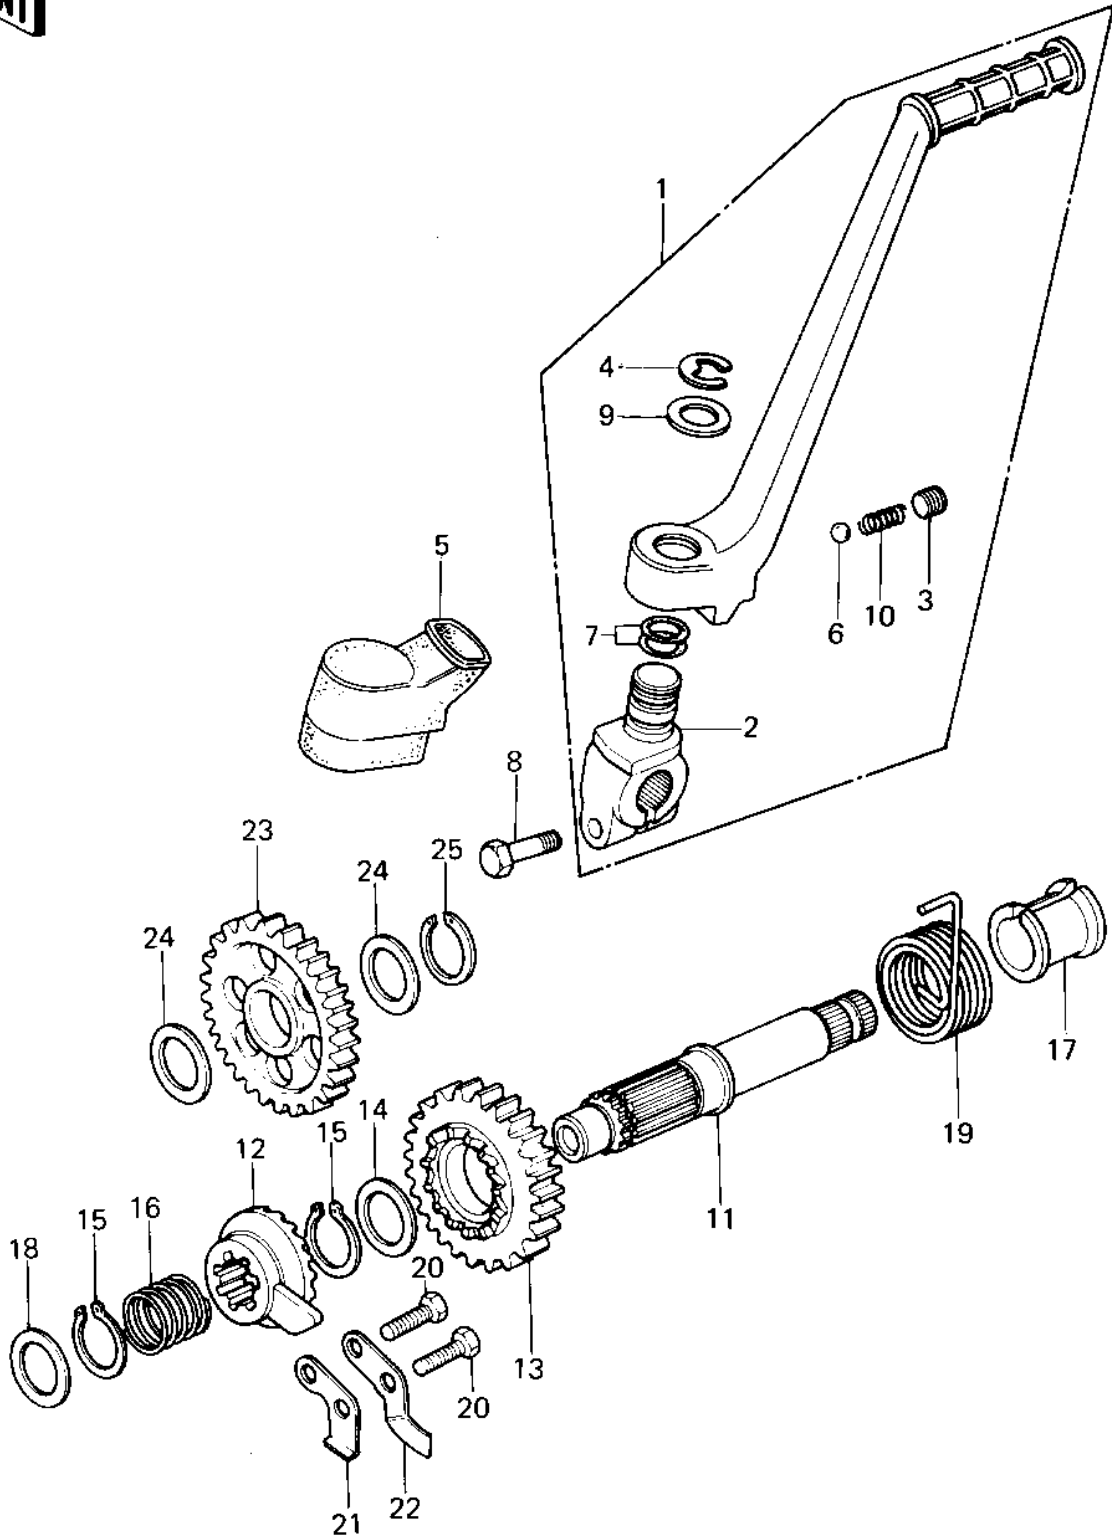

## 1979 KDX400 PARTS DIAGRAM

KICKSTARTER MECHANISM

## 1979 KDX400 PARTS LIST

### KICKSTARTER MECHANISM

ITEM NAME	PART NUMBER	QUANTITY
PEDAL ASSY,KICK (Ref # 1)	13064-5003	1
BOSS,KICKSTARTER (Ref # 2)	13061-1007	1
SCREW,8X8 (Ref # 3)	290Q0808	1
CIR CLIP (Ref # 4)	482K0100	1
BOOT,KICKSTARTER (Ref # 5)	49006-1006	1
BALL STEEL 1/4' (Ref # 6)	600A0800	1
"O" RING,15MM (Ref # 7)	670B2015	1
BOLT,HEX HEAD,8X28 (Ref # 8)	92001-1042	1
WASHER,PLAIN (Ref # 9)	92022-1019	1
SPRING KICK PEDAL (Ref # 10)	92081-020	1
SHAFT,KICK (Ref # 11)	13066-1009	1
RATCHET (Ref # 12)	13078-007	1
GEAR,KICKSTARTER,25T (Ref # 13)	59051-1016	1
WASHER-PLAIN 25MM (Ref # 14)	92022-159	1
CIRCLIP (Ref # 15)	92033-026	1
SPRING (Ref # 16)	92081-097	1
GUIDE,KICKSTARTER (Ref # 17)	13070-007	1
WASHER (Ref # 18)	92022-252	2
SPRING-KICKSTARTER (Ref # 19)	92082-003	1
BOLT-UPSET (Ref # 20)	112G0618	1
STOPPER,KICKSTARTER (Ref # 21)	13072-014	1
GUIDE,KICKSTARTER (Ref # 22)	13206-1003	1
GEAR,IDLE,27T (Ref # 23)	59051-1017	1
CIRCLIP,18MM (Ref # 25)	92033-029	1