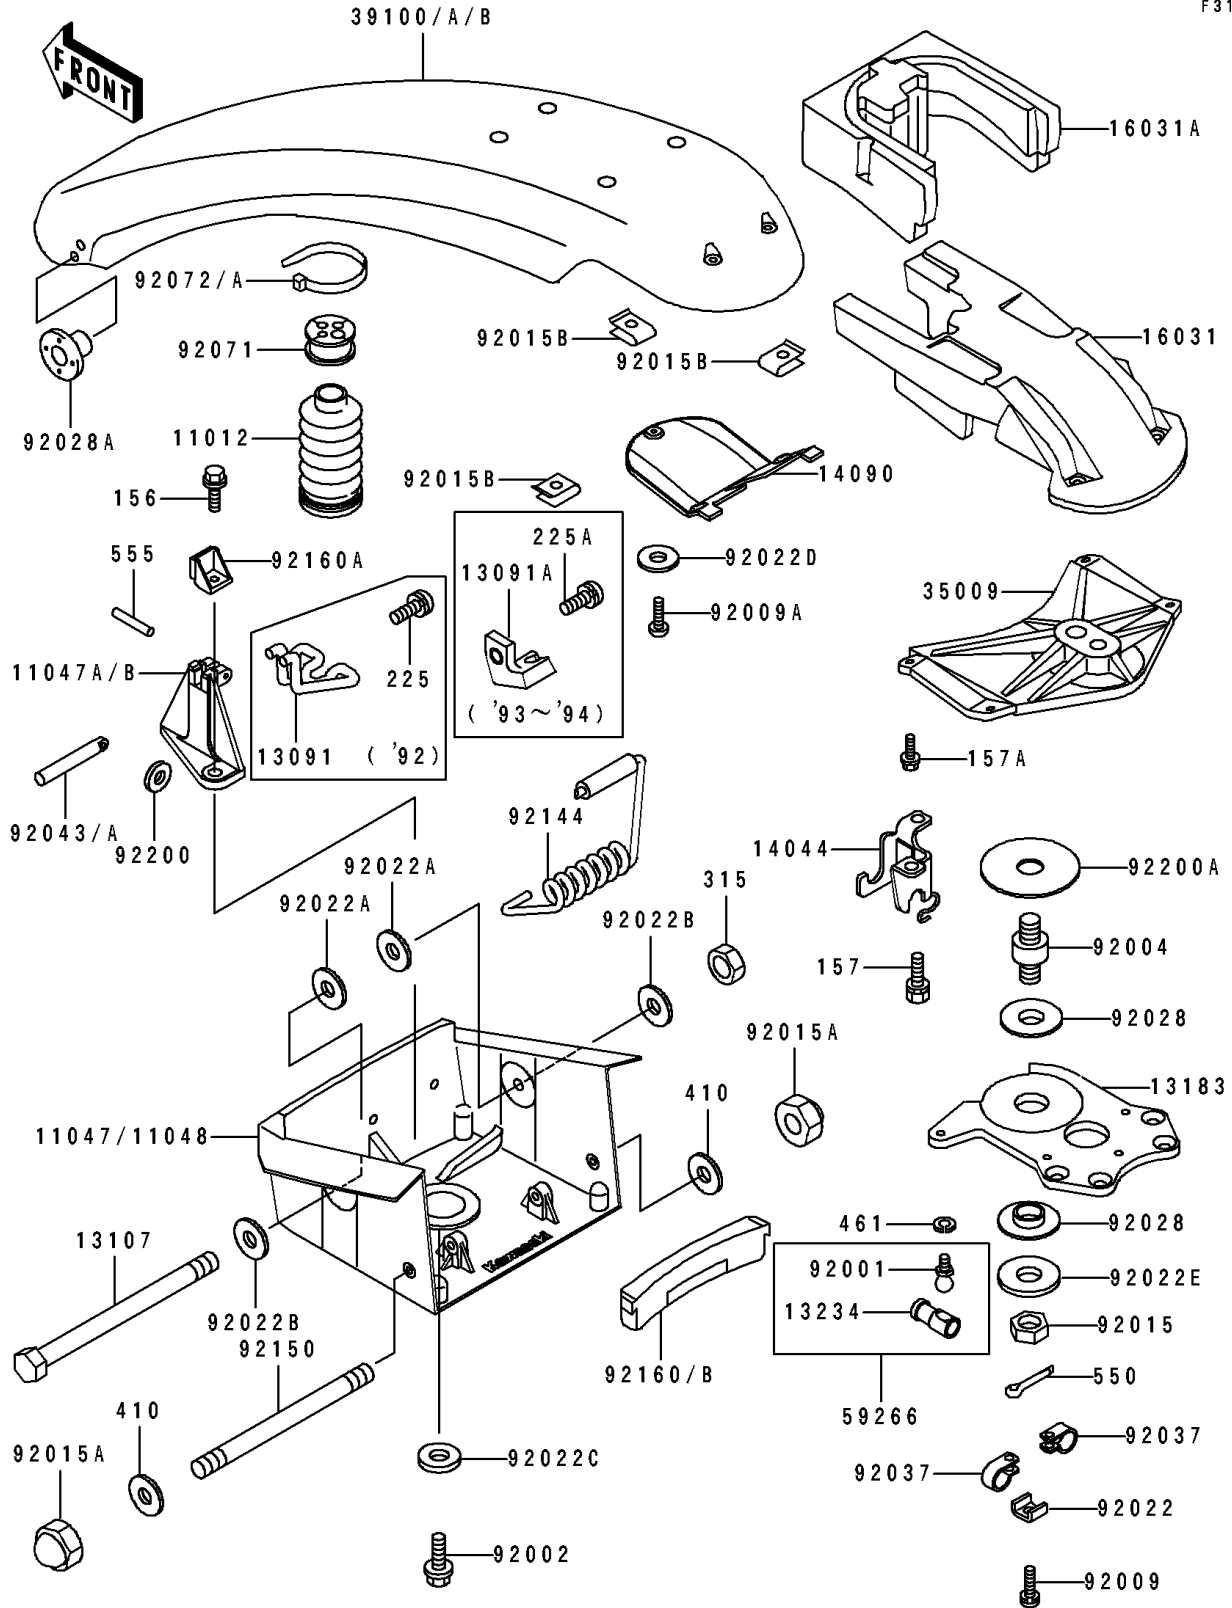

1993 750 SX PARTS DIAGRAM

Handle Pole(JS750-A1/A2/A3)

F3171