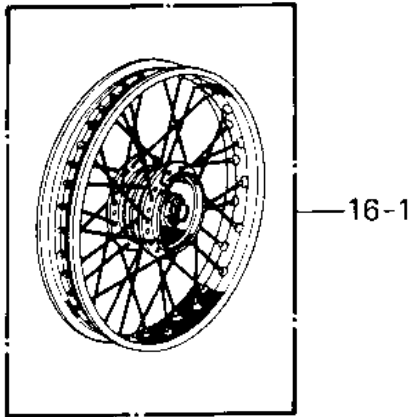

1973 Mach II PARTS DIAGRAM

WHEELS/TIRES

1973 Mach II PARTS LIST

WHEELS/TIRES

ITEM NAME	PART NUMBER	QUANTITY
UNAVAILABLE IN PRICE BOOK (Ref # 1)	41013-013	
UNAVAILABLE IN PRICE BOOK (Ref # 2)	41014-025	
UNAVAILABLE IN PRICE BOOK (Ref # 2)	41021-031	
UNAVAILABLE IN PRICE BOOK (Ref # 3)	41022-016	
UNAVAILABLE IN PRICE BOOK (Ref # 3)	41022-020	
TUBE 300/325/360-18 (Ref # 3)	41022-028	
BAND,RIM,4.00/5.10-18 (Ref # 4)	41023-1006	
BAND,RIM,4.00/5.10-18 (Ref # 4)	41023-1006	
RIM,1.60AX18 (Ref # 5)	41025-052	
RIM,1.60AX18W (Ref # 5)	41025-061	
UNAVAILABLE IN PRICE BOOK (Ref # 6)	41014-023	
*** N.L.A.*** (Canada) (Ref # 7)	41022-027	
TUBE 350/375/410-18 (Ref # 7)	41022-031	
RIM,1.85BX18W (Ref # 8)	41025-053	
SPOKE-ASY,FR INNER (Ref # 9)	41027-045	
SPOKE-ASY,FR INNER (Ref # 9)	41027-054	
SPOKE-ASY,FR OUTER (Ref # 10)	41028-044	
SPOKE-ASY,FR OUTER (Ref # 10)	41028-054	
SPOKE-ASY,RR INNER (Ref # 11)	41027-046	
SPOKE-ASY,RR OUTER (Ref # 12)	41028-045	
WEIGHT,BALANCE,10G (Ref # 13)	41075-1007	
WEIGHT,BALANCE,20G (Ref # 14)	41075-1008	
WEIGHT,BALANCE,30G (Ref # 15)	41075-1009	
WHEEL ASSY FRONT (Ref # 16)	41074-011	
WHEEL ASSY FRONT (Ref # 16-1)	41074-011	
WHEEL ASSY-REAR (Ref # 17)	42048-017	