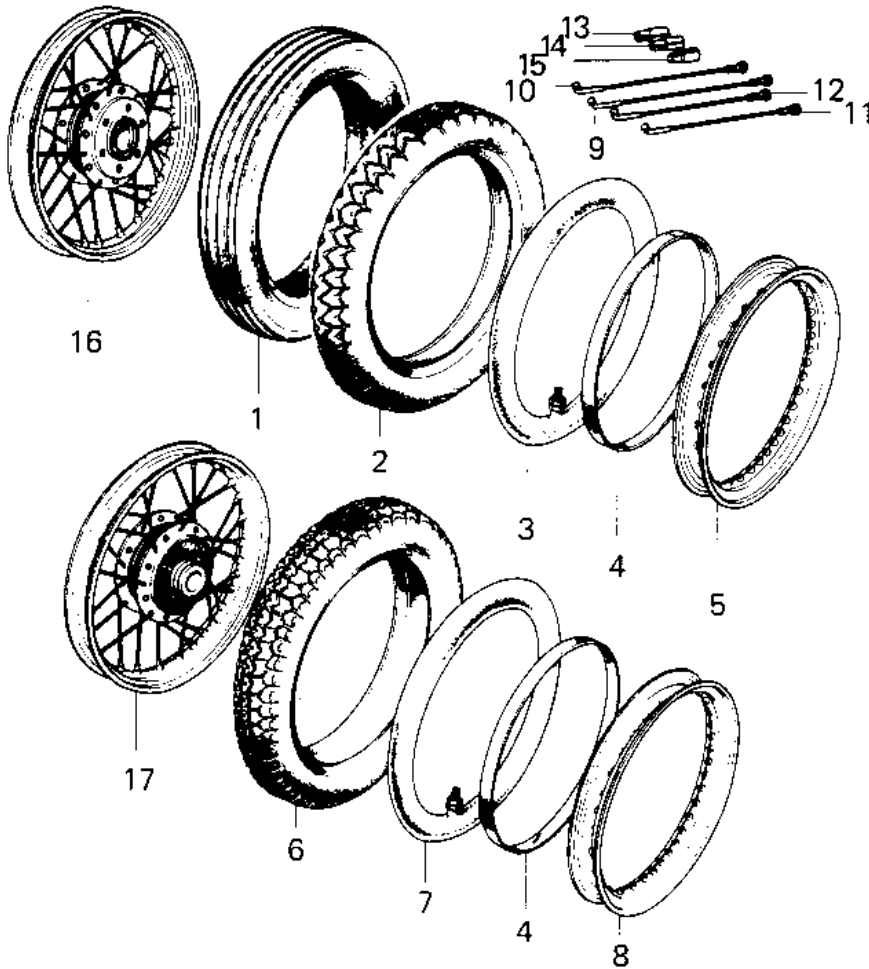

1973 Mach II PARTS DIAGRAM

WHEELS/TIRES

1973 Mach II PARTS LIST

WHEELS/TIRES

ITEM NAME	PART NUMBER	QUANTITY
UNAVAILABLE IN PRICE BOOK (Ref # 1)	41013-013	
UNAVAILABLE IN PRICE BOOK (Ref # 2)	41014-025	
UNAVAILABLE IN PRICE BOOK (Ref # 2)	41021-031	
UNAVAILABLE IN PRICE BOOK (Ref # 3)	41022-016	
UNAVAILABLE IN PRICE BOOK (Ref # 3)	41022-020	
TUBE 300/325/360-18 (Ref # 3)	41022-028	
BAND,RIM,4.00/5.10-18 (Ref # 4)	41023-1006	
BAND,RIM,4.00/5.10-18 (Ref # 4)	41023-1006	
RIM,1.60AX18 (Ref # 5)	41025-052	
RIM,1.60AX18W (Ref # 5)	41025-061	
UNAVAILABLE IN PRICE BOOK (Ref # 6)	41014-023	
*** N.L.A.*** (Canada) (Ref # 7)	41022-027	
TUBE 350/375/410-18 (Ref # 7)	41022-031	
RIM,1.85BX18W (Ref # 8)	41025-053	
SPOKE-ASY,FR INNER (Ref # 9)	41027-045	
SPOKE-ASY,FR INNER (Ref # 9)	41027-054	
SPOKE-ASY,FR OUTER (Ref # 10)	41028-044	
SPOKE-ASY,FR OUTER (Ref # 10)	41028-054	
SPOKE-ASY,RR INNER (Ref # 11)	41027-046	
SPOKE-ASY,RR OUTER (Ref # 12)	41028-045	
WEIGHT,BALANCE,10G (Ref # 13)	41075-1007	
WEIGHT,BALANCE,20G (Ref # 14)	41075-1008	
WEIGHT,BALANCE,30G (Ref # 15)	41075-1009	
WHEEL ASSY FRONT (Ref # 16)	41074-011	
WHEEL ASSY FRONT (Ref # 16-1)	41074-011	
WHEEL ASSY-REAR (Ref # 17)	42048-017	