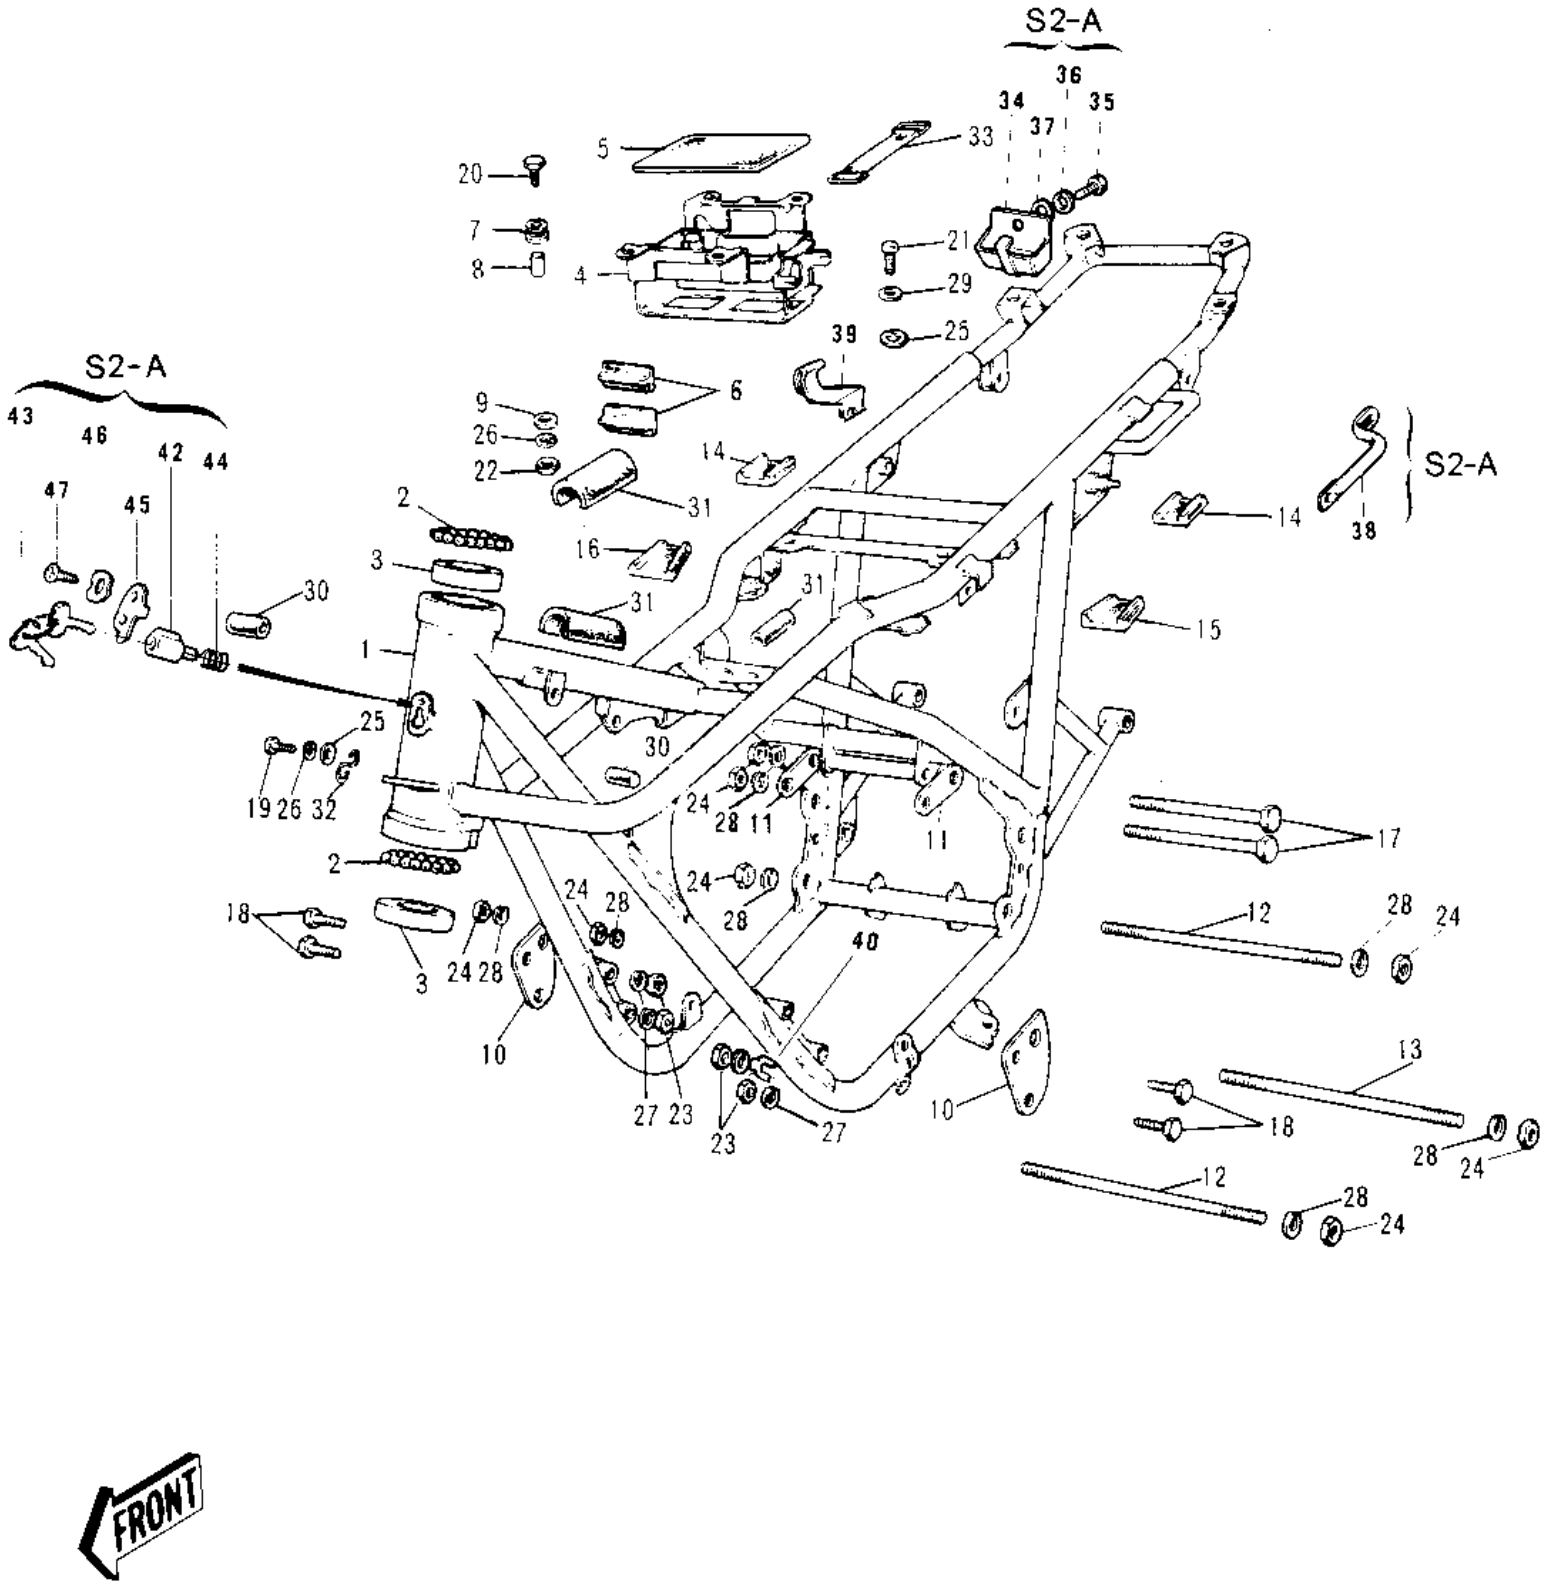

1972 Mach II PARTS DIAGRAM

FRAME/FRAME FITTINGS

1972 Mach II PARTS LIST

FRAME/FRAME FITTINGS

ITEM NAME	PART NUMBER	QUANTITY
FRAME (Ref # 1)	32002-046	1
FRAME (Ref # 1)	32002-061	1
BALL STEEL 1/4' (Ref # 2)	600A0800	38
RACE STRNG STEM BERNG (Ref # 3)	92048-006	2
CASE-BATTERY (Ref # 4)	32099-008	1
MAT BATTERY (Ref # 5)	32103-006	1
SEAT RECTIFIER RUBBER (Ref # 6)	32103-003	2
DAMPER RUBBER (Ref # 7)	92075-076	4
COLLAR,6.8X10X8.5 (Ref # 8)	92027-129	4
WASHER 6.5X20X1.6T (Ref # 9)	92022-125	4
PLATE-ENGINE MOUNT (Ref # 10)	32030-022	2
PLATE-ENGINE MOUNT (Ref # 11)	32030-023	2
BOLT,10X237 (Ref # 12)	92003-182	2
BOLT,10X237 (Ref # 12)	92003-182	2
BOLT,10X225 (Ref # 13)	92003-181	1
BOLT,10X225 (Ref # 13)	92003-181	1
RUBBER PAD (Ref # 14)	31082-007	2
RUBBER PAD (Ref # 15)	31082-008	1
RUBBER PAD (Ref # 16)	31082-009	1
BOLT, FLANGED, 10X110 (Ref # 17)	92001-1602	2
BOLT,HEX HEAD,10X125 (Ref # 17)	92001-1248	2
BOLT,10X45 (Ref # 18)	92001-1182	4
BOLT-UPSET,6X12 (Ref # 19)	112G0612	1
BOLT 6X22 (Ref # 20)	112B0622	4
SCREW PAN HEAD 6X14 (Ref # 21)	220B0614	1
NUT 6MM (Ref # 22)	311B0600	2
NUT,8MM (Ref # 23)	311B0800	4
NUT,10MM (Ref # 24)	314B1000	4
WASHER PLAIN 6MM (Ref # 25)	410B0600	3