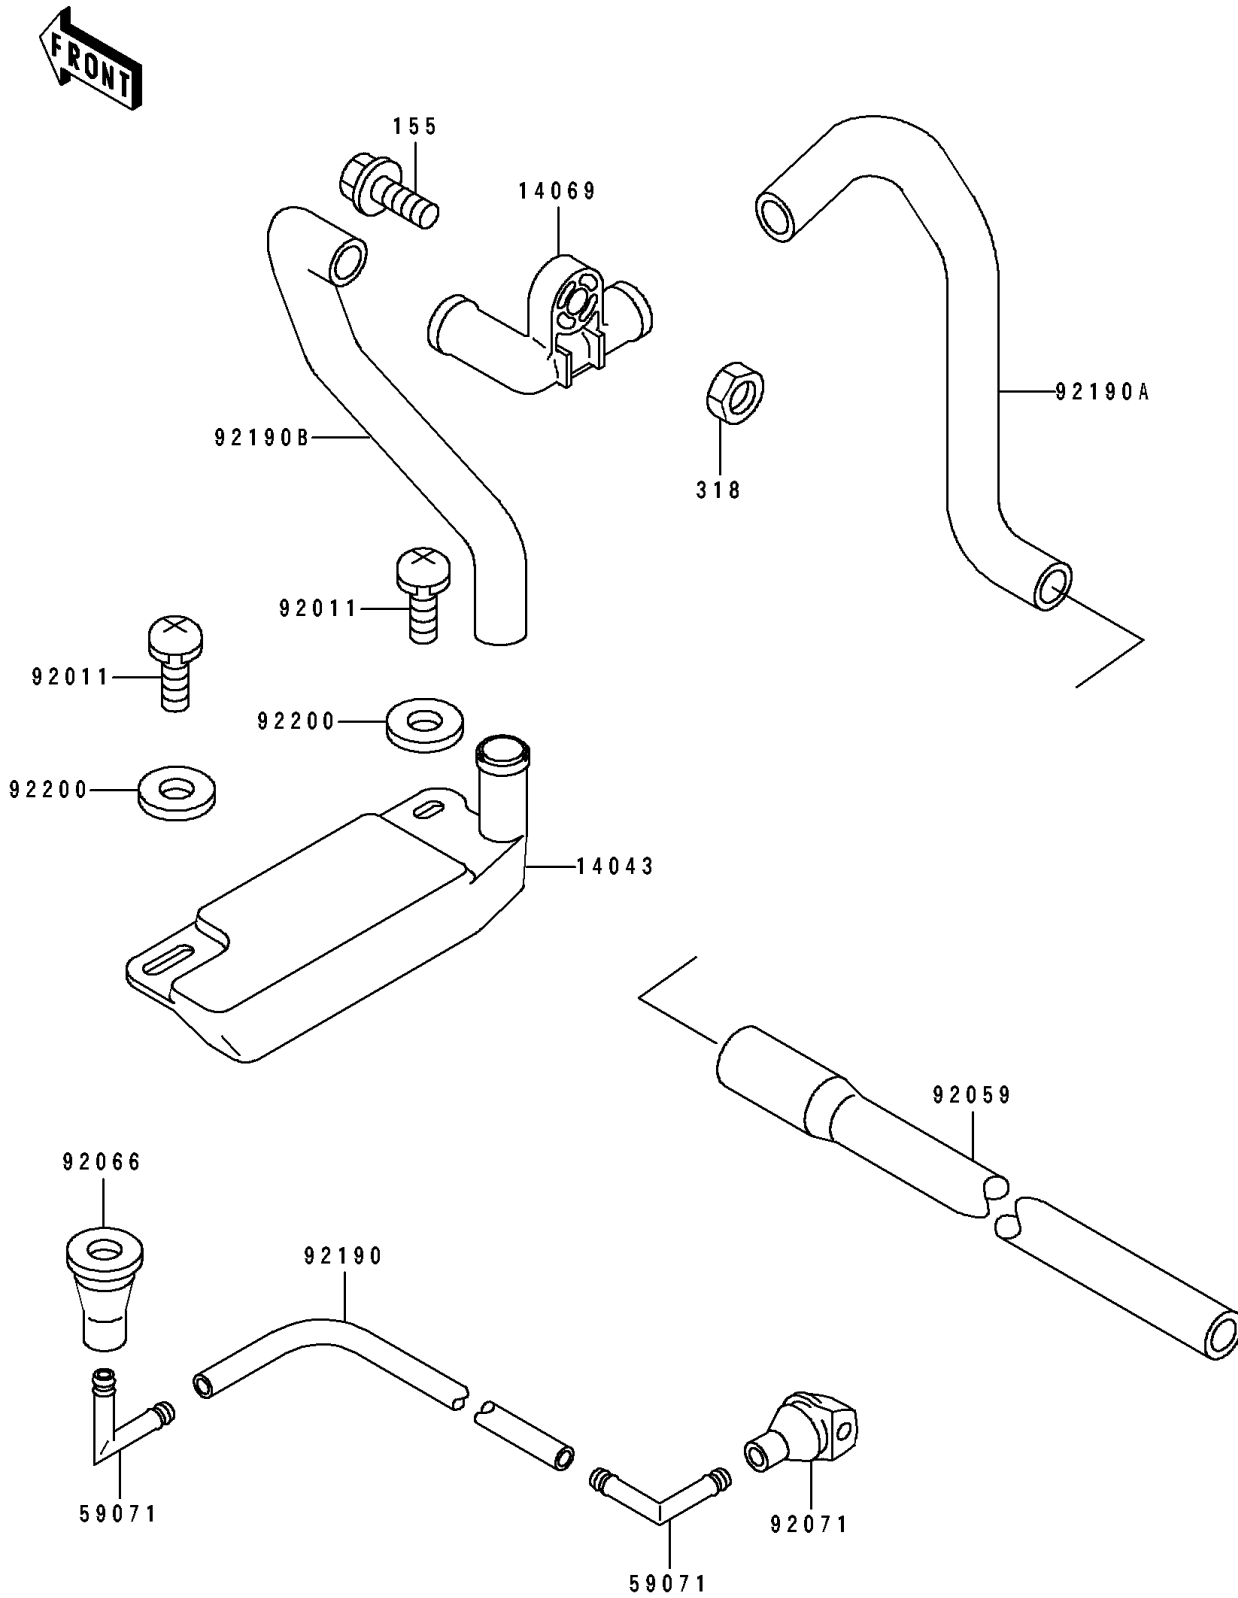

1995 750 SX PARTS DIAGRAM

Bilge System

F 31 45

1995 750 SX PARTS LIST

Bilge System

ITEM NAME	PART NUMBER	QUANTITY
FILTER (Ref # 14043)	14043-3708	1
BREATHER,BILGE (Ref # 14069)	14069-3705	1
JOINT (Ref # 59071)	59071-3706	1
SCREW,TAPPING (Ref # 92011)	92011-561	1
TUBE,L=200 (Ref # 92059)	92059-3894	1
PLUG (Ref # 92066)	92066-3706	1
GROMMET (Ref # 92071)	92071-3736	1
TUBE,5.8X10.8X330 (Ref # 92190)	92190-3816	1
TUBE (Ref # 92190A)	92190-3822	1
TUBE (Ref # 92190B)	92190-3823	1
WASHER,5.9X16X1.5 (Ref # 92200)	92200-3714	1
BOLT-WSP-SMALL,8X25 (Ref # 155)	155R0825	1
NUT-HEX-SMALL (Ref # 318)	318R0800	1