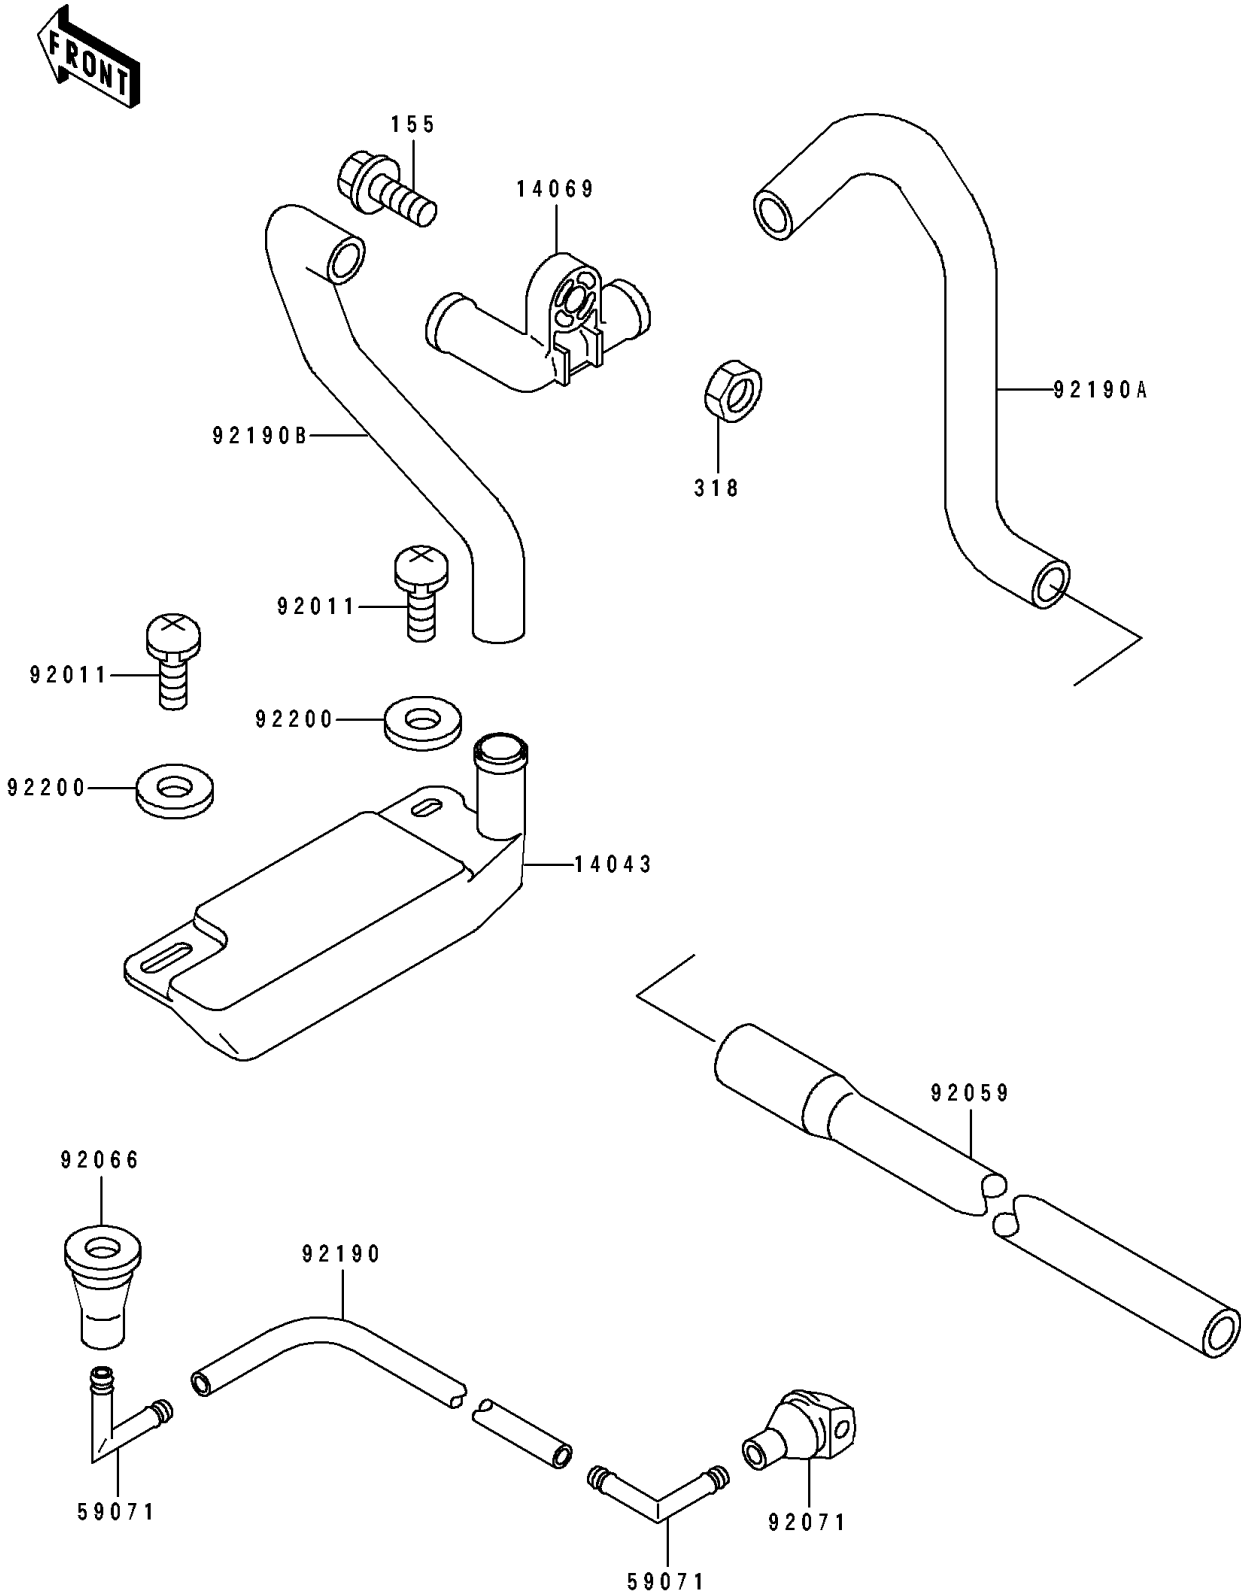

1995 750 SX PARTS DIAGRAM

Bilge System

F 31 45

1995 750 SX PARTS LIST

Bilge System

ITEM NAME	PART NUMBER	QUANTITY
FILTER (Ref # 14043)	14043-3708	1
BREATHER,BILGE (Ref # 14069)	14069-3705	1
JOINT (Ref # 59071)	59071-3706	2
SCREW,TAPPING (Ref # 92011)	92011-561	2
TUBE,L=200 (Ref # 92059)	92059-3894	1
PLUG (Ref # 92066)	92066-3706	1
GROMMET (Ref # 92071)	92071-3736	1
TUBE,5.8X10.8X330 (Ref # 92190)	92190-3816	1
TUBE (Ref # 92190A)	92190-3822	1
TUBE (Ref # 92190B)	92190-3823	1
WASHER,5.9X16X1.5 (Ref # 92200)	92200-3714	2
BOLT-WSP-SMALL,8X25 (Ref # 155)	155R0825	1
NUT-HEX-SMALL (Ref # 318)	318R0800	1