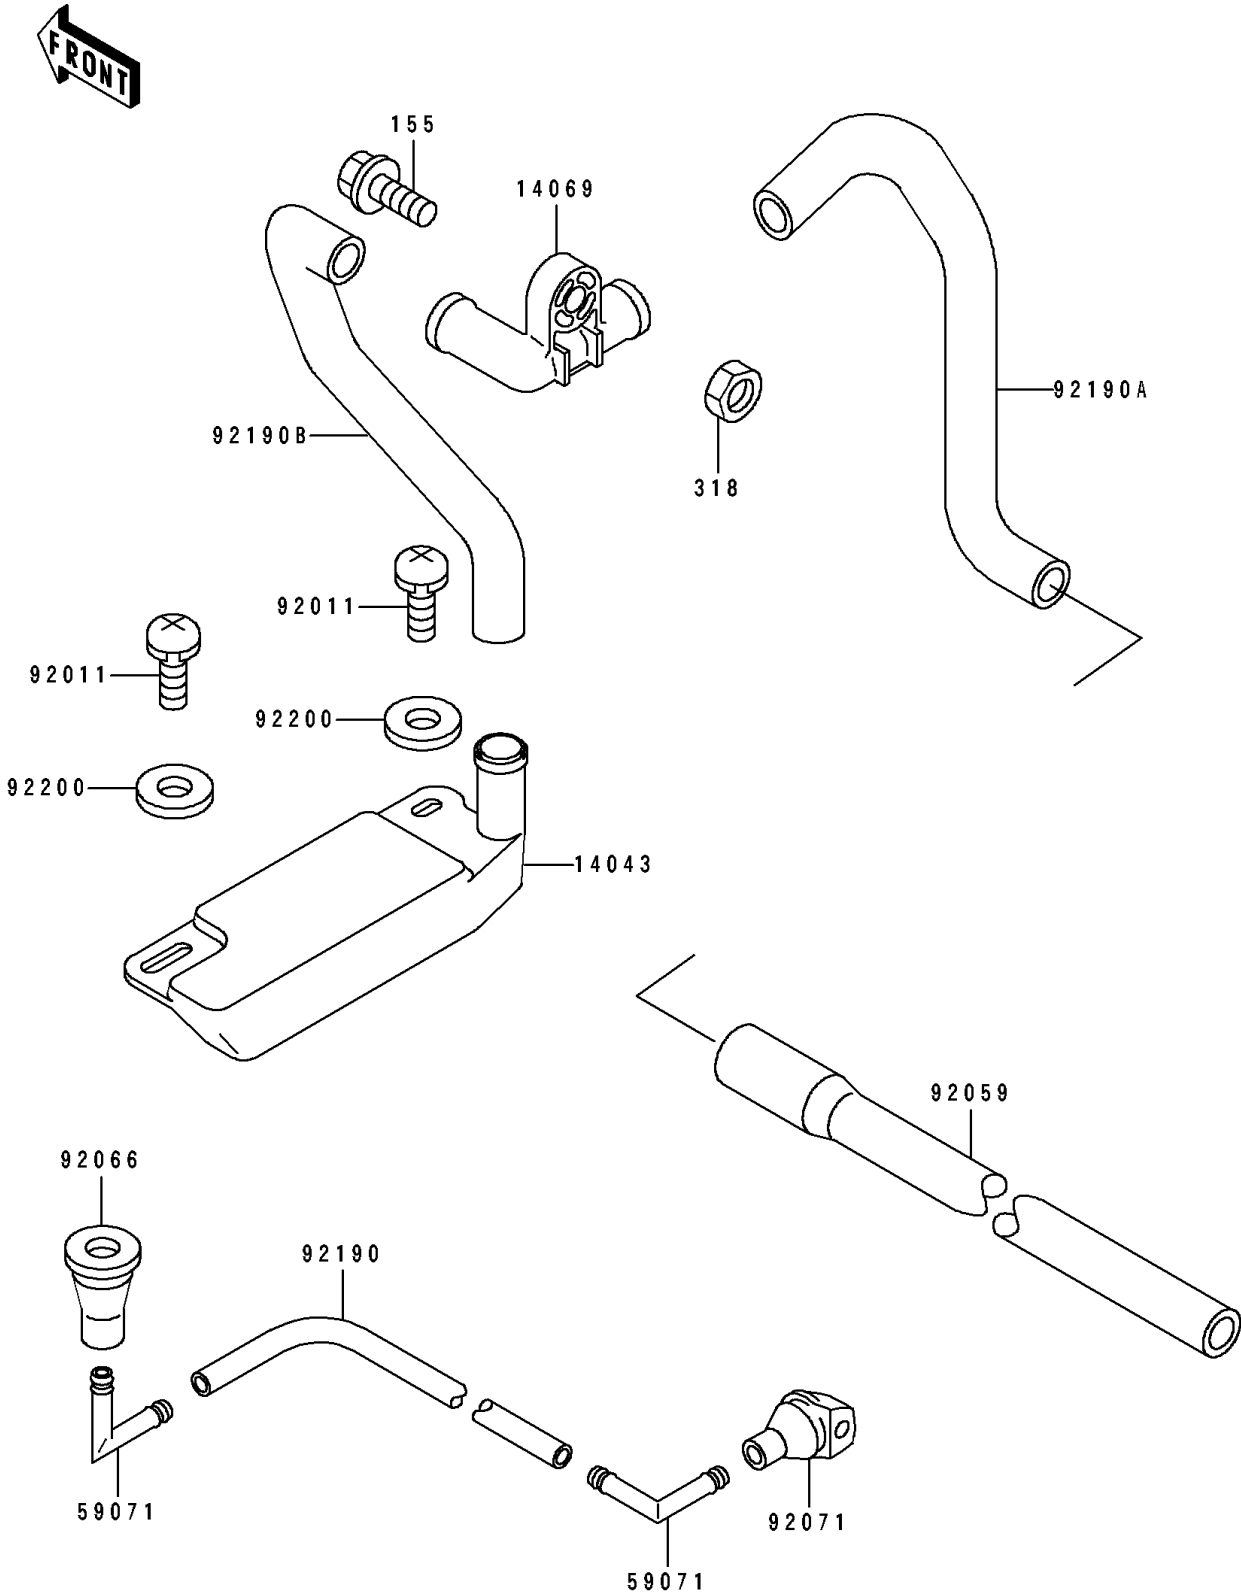

# 1993 750 SX PARTS DIAGRAM

Bilge System

F 31 4 5

## 1993 750 SX PARTS LIST

### Bilge System

ITEM NAME	PART NUMBER	QUANTITY
FILTER (Ref # 14043)	14043-3708	1
BREATHER,BILGE (Ref # 14069)	14069-3705	1
JOINT (Ref # 59071)	59071-3706	2
SCREW,TAPPING (Ref # 92011)	92011-561	2
TUBE,L=200 (Ref # 92059)	92059-3894	1
PLUG (Ref # 92066)	92066-3706	1
GROMMET (Ref # 92071)	92071-3736	1
TUBE,5.8X10.8X330 (Ref # 92190)	92190-3816	1
TUBE (Ref # 92190A)	92190-3822	1
TUBE (Ref # 92190B)	92190-3823	1
WASHER,5.9X16X1.5 (Ref # 92200)	92200-3714	2
BOLT-WSP-SMALL,8X25 (Ref # 155)	155R0825	1
NUT-HEX-SMALL (Ref # 318)	318R0800	1