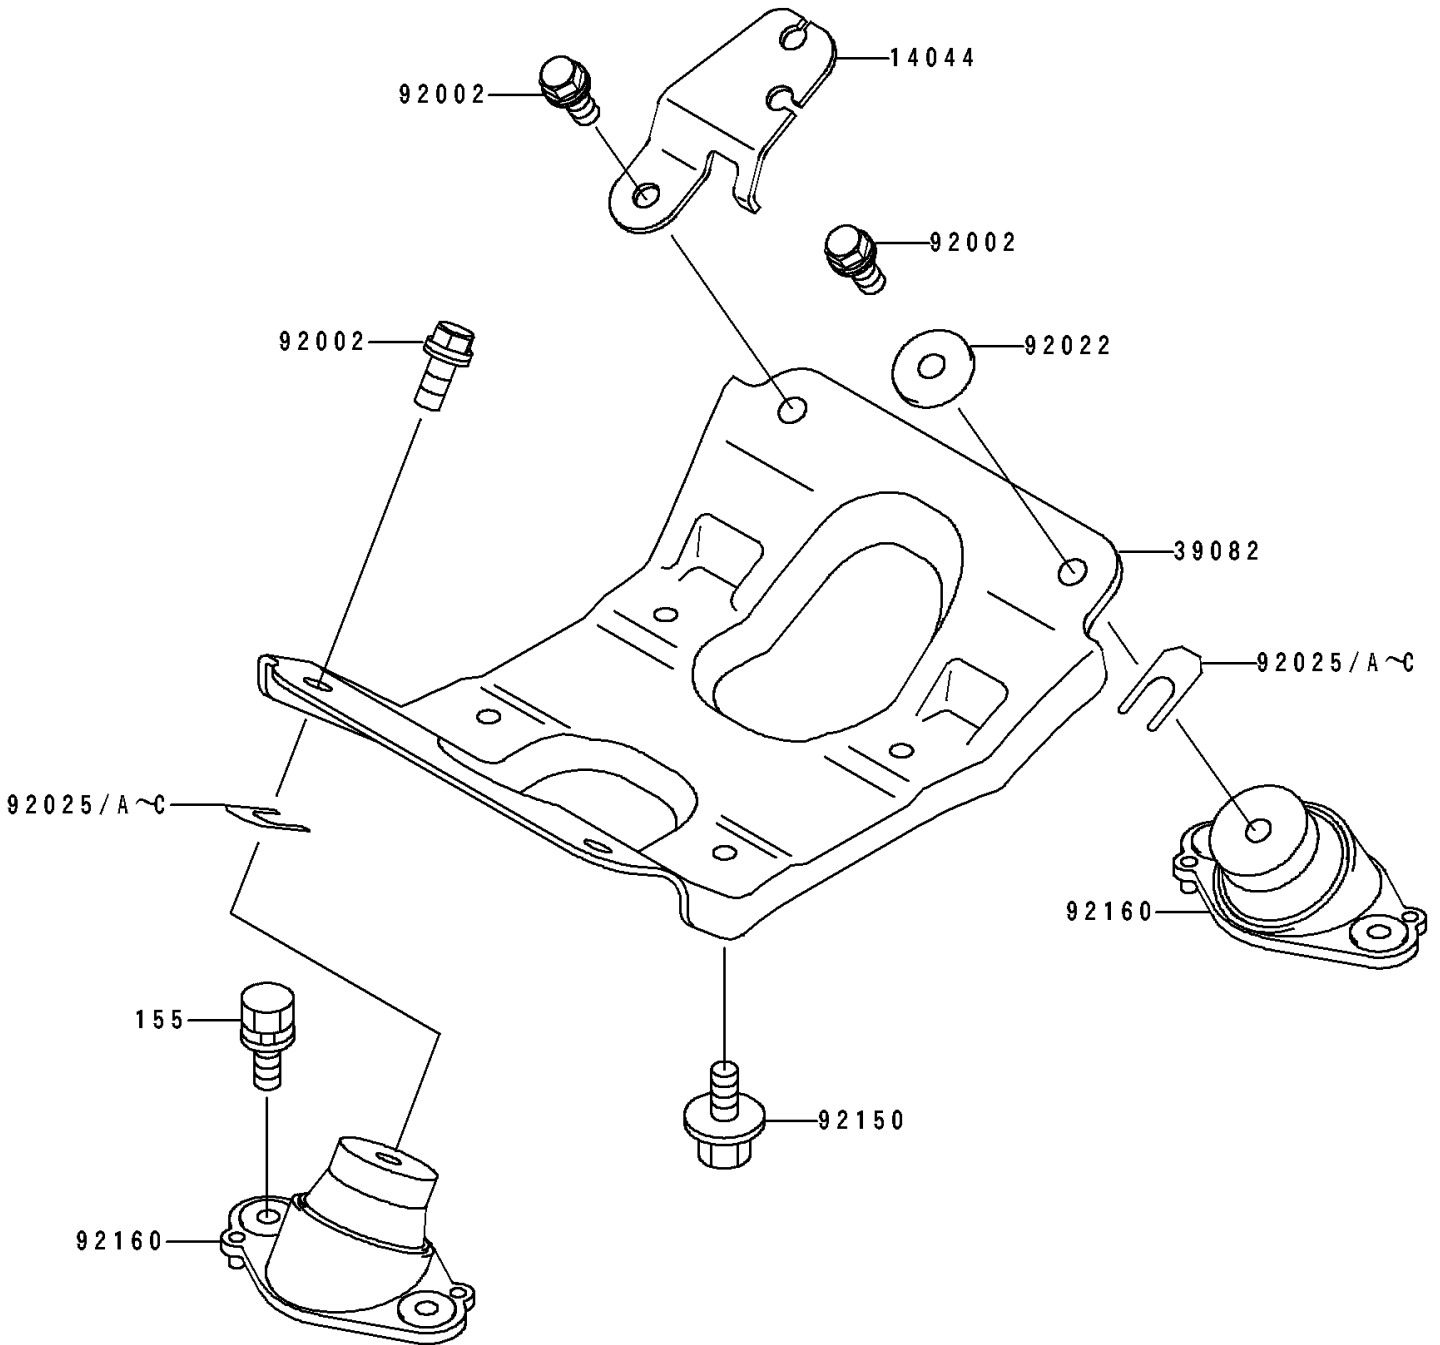

# 1995 750 SX PARTS DIAGRAM

Engine Mount

F3144

## 1995 750 SX PARTS LIST

### Engine Mount

ITEM NAME	PART NUMBER	QUANTITY
HOLDER-CABLE (Ref # 14044)	14044-3712	1
MOUNT-ENGINE (Ref # 39082)	39082-3709	1
BOLT,10X25 (Ref # 92002)	92002-3770	4
WASHER,32X10.5X4 (Ref # 92022)	92022-3023	3
SHIM,T=0.3MM (Ref # 92025)	92025-3705	AR
SHIM,T=0.5MM (Ref # 92025A)	92025-3706	AR
SHIM,T=1.0MM (Ref # 92025B)	92025-3707	AR
SHIM,T=1.5MM (Ref # 92025C)	92025-3708	AR
BOLT,10X25 (Ref # 92150)	92150-3818	4
DAMPER,ENGINE MOUNT (Ref # 92160)	92160-3757	4
BOLT-WSP-SMALL,8X20 (Ref # 155)	155R0820	8