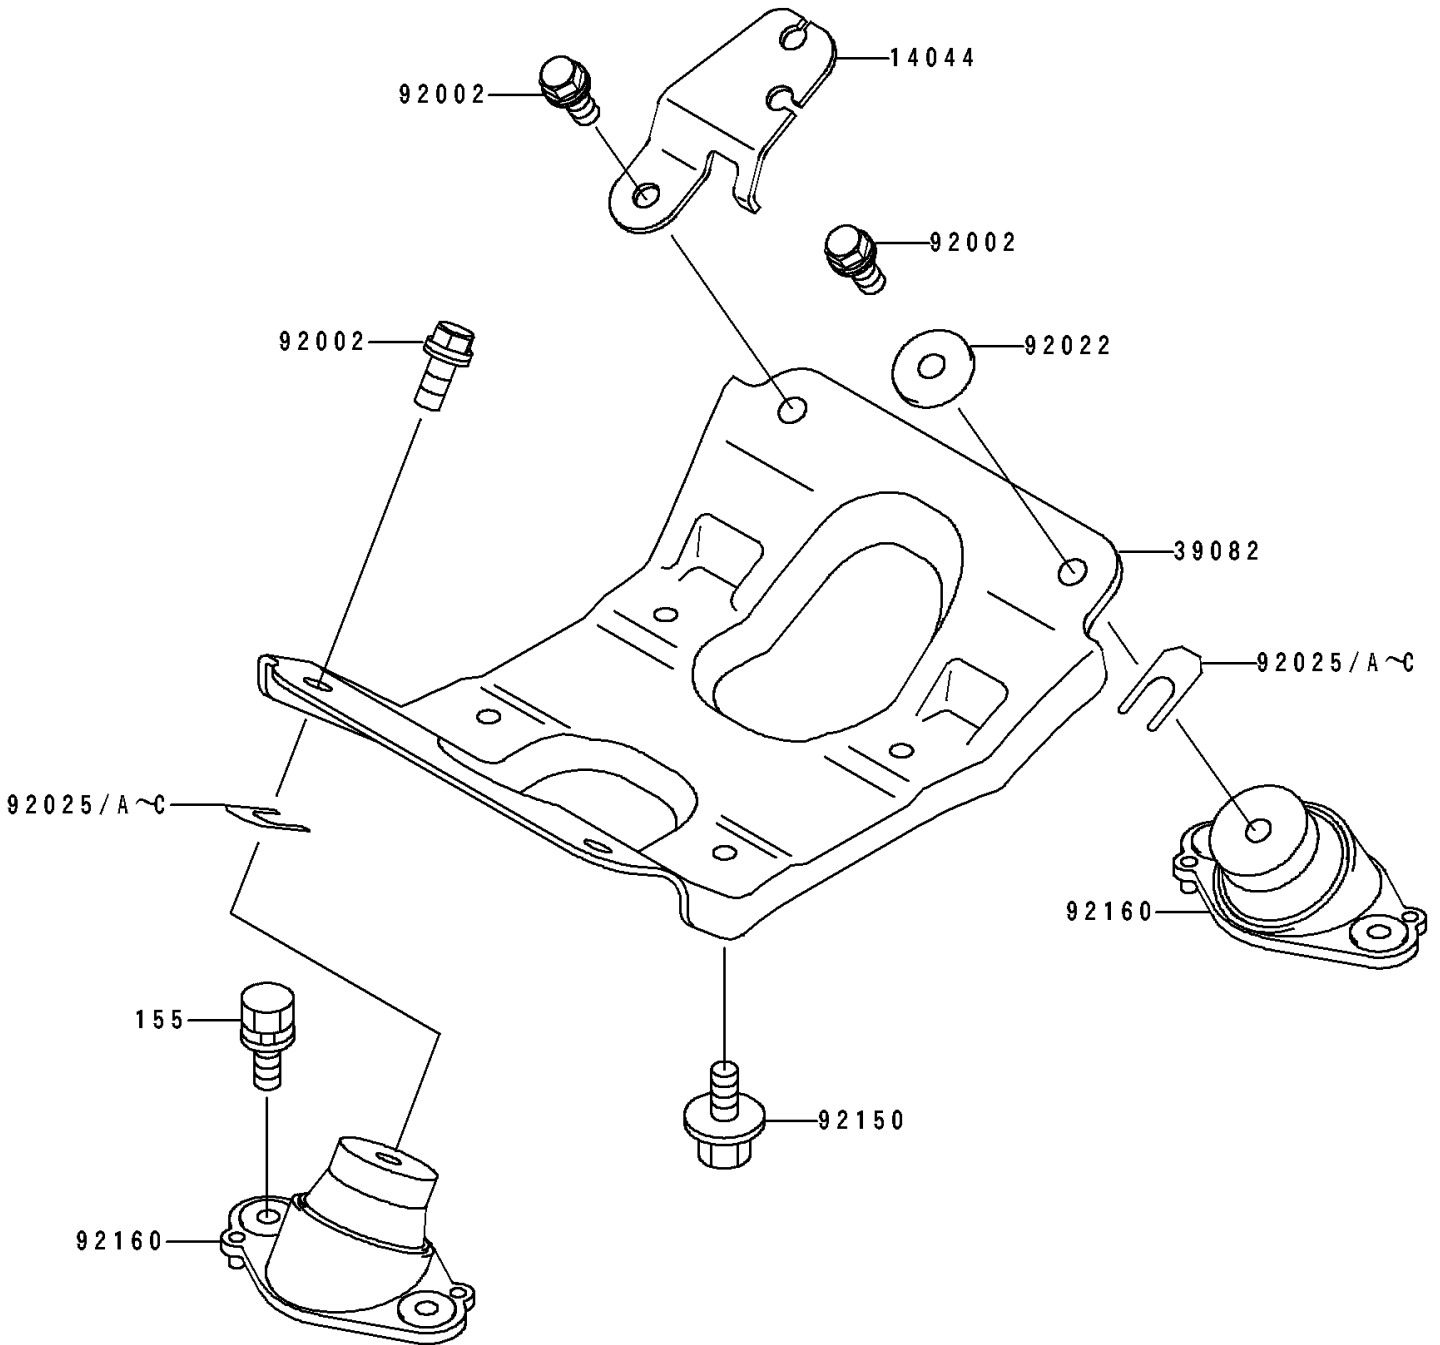

1995 750 SX PARTS DIAGRAM

Engine Mount

F3144

1995 750 SX PARTS LIST

Engine Mount

| ITEM NAME | PART NUMBER | QUANTITY |
|-----------------------------------|-------------|----------|
| HOLDER-CABLE (Ref # 14044) | 14044-3712 | 1 |
| MOUNT-ENGINE (Ref # 39082) | 39082-3709 | 1 |
| BOLT,10X25 (Ref # 92002) | 92002-3770 | 4 |
| WASHER,32X10.5X4 (Ref # 92022) | 92022-3023 | 3 |
| SHIM,T=0.3MM (Ref # 92025) | 92025-3705 | AR |
| SHIM,T=0.5MM (Ref # 92025A) | 92025-3706 | AR |
| SHIM,T=1.0MM (Ref # 92025B) | 92025-3707 | AR |
| SHIM,T=1.5MM (Ref # 92025C) | 92025-3708 | AR |
| BOLT,10X25 (Ref # 92150) | 92150-3818 | 4 |
| DAMPER,ENGINE MOUNT (Ref # 92160) | 92160-3757 | 4 |
| BOLT-WSP-SMALL,8X20 (Ref # 155) | 155R0820 | 8 |