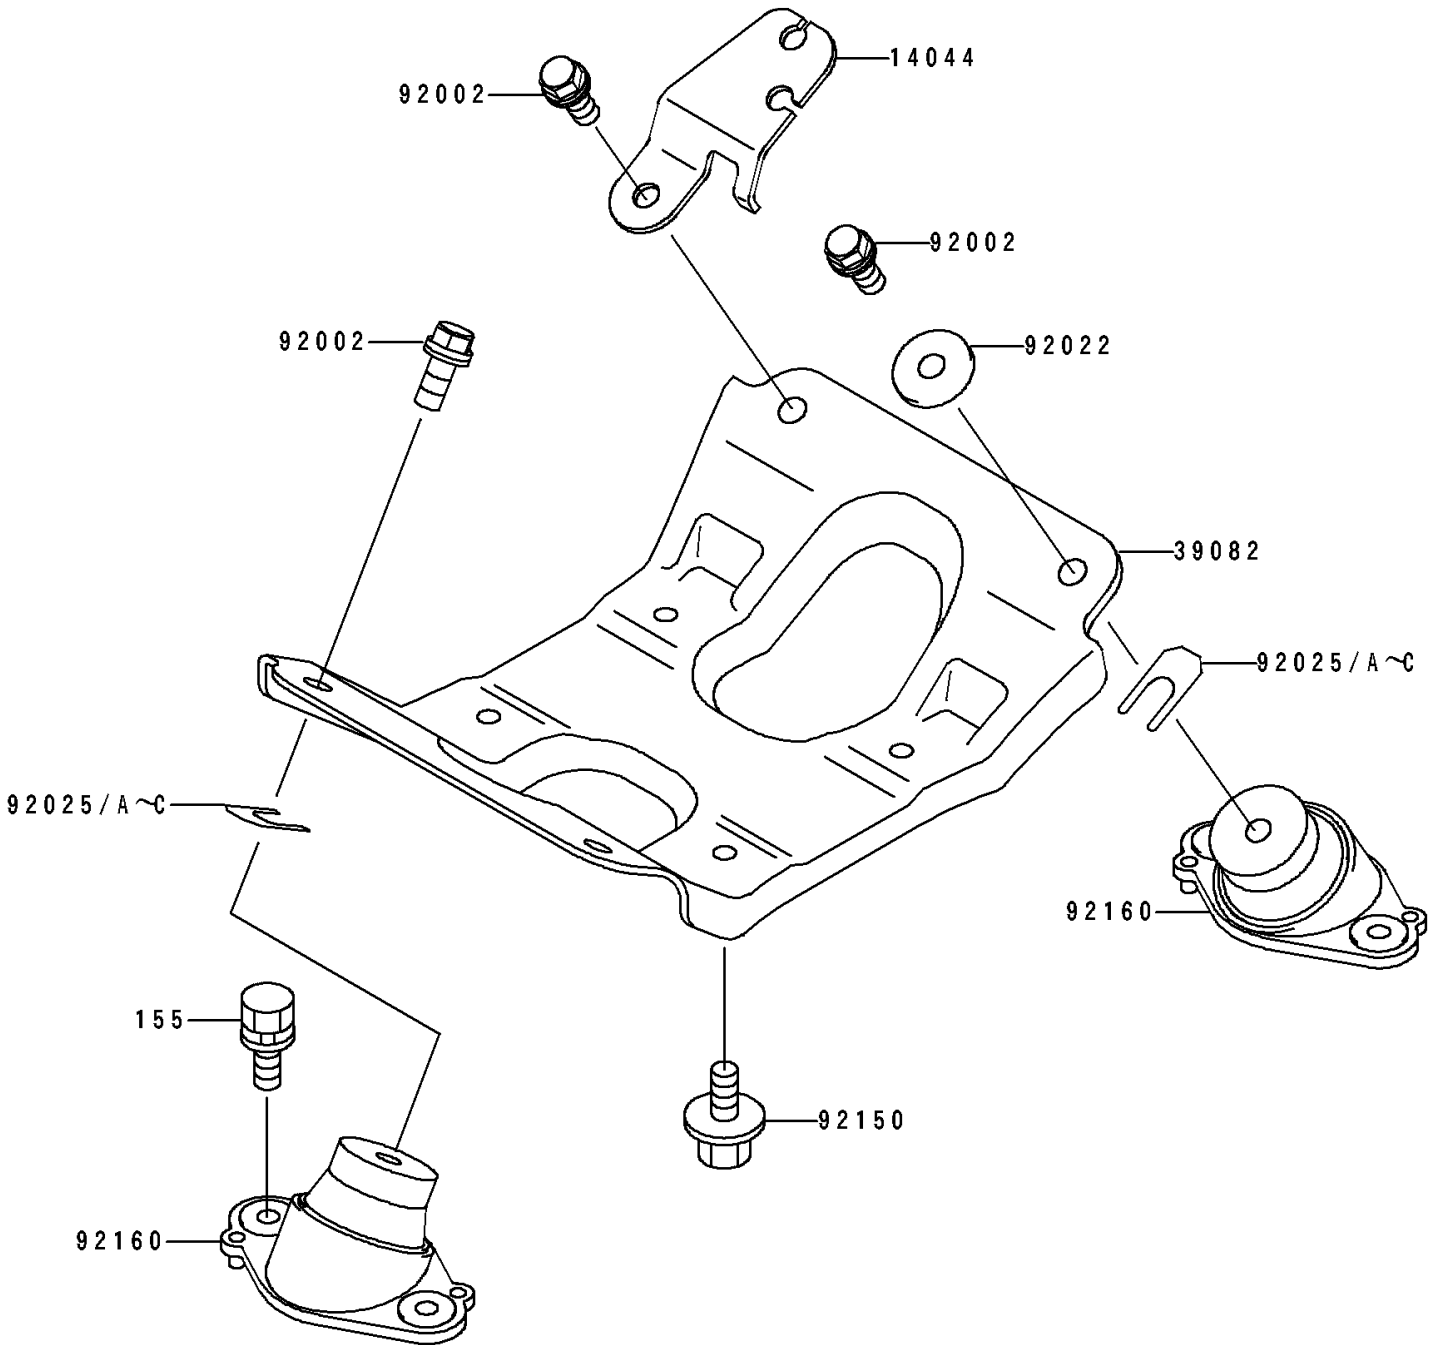

# 1993 750 SX PARTS DIAGRAM

Engine Mount

F3144

# 1993 750 SX PARTS LIST

## Engine Mount

ITEM NAME	PART NUMBER	QUANTITY
HOLDER-CABLE (Ref # 14044)	14044-3712	1
MOUNT-ENGINE (Ref # 39082)	39082-3709	1
BOLT,10X25 (Ref # 92002)	92002-3770	4
WASHER,32X10.5X4 (Ref # 92022)	92022-3023	3
SHIM,T=0.3MM (Ref # 92025)	92025-3705	AR
SHIM,T=0.5MM (Ref # 92025A)	92025-3706	AR
SHIM,T=1.0MM (Ref # 92025B)	92025-3707	AR
SHIM,T=1.5MM (Ref # 92025C)	92025-3708	AR
BOLT,10X25 (Ref # 92150)	92150-3818	4
DAMPER,ENGINE MOUNT (Ref # 92160)	92160-3757	4
BOLT-WSP-SMALL,8X20 (Ref # 155)	155R0820	8