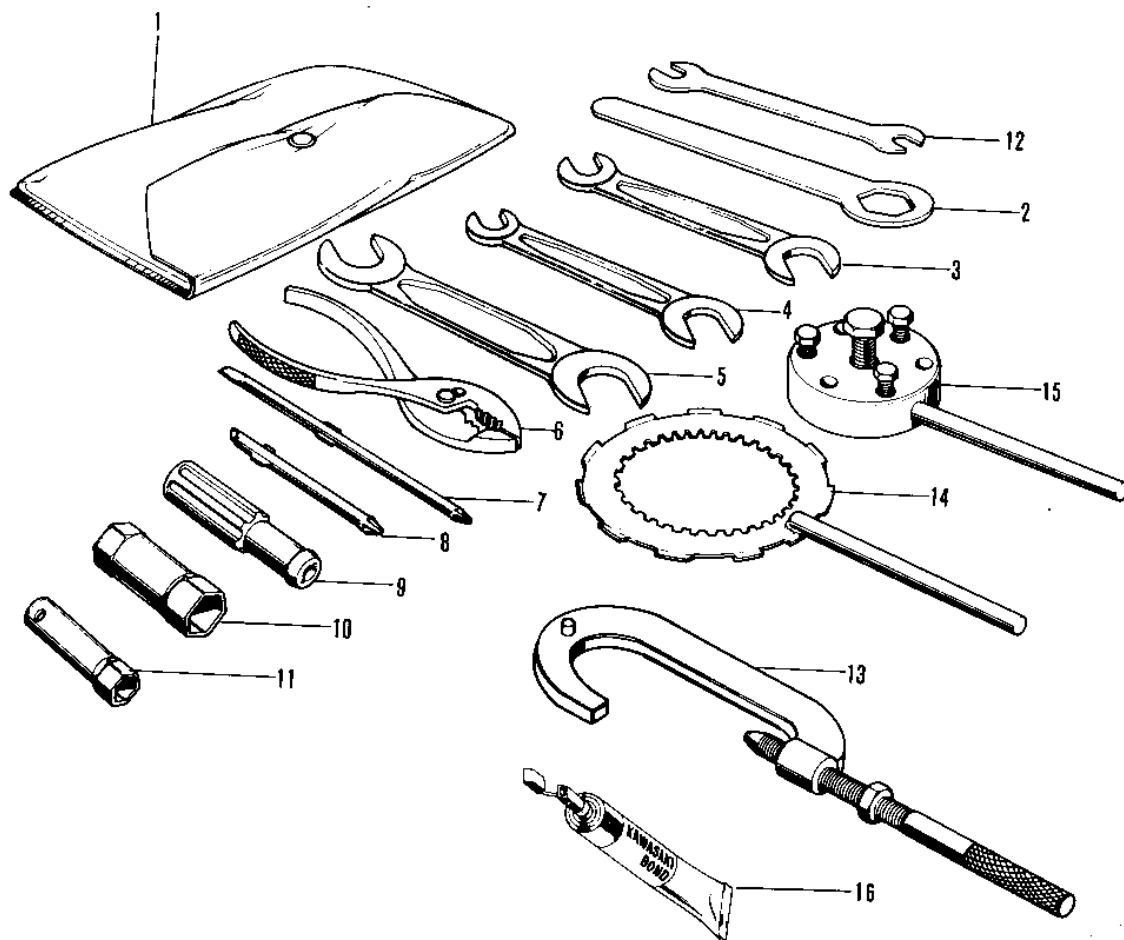

1970 Big Horn PARTS DIAGRAM

OWNER TOOLS/SPECIAL SERVICE TOOLS

Re

1

1970 Big Horn PARTS LIST

OWNER TOOLS/SPECIAL SERVICE TOOLS

ITEM NAME	PART NUMBER	QUANTITY
UNAVAILABLE IN PRICE BOOK (Ref # 1~12)	56007-020	1
BAG,TOOL (Ref # 1)	56008-008	1
92110-1150 (Canada) (Ref # 2)	92109-003	1
UNAVAILABLE IN PRICE BOOK (Ref # 3)	960B1013	1
*** N.L.A.*** (Canada) (Ref # 4)	960B1014	1
*** N.L.A.*** (Canada) (Ref # 5)	960B1719	1
92112-003 (Canada) (Ref # 6)	92112-001	1
TOOL-DRIVER (Ref # 7)	92107-1052	1
SCREW DRIVER #3 PHLIP (Ref # 8)	92107-005	1
92106-1001 (Canada) (Ref # 9)	92106-002	1
92110-012 (Canada) (Ref # 10)	92110-009	1
WRENCH BOX 10MM (Ref # 11)	92110-007	1
92108-011 (Canada) (Ref # 12)	92108-004	1
57001-1243 (Canada) (Ref # 13)	56019-040	1
57001-1243 (Canada) (Ref # 14)	56019-067	1
UNAVAILABLE IN PRICE BOOK (Ref # 15)	56019-068	1
LIQUID GASKET (Ref # 16)	92104-002	1