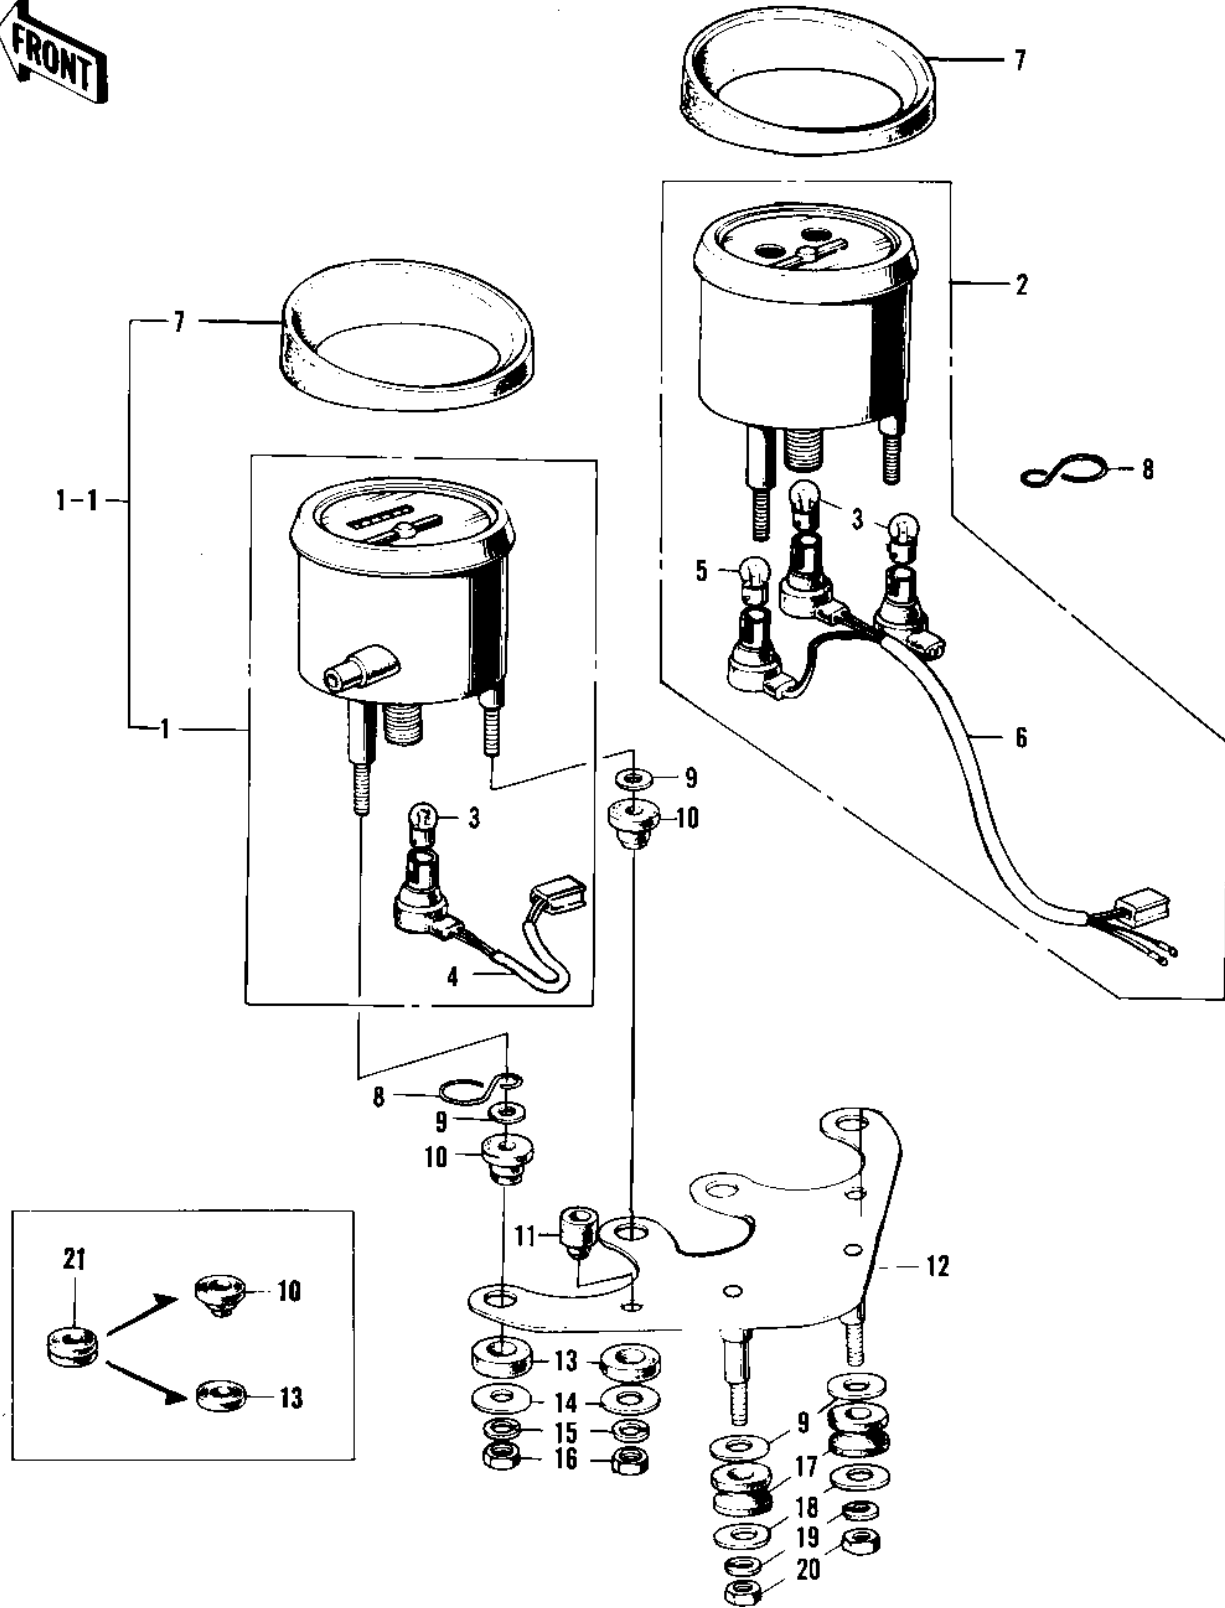

1970 Big Horn PARTS DIAGRAM

METERS

1970 Big Horn PARTS LIST

METERS

ITEM NAME	PART NUMBER	QUANTITY
SPEEDOMETER ASSY,MPH (Ref # 1)	25001-045	1
SPEEDOMETER ASSY,MPH (Ref # 1-1)	25001-045	AL
TACHOMETER ASSY (Ref # 2)	25015-009	1
BULB-6V 3W (Ref # 3)	92069-053	3
SOCKET-SPEEDOMETER (Ref # 4)	25011-015	1
BULB 6V 1.5W (Ref # 5)	92069-024	1
SOCKET-TACHOMETER (Ref # 6)	25011-016	1
COVER-SPEEDOMETER (Ref # 7)	25012-003	2
CLAMP CABLE (Ref # 8)	25022-002	2
WASHER PLAIN 8MM (Ref # 9)	411B0800	6
DAMPER RUBBER (Ref # 10)	92075-065	4
DAMPER RUBB SPEEDMETR (Ref # 11)	92075-035	2
BRACKET SPEEDOMETER (Ref # 12)	25008-009	1
DAMPER RUBBER (Ref # 13)	92075-066	4
WASHER PL 5.5X20X1.2 (Ref # 14)	92022-104	4
WASHER, SPRING, 5M/M (Ref # 15)	461F0500	4
NUT,5MM (Ref # 16)	311B0500	4
DAMPER RUBB SPEEDMETR (Ref # 17)	92075-024	2
WASHER 6.5X20X1.6T (Ref # 18)	92022-125	2
WASHER SPRING 6MM (Ref # 19)	461F0600	2
NUT 6MM (Ref # 20)	311B0600	2
DAMPER RUBB SPEEDMETR (Ref # 21)	92075-034	4