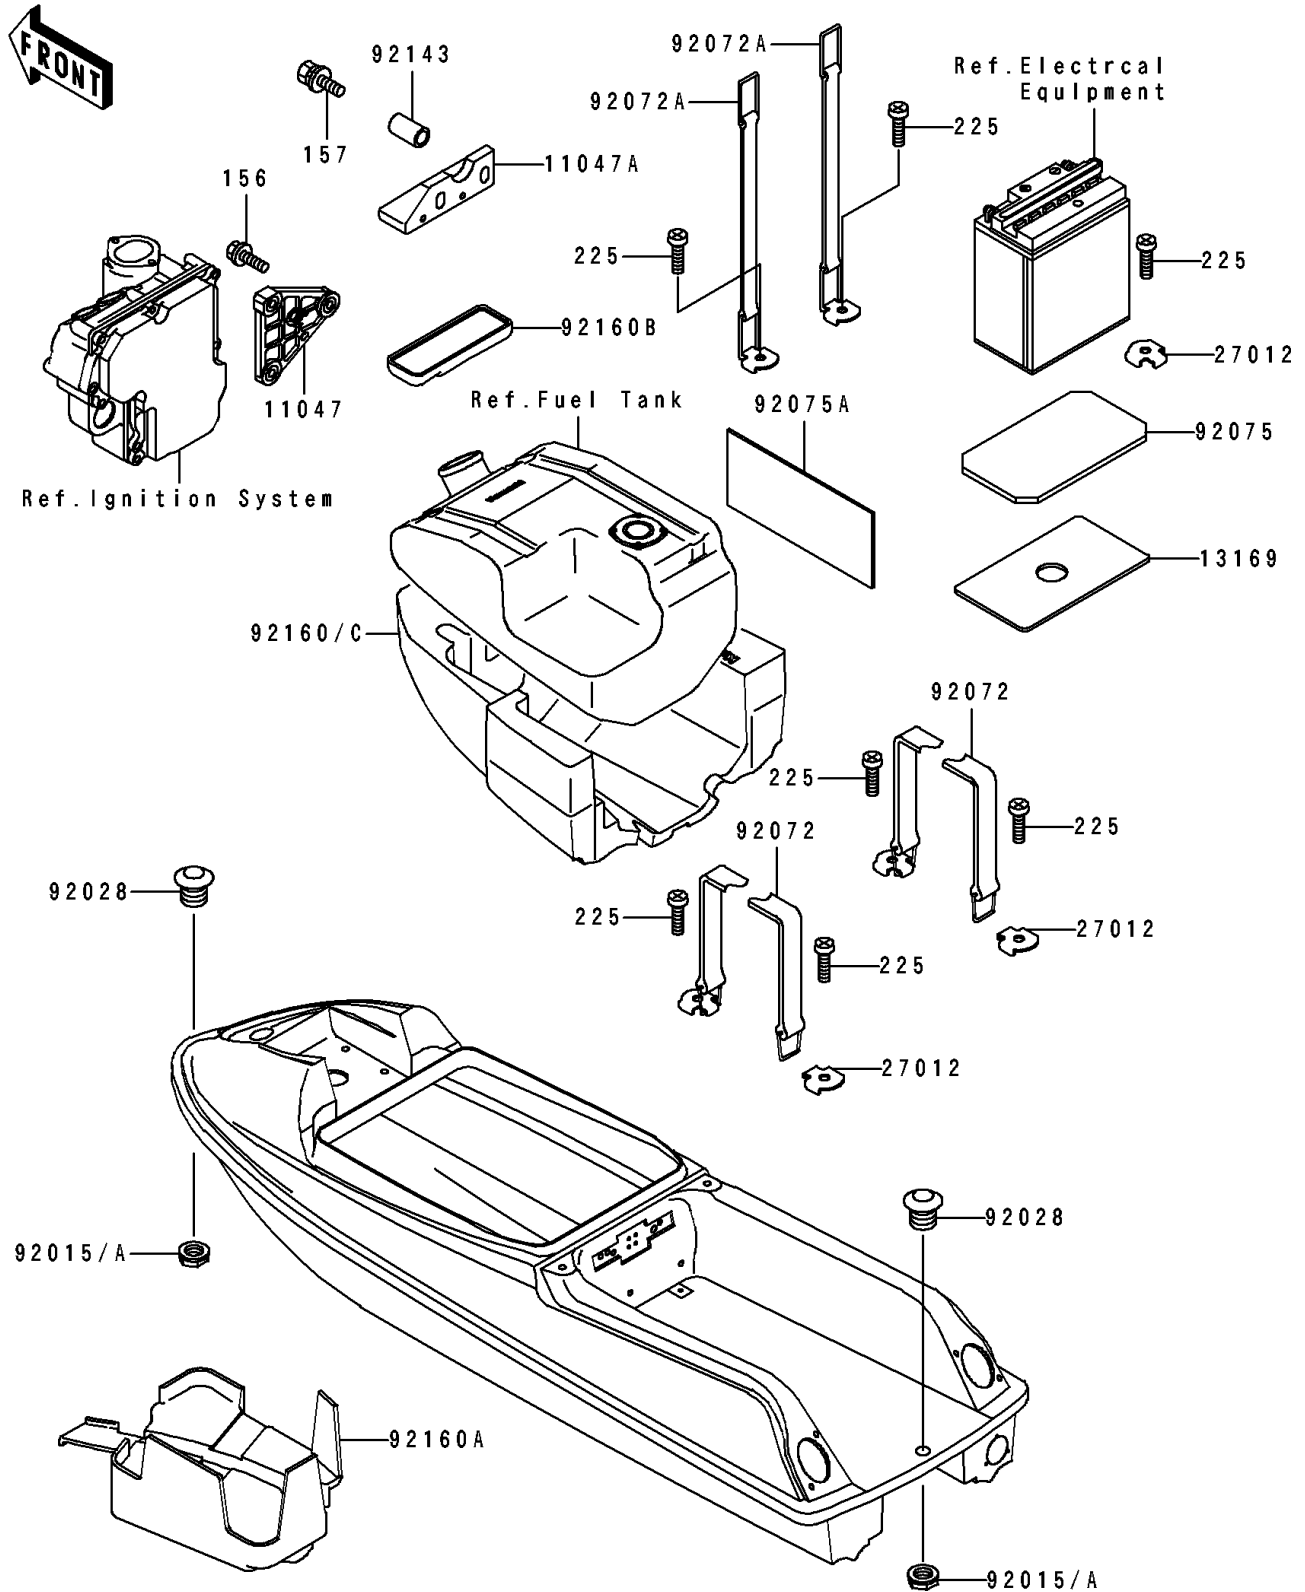

# 1993 750 SX PARTS DIAGRAM

## Hull Fittings

F3143

# 1993 750 SX PARTS LIST

## Hull Fittings

ITEM NAME	PART NUMBER	QUANTITY
BRACKET (Ref # 11047)	11047-3752	1
BRACKET (Ref # 11047A)	11047-3753	1
PLATE,BATTERY (Ref # 13169)	13169-3014	1
HOOK (Ref # 27012)	27012-3758	4
NUT (Ref # 92015)	92015-3779	2
BUSHING (Ref # 92028)	92028-3734	2
BAND,FUEL TANK (Ref # 92072)	92072-3763	2
BAND,BATTERY (Ref # 92072A)	92072-3766	2
DAMPER,BATTERY (Ref # 92075)	92075-509	1
DAMPER,MUFFLER (Ref # 92075A)	92075-522	1
COLLAR,6X8.5X14.7 (Ref # 92143)	92143-3728	2
DAMPER (Ref # 92160A)	92160-3770	1
DAMPER (Ref # 92160B)	92160-3777	1
DAMPER,FUEL TANK (Ref # 92160C)	92160-3798	1
BOLT-WP,6X25 (Ref # 156)	156R0625	1
BOLT-WSP,6X25 (Ref # 157)	157R0625	2
SCREW-PAN-WSP-CROS,6X12 (Ref # 225)	225R0612	8