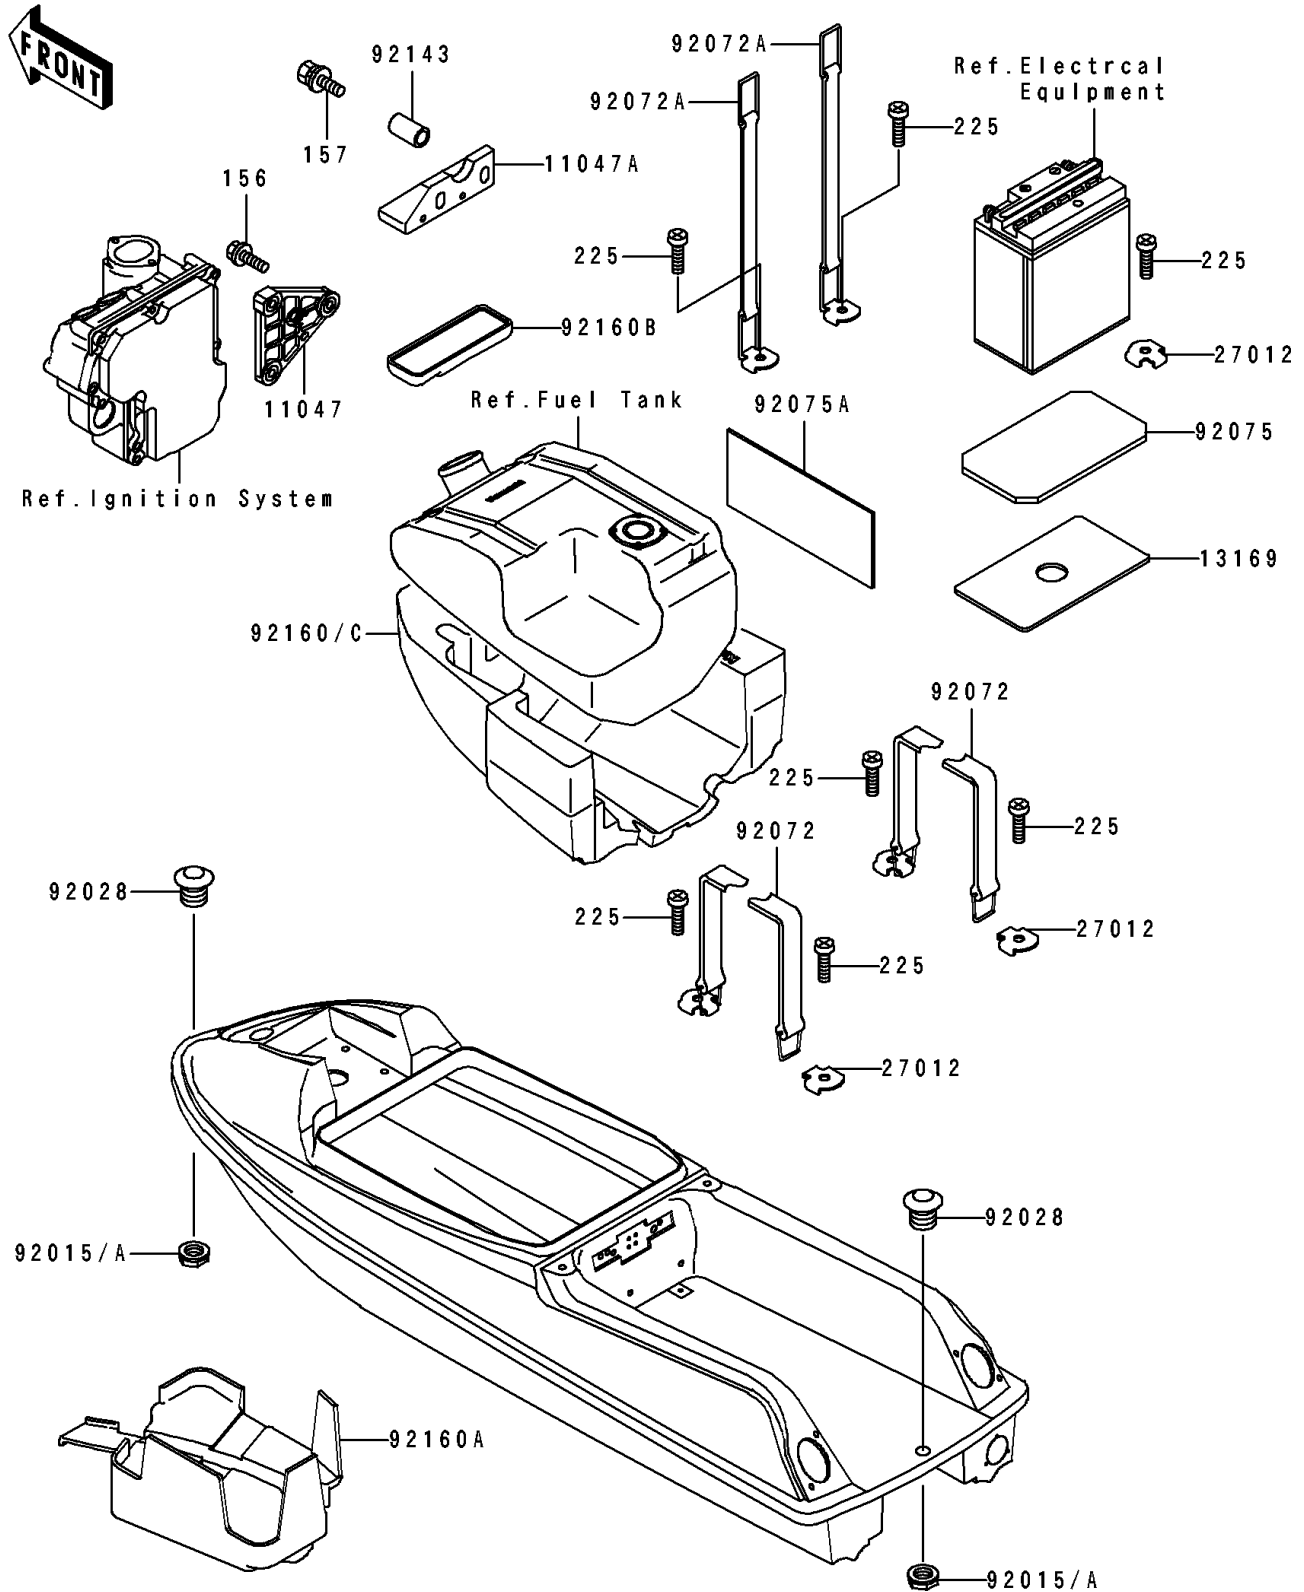

1993 750 SX PARTS DIAGRAM

Hull Fittings

F3143

1993 750 SX PARTS LIST

Hull Fittings

ITEM NAME	PART NUMBER	QUANTITY
BRACKET (Ref # 11047)	11047-3752	1
BRACKET (Ref # 11047A)	11047-3753	1
PLATE,BATTERY (Ref # 13169)	13169-3014	1
HOOK (Ref # 27012)	27012-3758	4
NUT (Ref # 92015)	92015-3779	2
BUSHING (Ref # 92028)	92028-3734	2
BAND,FUEL TANK (Ref # 92072)	92072-3763	2
BAND,BATTERY (Ref # 92072A)	92072-3766	2
DAMPER,BATTERY (Ref # 92075)	92075-509	1
DAMPER,MUFFLER (Ref # 92075A)	92075-522	1
COLLAR,6X8.5X14.7 (Ref # 92143)	92143-3728	2
DAMPER (Ref # 92160A)	92160-3770	1
DAMPER (Ref # 92160B)	92160-3777	1
DAMPER,FUEL TANK (Ref # 92160C)	92160-3798	1
BOLT-WP,6X25 (Ref # 156)	156R0625	1
BOLT-WSP,6X25 (Ref # 157)	157R0625	2
SCREW-PAN-WSP-CROS,6X12 (Ref # 225)	225R0612	8