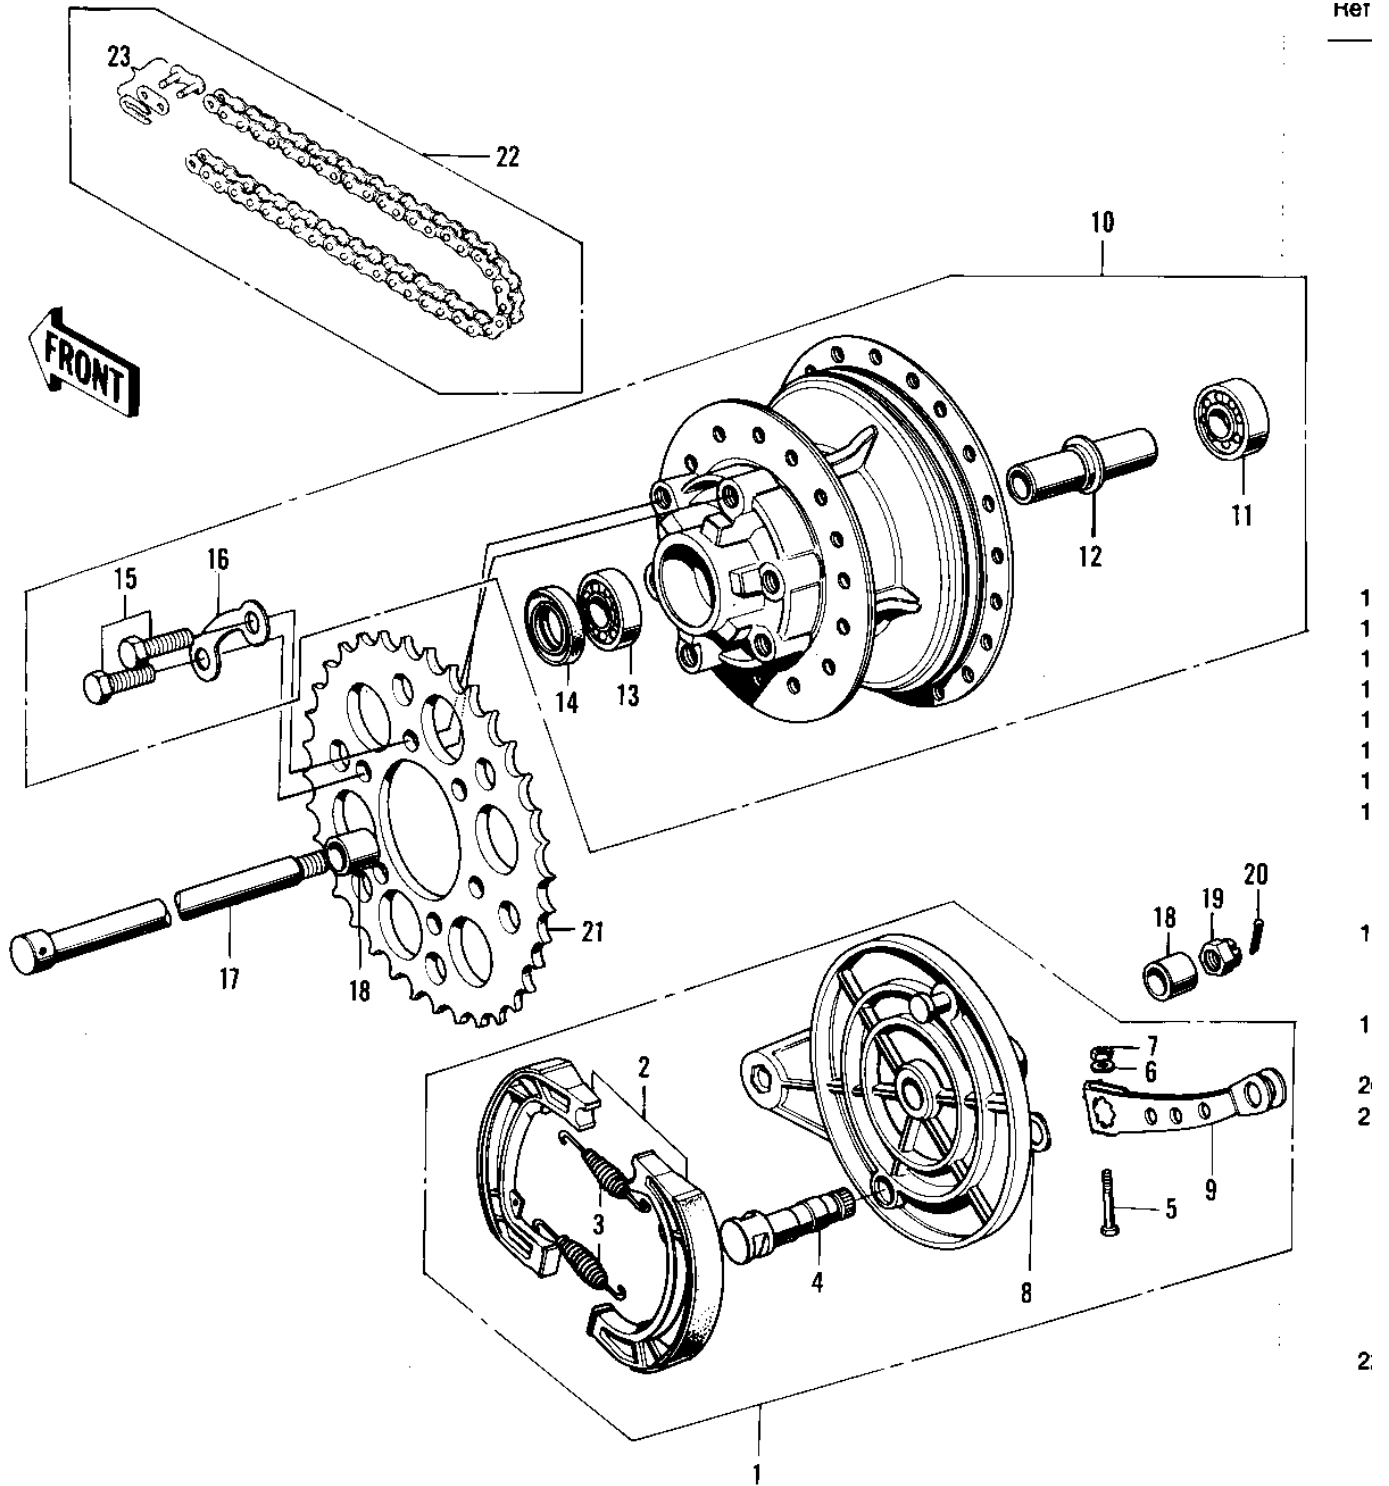

## 1970 Big Horn PARTS DIAGRAM

REAR HUB/BRAKE/CHAIN

Qty

1  
1  
1  
1  
1  
1  
1  
1

1

1

2  
2

2

## 1970 Big Horn PARTS LIST

REAR HUB/BRAKE/CHAIN

| ITEM NAME                            | PART NUMBER | QUANTITY |
|--------------------------------------|-------------|----------|
| REAR SPROCKET,47T (STEEL) (Ref # 21) | 42041-114   | 1        |
| DR CHAIN 525X92H (Ref # 22)          | 695X5292    | 2        |
| UNAVAILABLE IN PRICE BOOK (Ref # 22) | 695Z5294    | 1        |
| CHAIN,525X94 SH (Ref # 22)           | 92057-029   | 1        |
| CHAIN JOINT 525 (Ref # 23)           | 92058-006   | 1        |