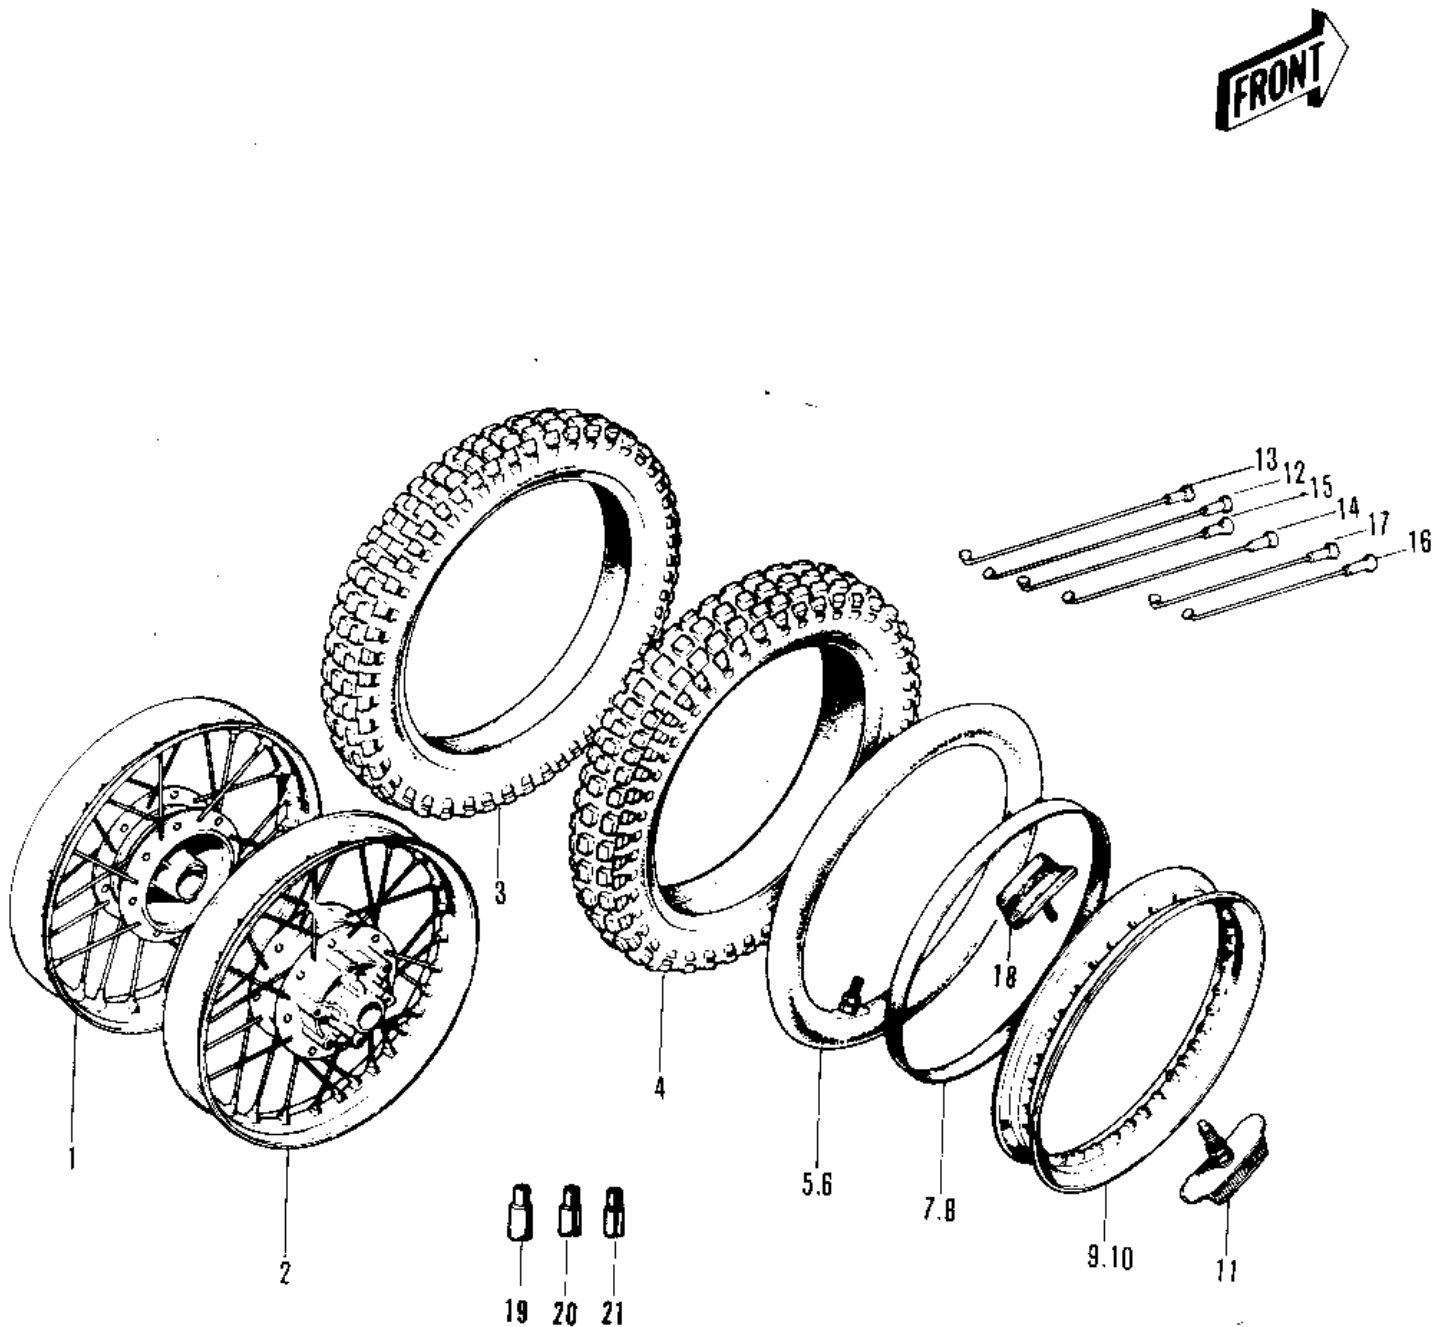

1970 Big Horn PARTS DIAGRAM

WHEELS/TIRES

1970 Big Horn PARTS LIST

WHEELS/TIRES

ITEM NAME	PART NUMBER	QUANTITY
WHEEL ASSY-FRONT (Ref # 1)	41074-016	1
WHEEL ASSY-REAR (Ref # 2)	42048-012	1
UNAVAILABLE IN PRICE BOOK (Ref # 3)	41019-008	1
UNAVAILABLE IN PRICE BOOK (Ref # 4)	41019-002	1
TUBE,2.75/3.70-21 (Ref # 5)	41022-1021	1
UNAVAILABLE IN PRICE BOOK (Ref # 6)	41022-024	1
BAND,RIM,3.00-21 (Ref # 7)	41023-1001	1
BAND,RIM,4.00/5.10-18 (Ref # 8)	41023-1006	1
RIM 1.60AX21 ALUMINUM (Ref # 9)	41025-038	1
RIM 1.85BX18 ALUMINUM (Ref # 10)	41025-039	1
PROTECTOR-BEAD 1.60A (Ref # 11)	41024-006	1
SPOKE-ASY,INNER (Ref # 12)	41027-035	2
SPOKE-ASY,OUTER (Ref # 13)	41028-034	2
SPOKE-ASY,INNER (Ref # 14)	41027-036	2
SPOKE-ASY,OUTER (Ref # 15)	41028-035	1
SPOKE-ASY,INNER (Ref # 16)	41027-037	1
SPOKE-ASY,OUTER (Ref # 17)	41028-036	1
PROTECTOR-BEAD 1.85B (Ref # 18)	41024-007	1
WEIGHT,BALANCE,30G (Ref # 19)	41075-1009	1
WEIGHT,BALANCE,20G (Ref # 20)	41075-1008	1
WEIGHT,BALANCE,10G (Ref # 21)	41075-1007	1