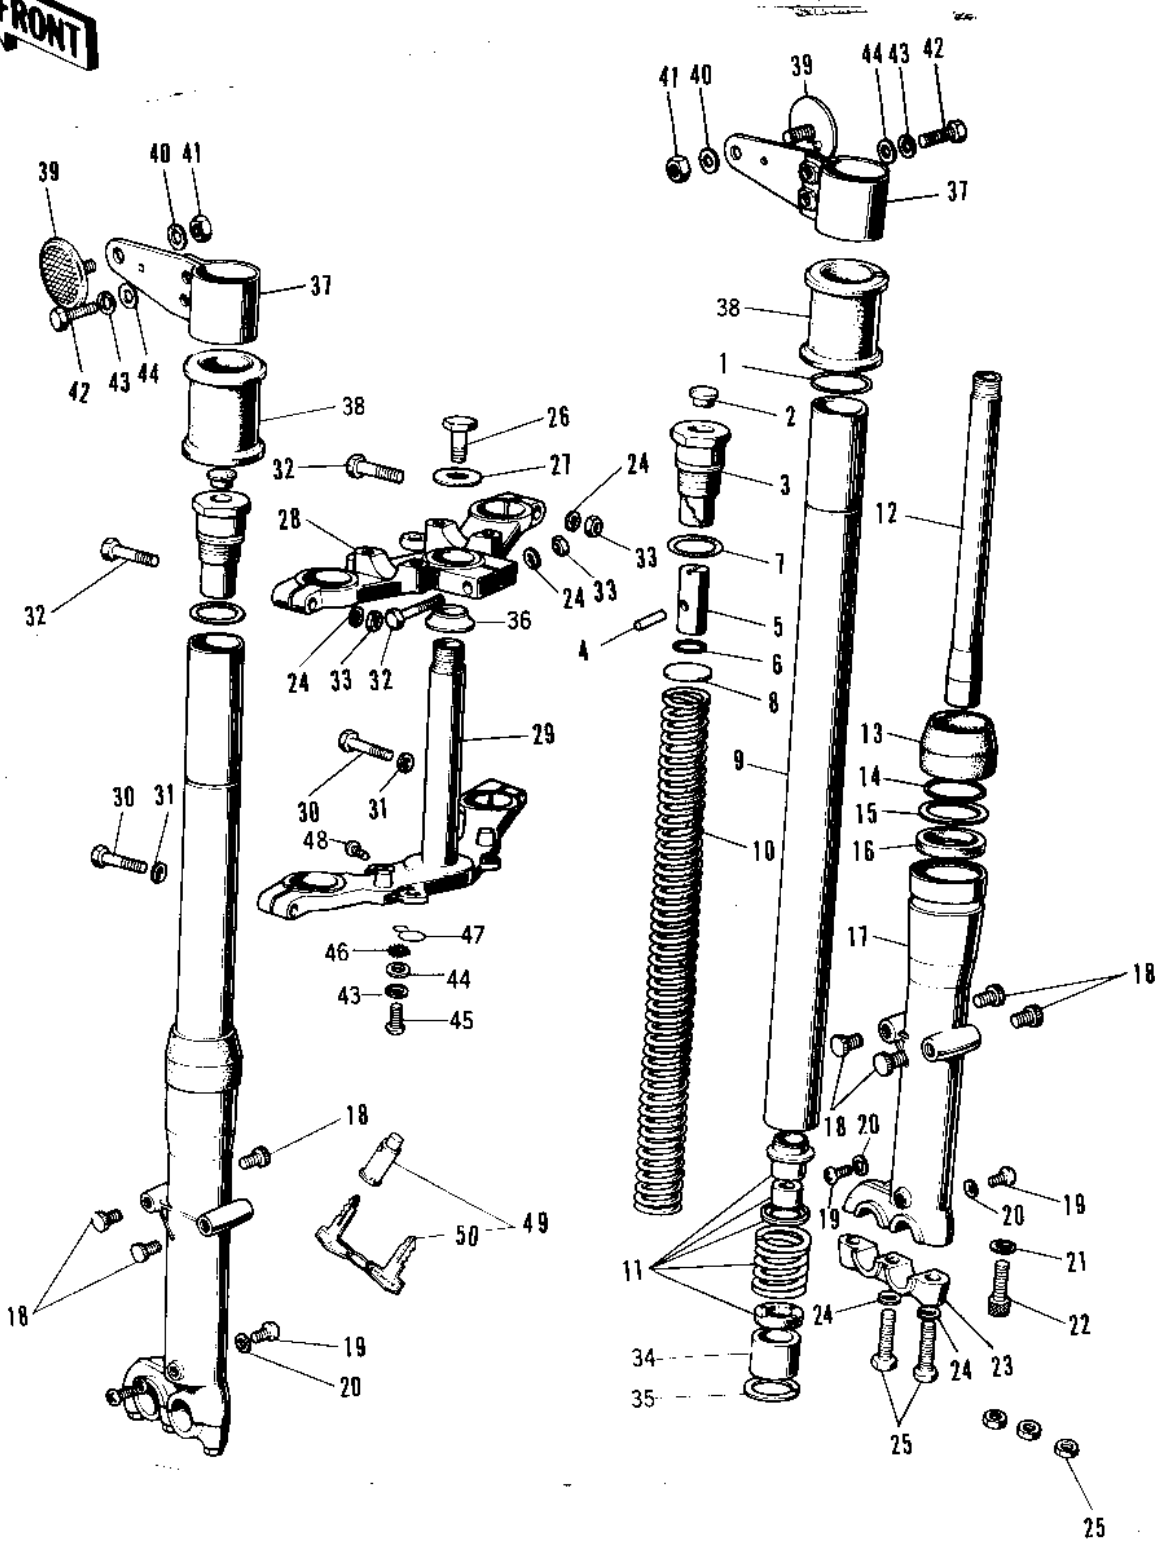

1970 Big Horn PARTS DIAGRAM

FRONT FORK

1970 Big Horn PARTS LIST

FRONT FORK

ITEM NAME	PART NUMBER	QUANTITY
FRONT FORK ASSY (Ref # 1~35)	44001-056	(1
FRONT FORK ASSY (Ref # 1~35)	44001-065	1
CIRCLIP (Ref # 1)	44044-009	2
BOLT-FORK TOP (Ref # 2~6)	44041-030	2
CAP CARB MOUNT HOLE (Ref # 2)	14039-001	2
'O' RING FORK TOP (Ref # 7)	44046-015	2
WASHER-FORK SPRG SEAT (Ref # 8)	44029-015	2
TUBE-FORK INNER (Ref # 9)	44013-022	2
SPRING-FORK (Ref # 10)	44026-028	2
CYLINDER-FORK (Ref # 11, 12)	44022-003	2
DUST SHIELD (Ref # 13)	44010-017	2
CIRCLIP OIL SEAL FIT (Ref # 14)	44044-005	2
WASHER OIL SEAL FIT (Ref # 15)	44043-023	2
OIL SEAL,FORK (Ref # 16)	44009-020	2
TUBE,LH,FORK OUTER (Ref # 17)	44005-030-80	2
CAP (Ref # 18)	44062-002	7
SCREW PAN HEAD 4X8 (Ref # 19)	220B0408	4
GASKET FORK DRAIN PLG (Ref # 20)	44045-002	4
GASKET FORK CYL BOLT (Ref # 21)	44045-030	2
BOLT FORK CYLINDER (Ref # 22)	44041-027	2
HOLDER-FRONT AXLE (Ref # 23)	44063-001	2
WASHER SPRING 8MM (Ref # 24)	461F0800	9
BOLT-SMALL-UPSET (Ref # 25)	115B0832	6
NUT,8MM (Ref # 25)	311B0800	6
BOLT STRNG STEM HEAD (Ref # 26)	44041-007	1
WASHER STRNG STEM HD (Ref # 27)	44043-016	1
HEAD-STEERING STEM (Ref # 28)	44039-032	1
STEM-STEERING (Ref # 29)	44037-032	1
BOLT-HEX HEAD,12X36 (Ref # 30)	113B1236A	2