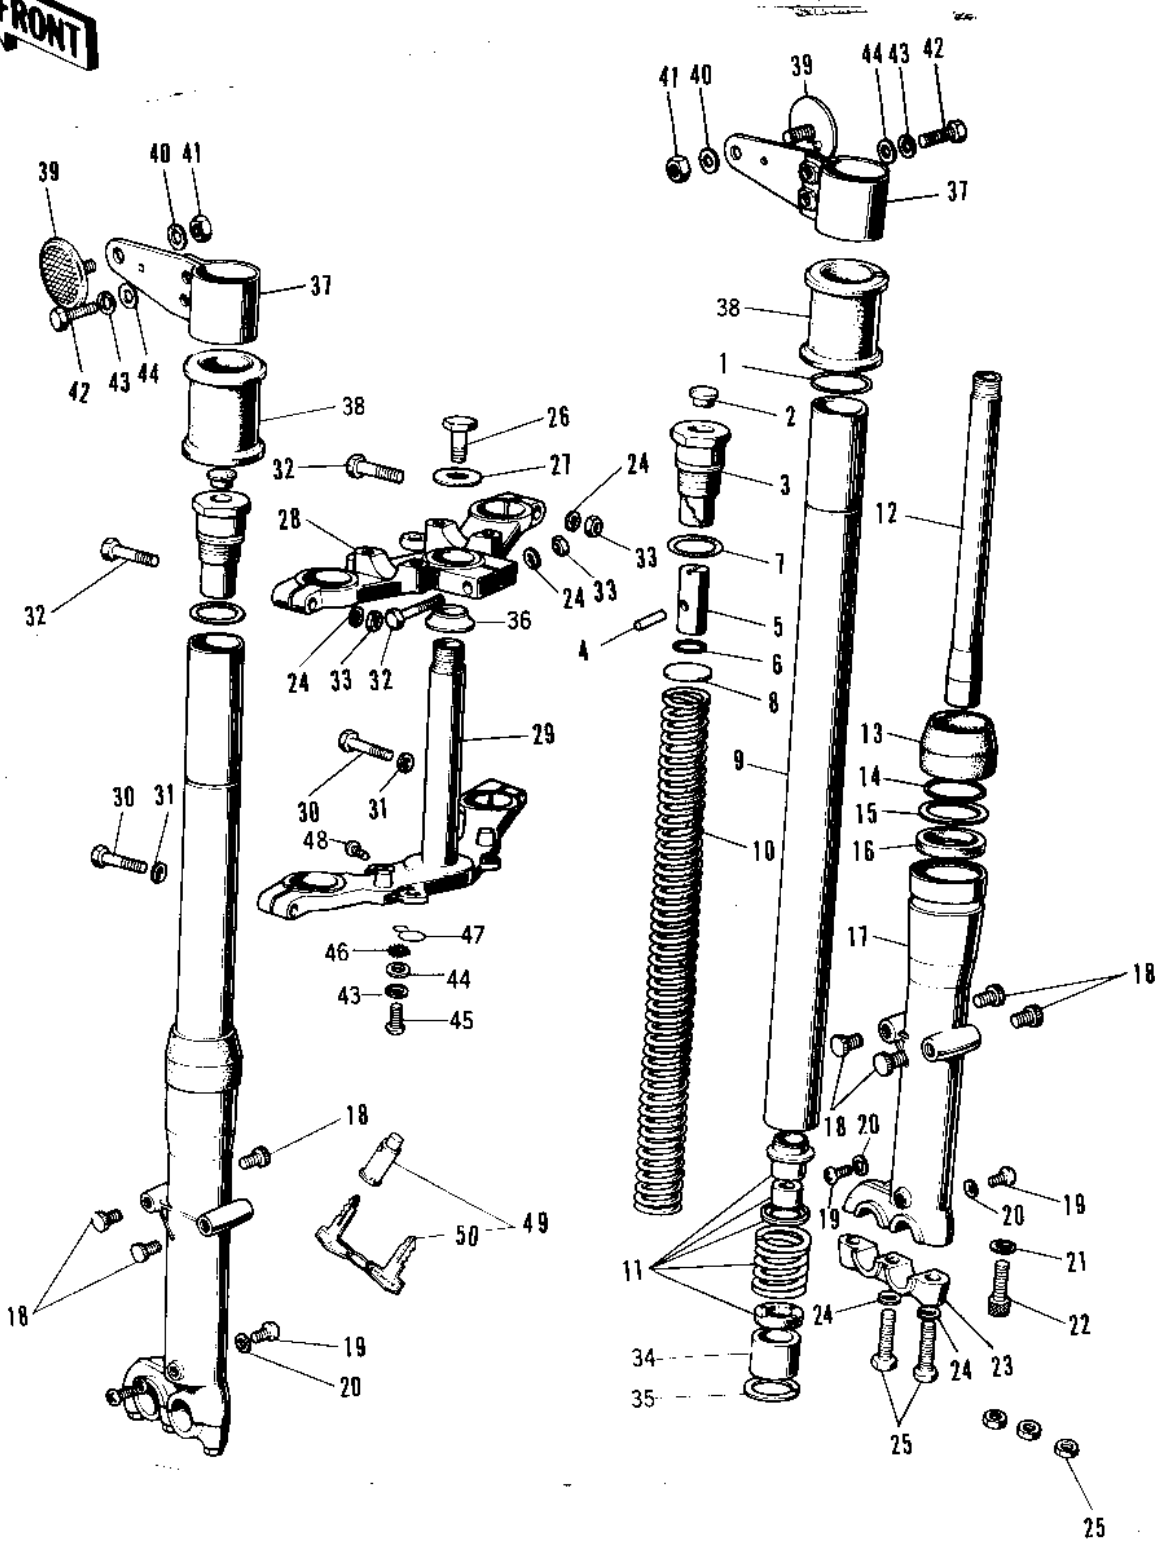

# 1970 Big Horn PARTS DIAGRAM

FRONT FORK

## FRONT FORK

ITEM NAME	PART NUMBER	QUANTITY
FRONT FORK ASSY (Ref # 1~35)	44001-056	(1)
FRONT FORK ASSY (Ref # 1~35)	44001-065	1
CIRCLIP (Ref # 1)	44044-009	2
BOLT-FORK TOP (Ref # 2~6)	44041-030	2
CAP CARB MOUNT HOLE (Ref # 2)	14039-001	2
'O' RING FORK TOP (Ref # 7)	44046-015	2
WASHER-FORK SPRG SEAT (Ref # 8)	44029-015	2
TUBE-FORK INNER (Ref # 9)	44013-022	2
SPRING-FORK (Ref # 10)	44026-028	2
CYLINDER-FORK (Ref # 11, 12)	44022-003	2
DUST SHIELD (Ref # 13)	44010-017	2
CIRCLIP OIL SEAL FIT (Ref # 14)	44044-005	2
WASHER OIL SEAL FIT (Ref # 15)	44043-023	2
OIL SEAL,FORK (Ref # 16)	44009-020	2
TUBE,LH,FORK OUTER (Ref # 17)	44005-030-80	2
CAP (Ref # 18)	44062-002	7
SCREW PAN HEAD 4X8 (Ref # 19)	220B0408	4
GASKET FORK DRAIN PLG (Ref # 20)	44045-002	4
GASKET FORK CYL BOLT (Ref # 21)	44045-030	2
BOLT FORK CYLINDER (Ref # 22)	44041-027	2
HOLDER-FRONT AXLE (Ref # 23)	44063-001	2
WASHER SPRING 8MM (Ref # 24)	461F0800	9
BOLT-SMALL-UPSET (Ref # 25)	115B0832	6
NUT,8MM (Ref # 25)	311B0800	6
BOLT STRNG STEM HEAD (Ref # 26)	44041-007	1
WASHER STRNG STEM HD (Ref # 27)	44043-016	1
HEAD-STEERING STEM (Ref # 28)	44039-032	1
STEM-STEERING (Ref # 29)	44037-032	1
BOLT-HEX HEAD,12X36 (Ref # 30)	113B1236A	2