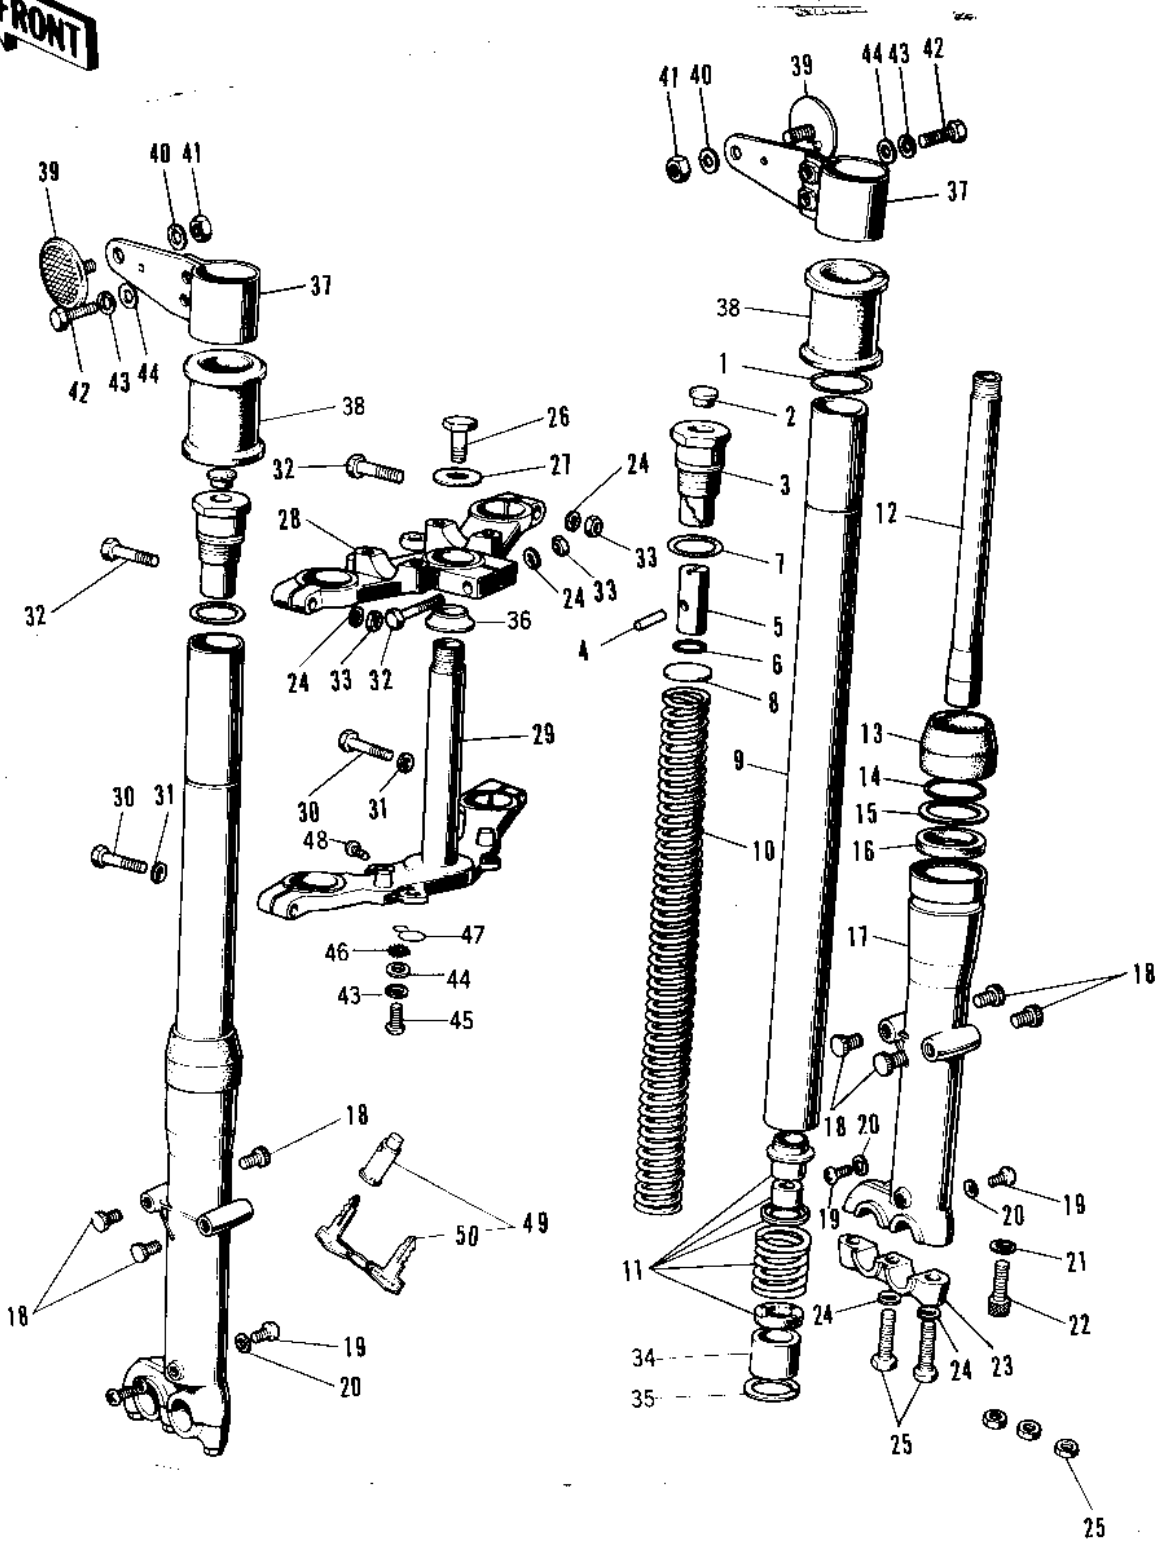

## 1970 Big Horn PARTS DIAGRAM

FRONT FORK

### FRONT FORK

ITEM NAME	PART NUMBER	QUANTITY
FRONT FORK ASSY (Ref # 1~35)	44001-056	1
FRONT FORK ASSY (Ref # 1~35)	44001-065	1
CIRCLIP (Ref # 1)	44044-009	1
BOLT-FORK TOP (Ref # 2~6)	44041-030	1
CAP CARB MOUNT HOLE (Ref # 2)	14039-001	1
'O' RING FORK TOP (Ref # 7)	44046-015	1
WASHER-FORK SPRG SEAT (Ref # 8)	44029-015	1
TUBE-FORK INNER (Ref # 9)	44013-022	1
SPRING-FORK (Ref # 10)	44026-028	1
CYLINDER-FORK (Ref # 11, 12)	44022-003	1
DUST SHIELD (Ref # 13)	44010-017	1
CIRCLIP OIL SEAL FIT (Ref # 14)	44044-005	1
WASHER OIL SEAL FIT (Ref # 15)	44043-023	1
OIL SEAL,FORK (Ref # 16)	44009-020	1
TUBE,LH,FORK OUTER (Ref # 17)	44005-030-80	1
CAP (Ref # 18)	44062-002	1
SCREW PAN HEAD 4X8 (Ref # 19)	220B0408	1
GASKET FORK DRAIN PLG (Ref # 20)	44045-002	1
GASKET FORK CYL BOLT (Ref # 21)	44045-030	1
BOLT FORK CYLINDER (Ref # 22)	44041-027	1
HOLDER-FRONT AXLE (Ref # 23)	44063-001	1
WASHER SPRING 8MM (Ref # 24)	461F0800	1
BOLT-SMALL-UPSET (Ref # 25)	115B0832	1
NUT,8MM (Ref # 25)	311B0800	2
BOLT STRNG STEM HEAD (Ref # 26)	44041-007	1
WASHER STRNG STEM HD (Ref # 27)	44043-016	1
HEAD-STEERING STEM (Ref # 28)	44039-032	1
STEM-STEERING (Ref # 29)	44037-032	1
BOLT-HEX HEAD,12X36 (Ref # 30)	113B1236A	1

## 1970 Big Horn PARTS LIST

FRONT FORK

ITEM NAME	PART NUMBER	QUANTITY
KEY SET NO.141 (Ref # 50)	27008-034-41	1
KEY SET NO.142 (Ref # 50)	27008-034-42	1
KEY SET NO.143 (Ref # 50)	27008-034-43	1