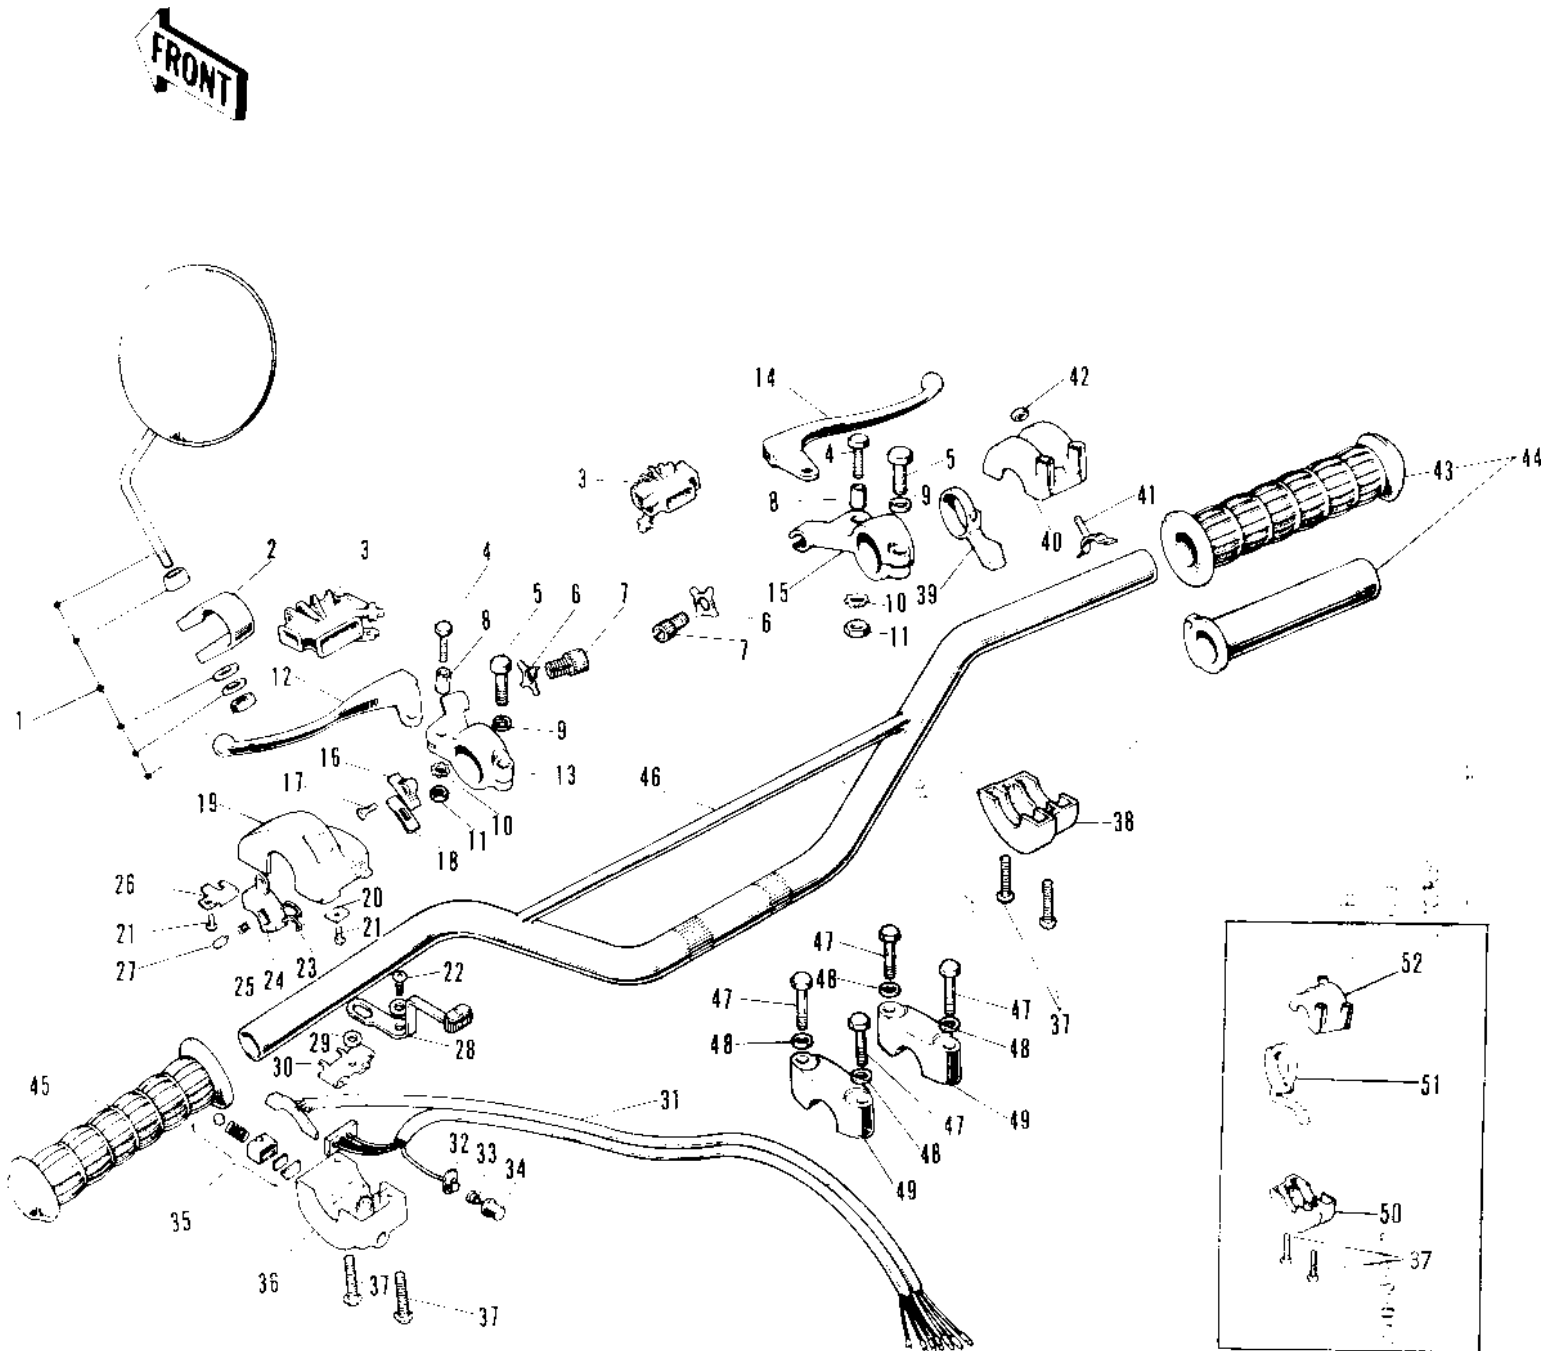

1970 Big Horn PARTS DIAGRAM

HANDLEBAR

1970 Big Horn PARTS LIST

HANDLEBAR

ITEM NAME	PART NUMBER	QUANTITY
REAR VIEW MIRROR (Ref # 1)	56001-005	1
BRACKET (Ref # 2)	56006-001	1
LEVER ASSY-CLUTCH (Ref # 3~13)	46076-014	1
DUST COVER (Ref # 3)	46071-001	2
BOLT HEX HEAD 5X20 (Ref # 4)	92007-020	2
BOLT-UPSET (Ref # 5)	112N0620	2
NUT LOCK ADJUST SCREW (Ref # 6)	46056-001	2
SCREW CABLE ADJUST (Ref # 7)	46055-003	2
COLLAR LEVER (Ref # 8)	46059-011	2
WASHER PLAIN 6MM (Ref # 9)	410B0600	2
WASHER LOCK 5MM (Ref # 10)	464H0500	2
NUT 5MM (Ref # 11)	312B0500	2
LEVER-CLUTCH (Ref # 12)	46092-015	1
HOLDER,CLUTCH LEVER (Ref # 13)	46094-010	1
LEVER ASSY-FRNT BRAKE (Ref # 14, 15)	46021-010	1
LEVER FRONT BRAKE (Ref # 14)	46058-004	1
HOLDER-FR BRAKE LEVER (Ref # 15)	46060-006	1
CASE ASSY-L.H (Ref # 16~37)	46091-004	1
KNOB-L.H SWITCH (Ref # 16)	46044-011	1
SCREW CNTSNK HD 3X8 (Ref # 17)	221B0308A	1
SPRING L.H SW KNOB (Ref # 18)	46031-003	1
CASE L.H SWITCH UPPER (Ref # 19)	46086-013	1
HOLDER L.H SW UPPER A (Ref # 20)	46085-013	1
SCREW PAN HEAD 3X5 (Ref # 21)	220B0305A	2
SCREW PAN HEAD 3X8 (Ref # 22)	220B0308	1
PLATE L.H SW CONTACT (Ref # 23)	46080-002	2
SWITCH L.H (Ref # 24)	46089-003	1
SPRING L.H SWITCH (Ref # 25)	46031-004	1
HOLDER L.H SW LOWER B (Ref # 26)	46085-014	1