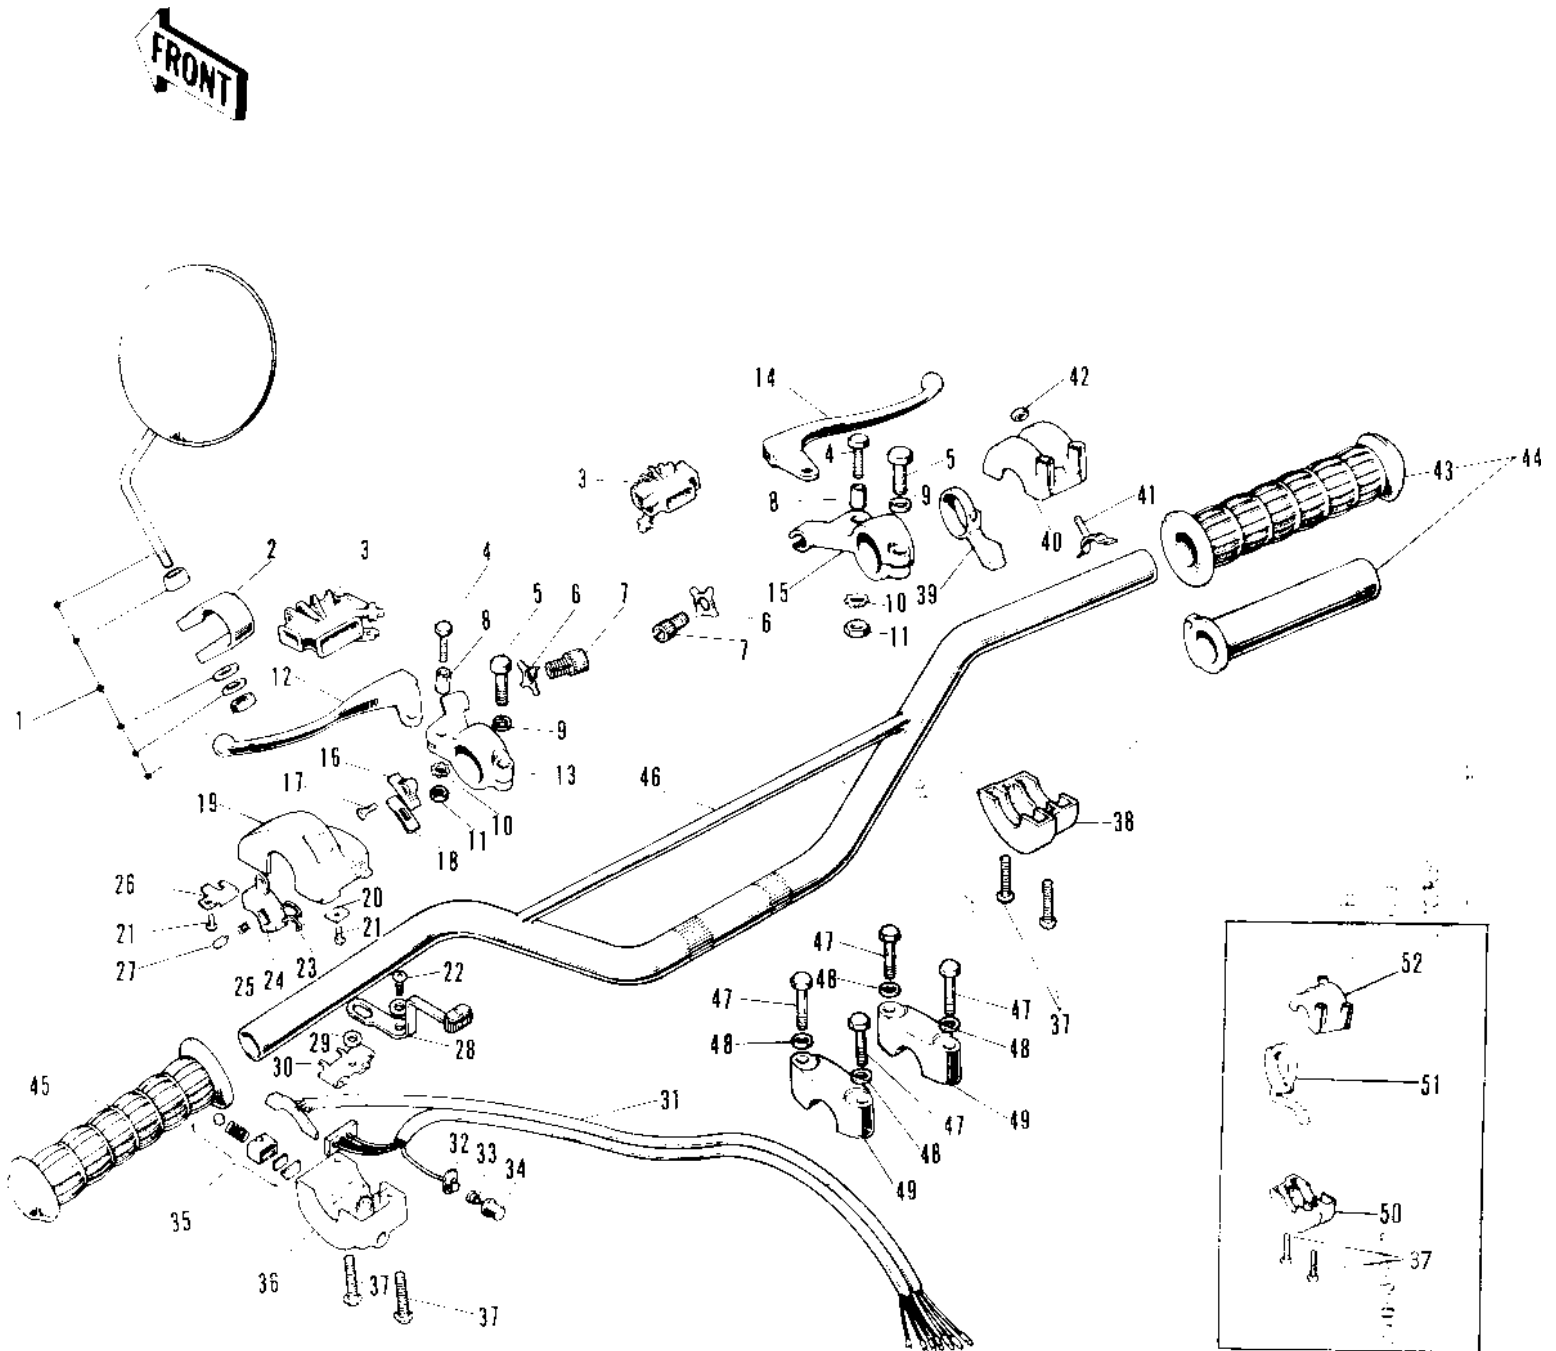

1970 Big Horn PARTS DIAGRAM

HANDLEBAR

1970 Big Horn PARTS LIST

HANDLEBAR

ITEM NAME	PART NUMBER	QUANTITY
REAR VIEW MIRROR (Ref # 1)	56001-005	1
BRACKET (Ref # 2)	56006-001	1
LEVER ASSY-CLUTCH (Ref # 3~13)	46076-014	1
DUST COVER (Ref # 3)	46071-001	1
BOLT HEX HEAD 5X20 (Ref # 4)	92007-020	1
BOLT-UPSET (Ref # 5)	112N0620	1
NUT LOCK ADJUST SCREW (Ref # 6)	46056-001	1
SCREW CABLE ADJUST (Ref # 7)	46055-003	1
COLLAR LEVER (Ref # 8)	46059-011	1
WASHER PLAIN 6MM (Ref # 9)	410B0600	1
WASHER LOCK 5MM (Ref # 10)	464H0500	1
NUT 5MM (Ref # 11)	312B0500	2
LEVER-CLUTCH (Ref # 12)	46092-015	1
HOLDER,CLUTCH LEVER (Ref # 13)	46094-010	1
LEVER ASSY-FRNT BRAKE (Ref # 14, 15)	46021-010	1
LEVER FRONT BRAKE (Ref # 14)	46058-004	1
HOLDER-FR BRAKE LEVER (Ref # 15)	46060-006	1
CASE ASSY-L.H (Ref # 16~37)	46091-004	1
KNOB-L.H SWITCH (Ref # 16)	46044-011	1
SCREW CNTSNK HD 3X8 (Ref # 17)	221B0308A	1
SPRING L.H SW KNOB (Ref # 18)	46031-003	1
CASE L.H SWITCH UPPER (Ref # 19)	46086-013	1
HOLDER L.H SW UPPER A (Ref # 20)	46085-013	1
SCREW PAN HEAD 3X5 (Ref # 21)	220B0305A	1
SCREW PAN HEAD 3X8 (Ref # 22)	220B0308	1
PLATE L.H SW CONTACT (Ref # 23)	46080-002	1
SWITCH L.H (Ref # 24)	46089-003	1
SPRING L.H SWITCH (Ref # 25)	46031-004	1
HOLDER L.H SW LOWER B (Ref # 26)	46085-014	1