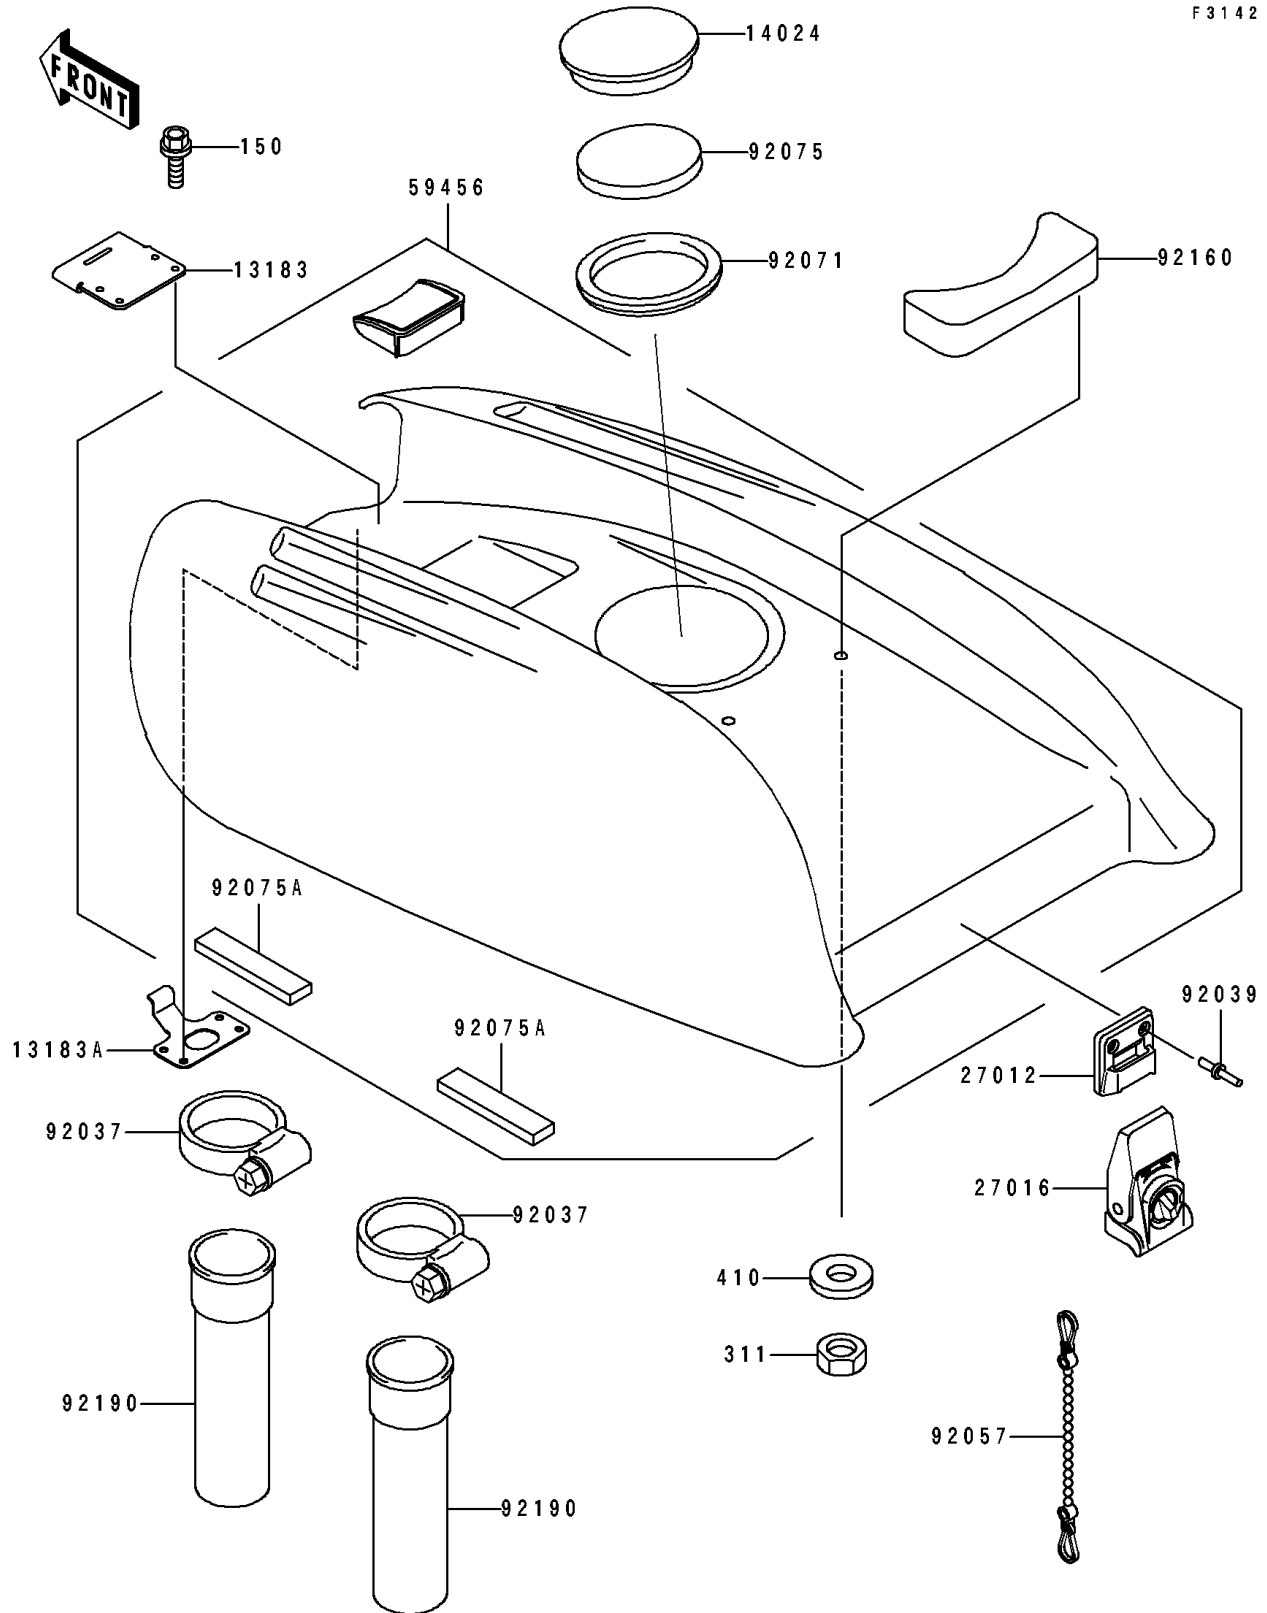

1995 750 SX PARTS DIAGRAM

Engine Hood

F 3142

1995 750 SX PARTS LIST

Engine Hood

ITEM NAME	PART NUMBER	QUANTITY
PLATE,ENGINE HOOD (Ref # 13183)	13183-3788	1
PLATE,ENGINE HOOD (Ref # 13183A)	13183-3789	1
COVER (Ref # 14024)	14024-3748	1
HOOK,ENGINE HOOD LOCK (Ref # 27012)	27012-3762	1
LOCK-ASSY,ENGINE HOOD (Ref # 27016)	27016-3723	1
HOOD-COMP-ENGINE,J.WHITE (Ref # 59456)	59456-3723-8C	1
CLAMP (Ref # 92037)	92037-3738	2
RIVET (Ref # 92039)	92039-3750	2
CHAIN,COVER,L=100 (Ref # 92057)	92057-3704	1
GROMMET (Ref # 92071)	92071-3742	1
DAMPER (Ref # 92075)	92075-3737	1
DAMPER (Ref # 92075A)	92075-3757	4
DAMPER (Ref # 92160)	92160-3772	1
TUBE (Ref # 92190)	92190-3824	2
BOLT-WS,5X25 (Ref # 150)	150R0525	4
NUT-HEX,5MM (Ref # 311)	311R0500	2
W-PLAIN-S,5MM (Ref # 410)	410S0500	2