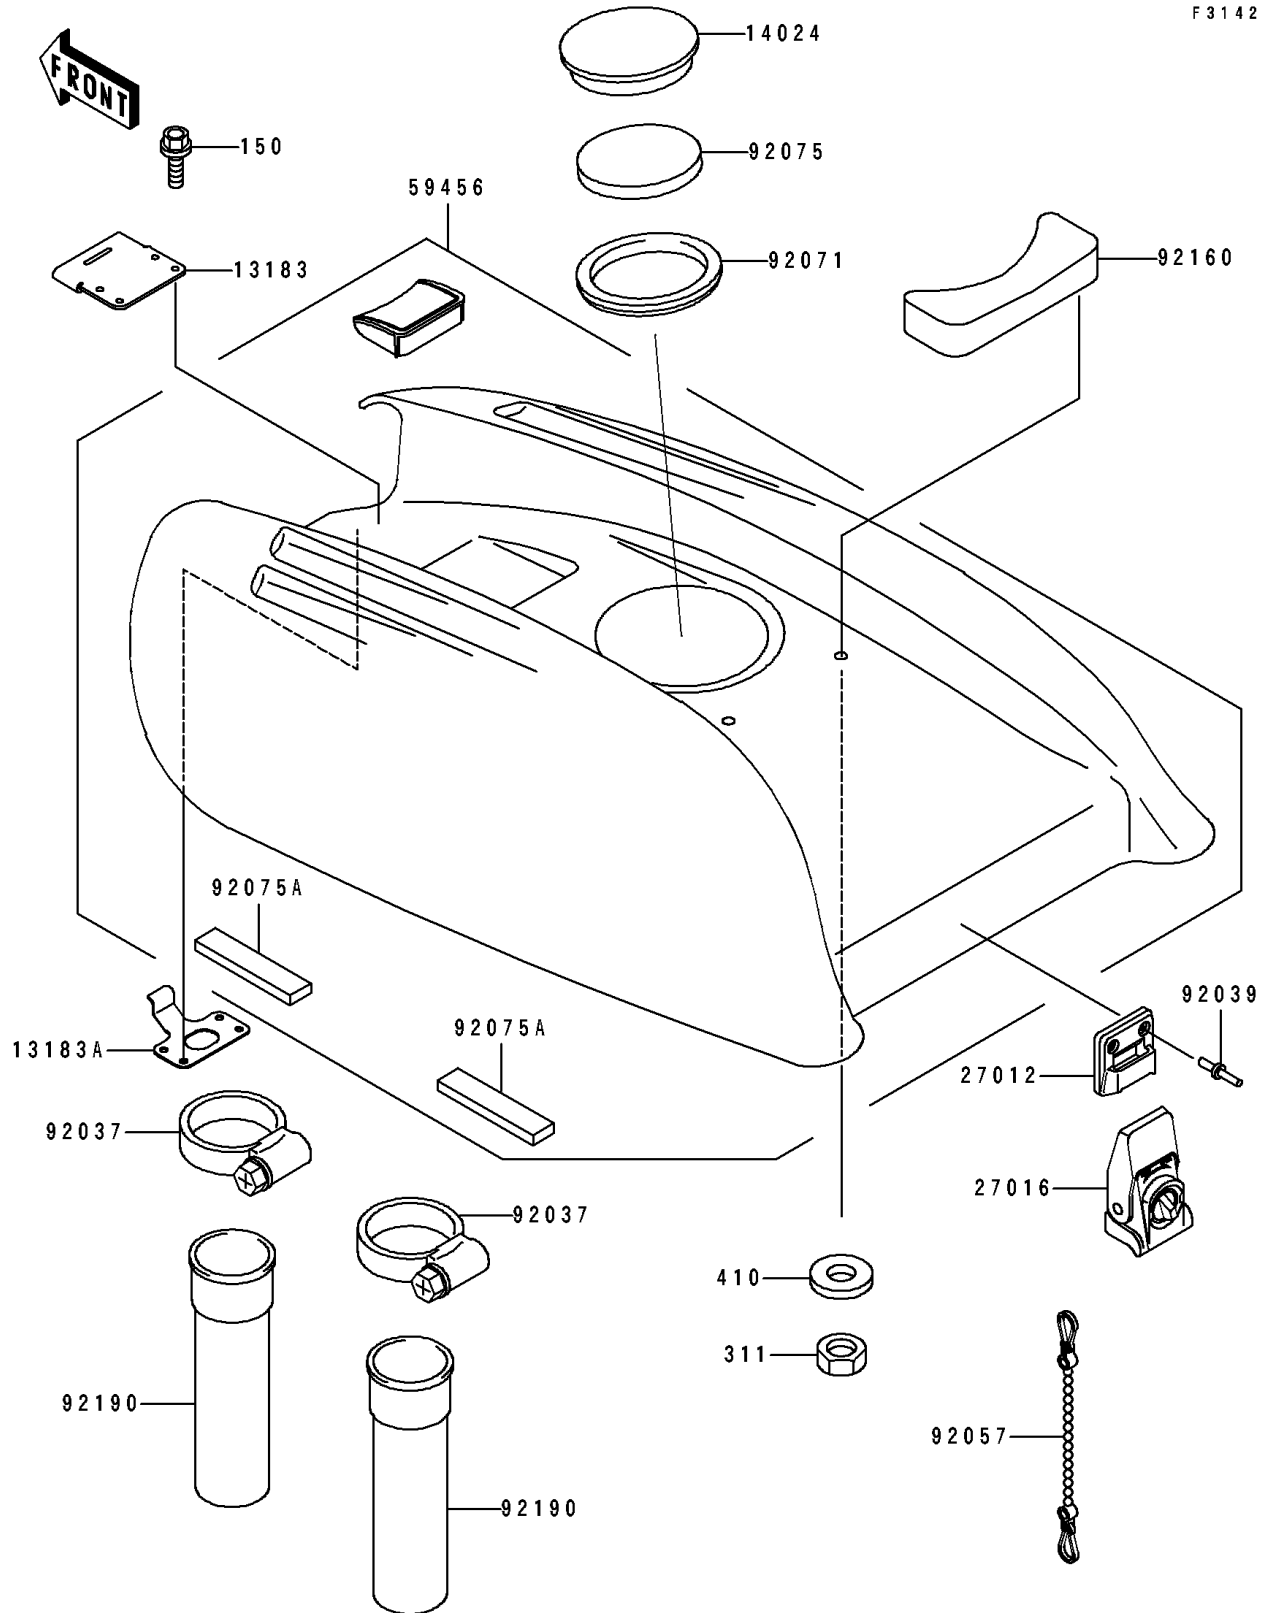

1993 750 SX PARTS DIAGRAM

Engine Hood

F 3142

1993 750 SX PARTS LIST

Engine Hood

ITEM NAME	PART NUMBER	QUANTITY
PLATE,ENGINE HOOD (Ref # 13183)	13183-3788	1
PLATE,ENGINE HOOD (Ref # 13183A)	13183-3789	1
COVER (Ref # 14024)	14024-3748	1
HOOK,ENGINE HOOD LOCK (Ref # 27012)	27012-3762	1
LOCK-ASSY,ENGINE HOOD (Ref # 27016)	27016-3723	1
HOOD-COMP-ENGINE,J.WHITE (Ref # 59456)	59456-3723-8C	1
CLAMP (Ref # 92037)	92037-3738	2
RIVET (Ref # 92039)	92039-3750	2
CHAIN,COVER,L=100 (Ref # 92057)	92057-3704	1
GROMMET (Ref # 92071)	92071-3742	1
DAMPER (Ref # 92075)	92075-3737	1
DAMPER (Ref # 92075A)	92075-3757	4
DAMPER (Ref # 92160)	92160-3772	1
TUBE (Ref # 92190)	92190-3824	2
BOLT-WS,5X25 (Ref # 150)	150R0525	4
NUT-HEX,5MM (Ref # 311)	311R0500	2
W-PLAIN-S,5MM (Ref # 410)	410S0500	2