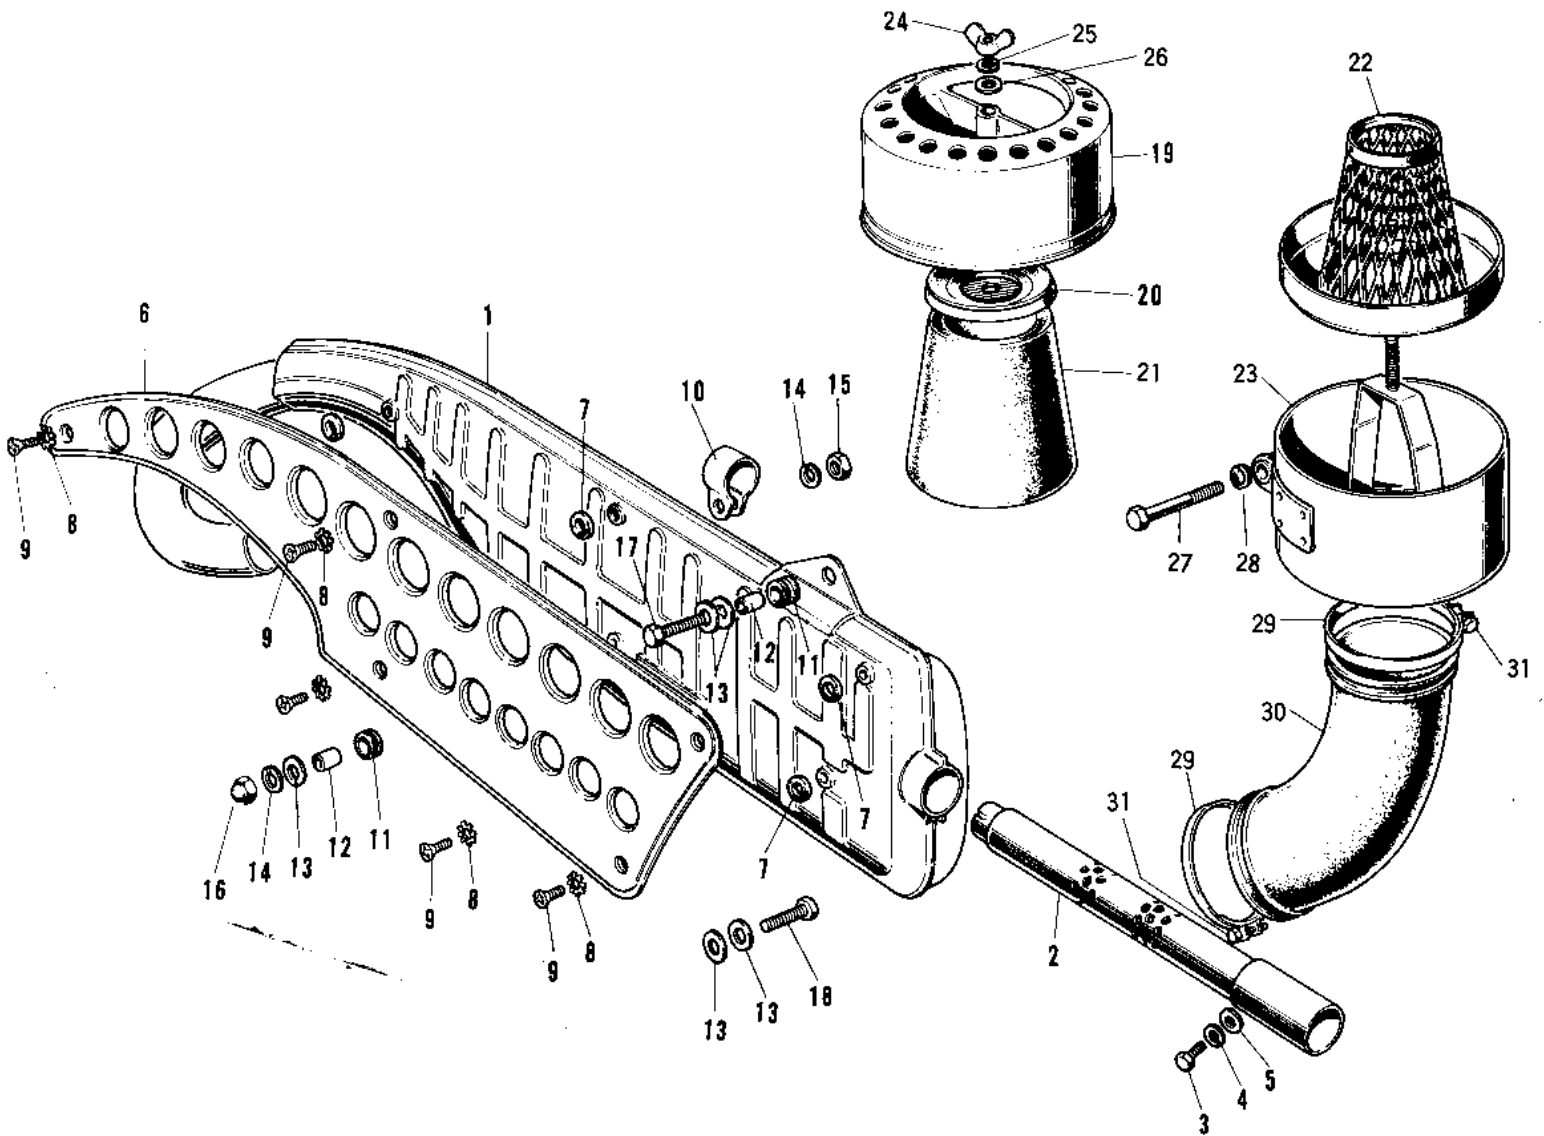

1970 Big Horn PARTS DIAGRAM

AIR CLEANER/MUFFLER

1970 Big Horn PARTS LIST

AIR CLEANER/MUFFLER

ITEM NAME	PART NUMBER	QUANTITY
MUFFLER ASSY,F.BLACK (Ref # 1~5)	18001-107-21	1
BAFFLE TUBE (Ref # 2)	18033-040	1
BOLT,6X10 (Ref # 3)	112G0610	1
WASHER SPRING 6MM (Ref # 4)	461F0600	1
WASHER PLAIN 6MM (Ref # 5)	411B0600	1
COVER-MUFFLER (Ref # 6)	18064-003	1
INSULATOR HEAT (Ref # 7)	18065-002	5
WASHER LOCK 6MM (Ref # 8)	463H0600	5
SCREW PAN HEAD 6X10 (Ref # 9)	220E0610	5
BRACKET,UPPER MUFFLER (Ref # 10)	32069-039	1
DAMPER RUBBER-MUFFLER (Ref # 11)	18063-005	2
COLLAR (Ref # 12)	92027-102	2
WASHER,8X26X2.3 (Ref # 13)	92022-1564	5
WASHER SPRING 8MM (Ref # 14)	461F0800	2
NUT 8MM (Ref # 15)	312B0800	1
NUT FUEL TANK FRONT (Ref # 16)	92020-007	1
BOLT,FLANGED,8X35 (Ref # 17)	92001-1577	1
BOLT HEX HEAD 8X28 (Ref # 18)	114G0828	1
AIR CLEANER ASSY (Ref # 19~26)	11010-038	1
CAP-AIR CLEANER (Ref # 19)	11012-014	1
ELEMENT,AIR CLNR,TOP (Ref # 20)	11013-022	1
ELEMENT,AIR CLNR,MAIN (Ref # 21)	11013-021	1
WIRE NET-AIR CLEANER (Ref # 22)	11014-002	1
BODY-AIR CLEANER (Ref # 23)	11011-011	1
NUT-WING,6MM (Ref # 24)	92015-030	1
WASHER SPRING 6MM (Ref # 25)	461F0600	1
WASHER PLAIN 6MM (Ref # 26)	411B0600	1
BOLT,EXCLUSIVE (Ref # 27)	92001-1456	1
WASHER SPRING 6MM (Ref # 28)	461F0600	1