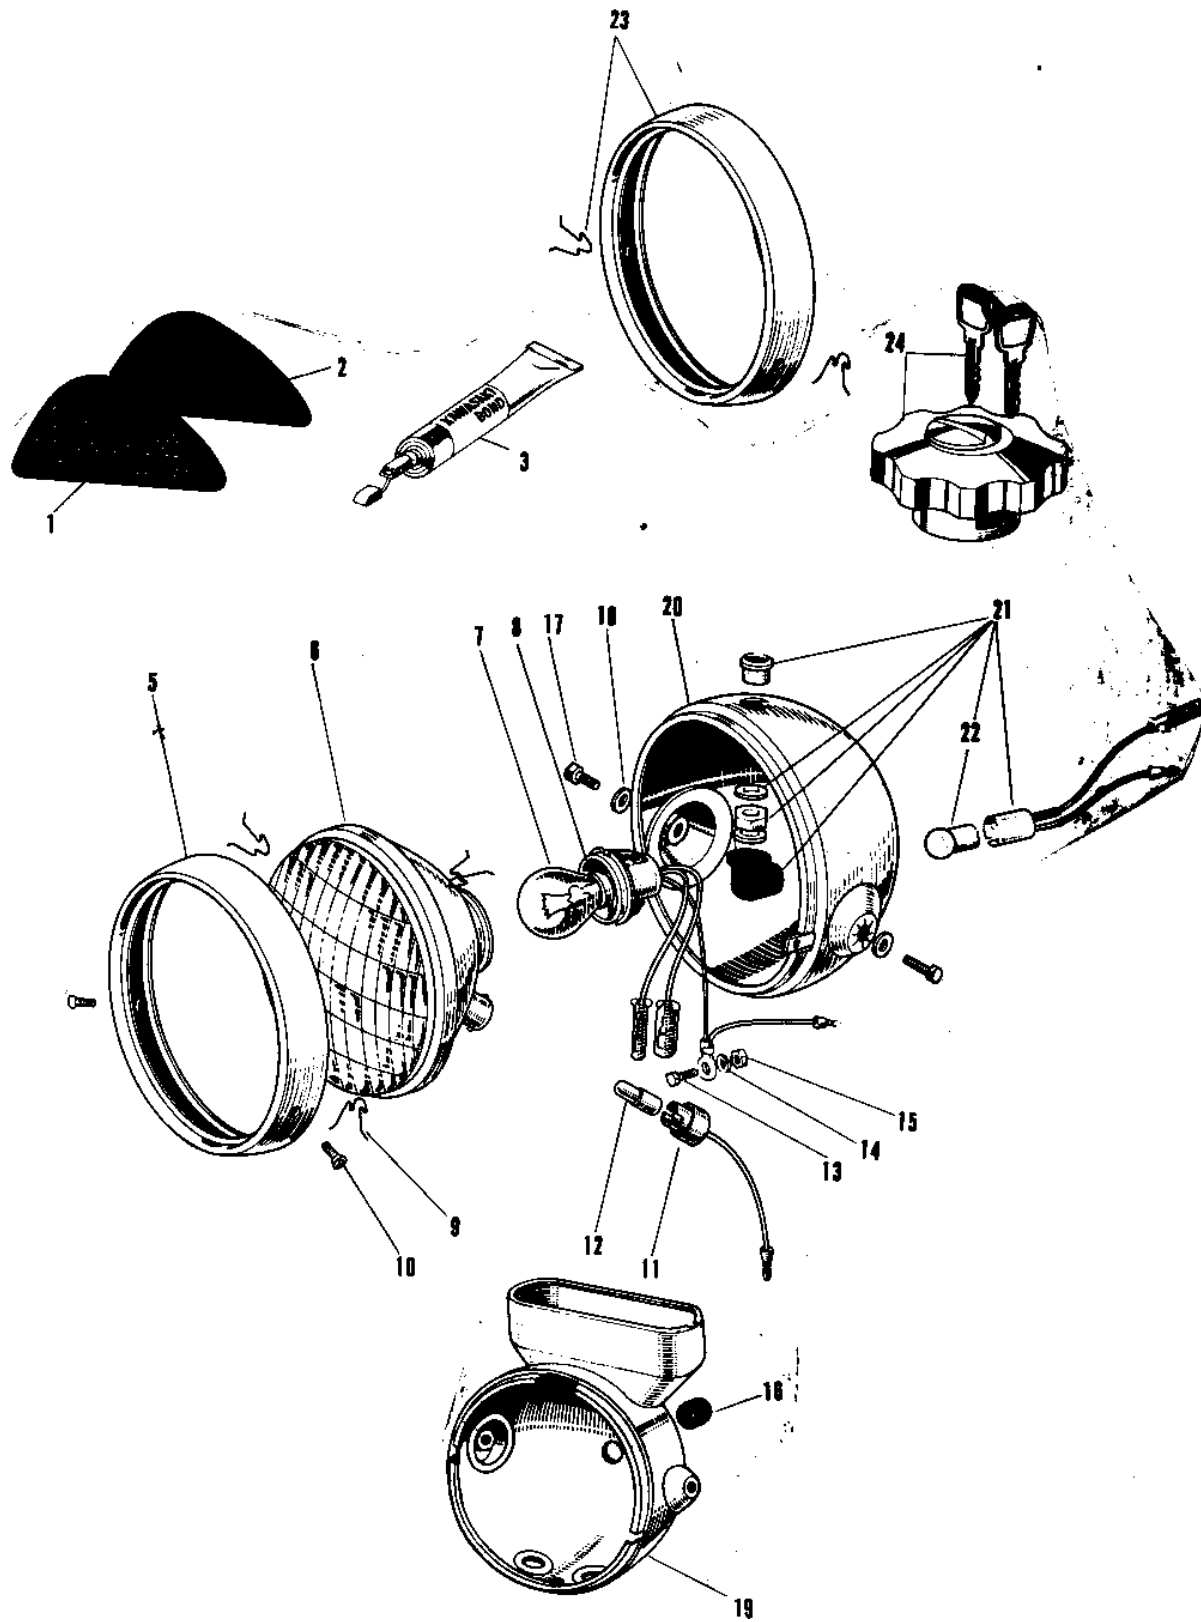

1970 Avenger PARTS DIAGRAM

OPTIONAL PARTS

1970 Avenger PARTS LIST

OPTIONAL PARTS

ITEM NAME	PART NUMBER	QUANTITY
GRIP KNEE L.H (Ref # 1)	51061-015	1
GRIP KNEE R.H (Ref # 2)	51062-013	1
LIQUID GASKET (Ref # 3)	92104-002	1
UNAVAILABLE IN PRICE BOOK (Ref # 5~15)	23004-017	1
RIM HEAD LAMP (Ref # 5)	23006-022	1
UNAVAILABLE IN PRICE BOOK (Ref # 6)	23007-019	1
BULB 12V 35/35W (Ref # 7)	92069-045	1
SOCKET HEAD LAMP (Ref # 8)	23008-017	1
CLAMP HEAD LAMP LENS (Ref # 9)	23009-012	1
SCREW OVL CNTSNK 5X10 (Ref # 10)	222E0510	1
UNAVAILABLE IN PRICE BOOK (Ref # 10)	22E0510A	1
UNAVAILABLE IN PRICE BOOK (Ref # 11)	23008-018	1
BULB 12V 4W (Ref # 12)	92069-046	1
SCREW PAN HEAD 3X6 (Ref # 13)	211B0306	1
SCREW-PAN-HEAD 3X6 (Ref # 13)	220B0306	1
WASHER SPRING 3MM (Ref # 14)	461F0300	1
NUT-HEX (Ref # 15)	311B0300	2
GROMMET 13MM (Ref # 16)	850A1301	1
BOLT,HEX HEAD,10X25 (Ref # 17)	92007-045	1
WASHER SPRING 10MM (Ref # 18)	461F1000	1
BODY HEAD LAMP C.RED (Ref # 19)	23005-017-24	1
BODY HEAD LAMP C.BLUE (Ref # 19)	23005-017-27	1
BODY-HEAD LAMP,F BLK (Ref # 20)	23005-018-21	1
LAMP ASSY HIGH BEAM (Ref # 21)	23016-002	1
BULB 12V 1.5W (Ref # 22)	92069-017	1
RIM HEAD LAMP (Ref # 23)	23006-013	1
CAP FUEL TANK LOCKING (Ref # 24)	51049-009	1