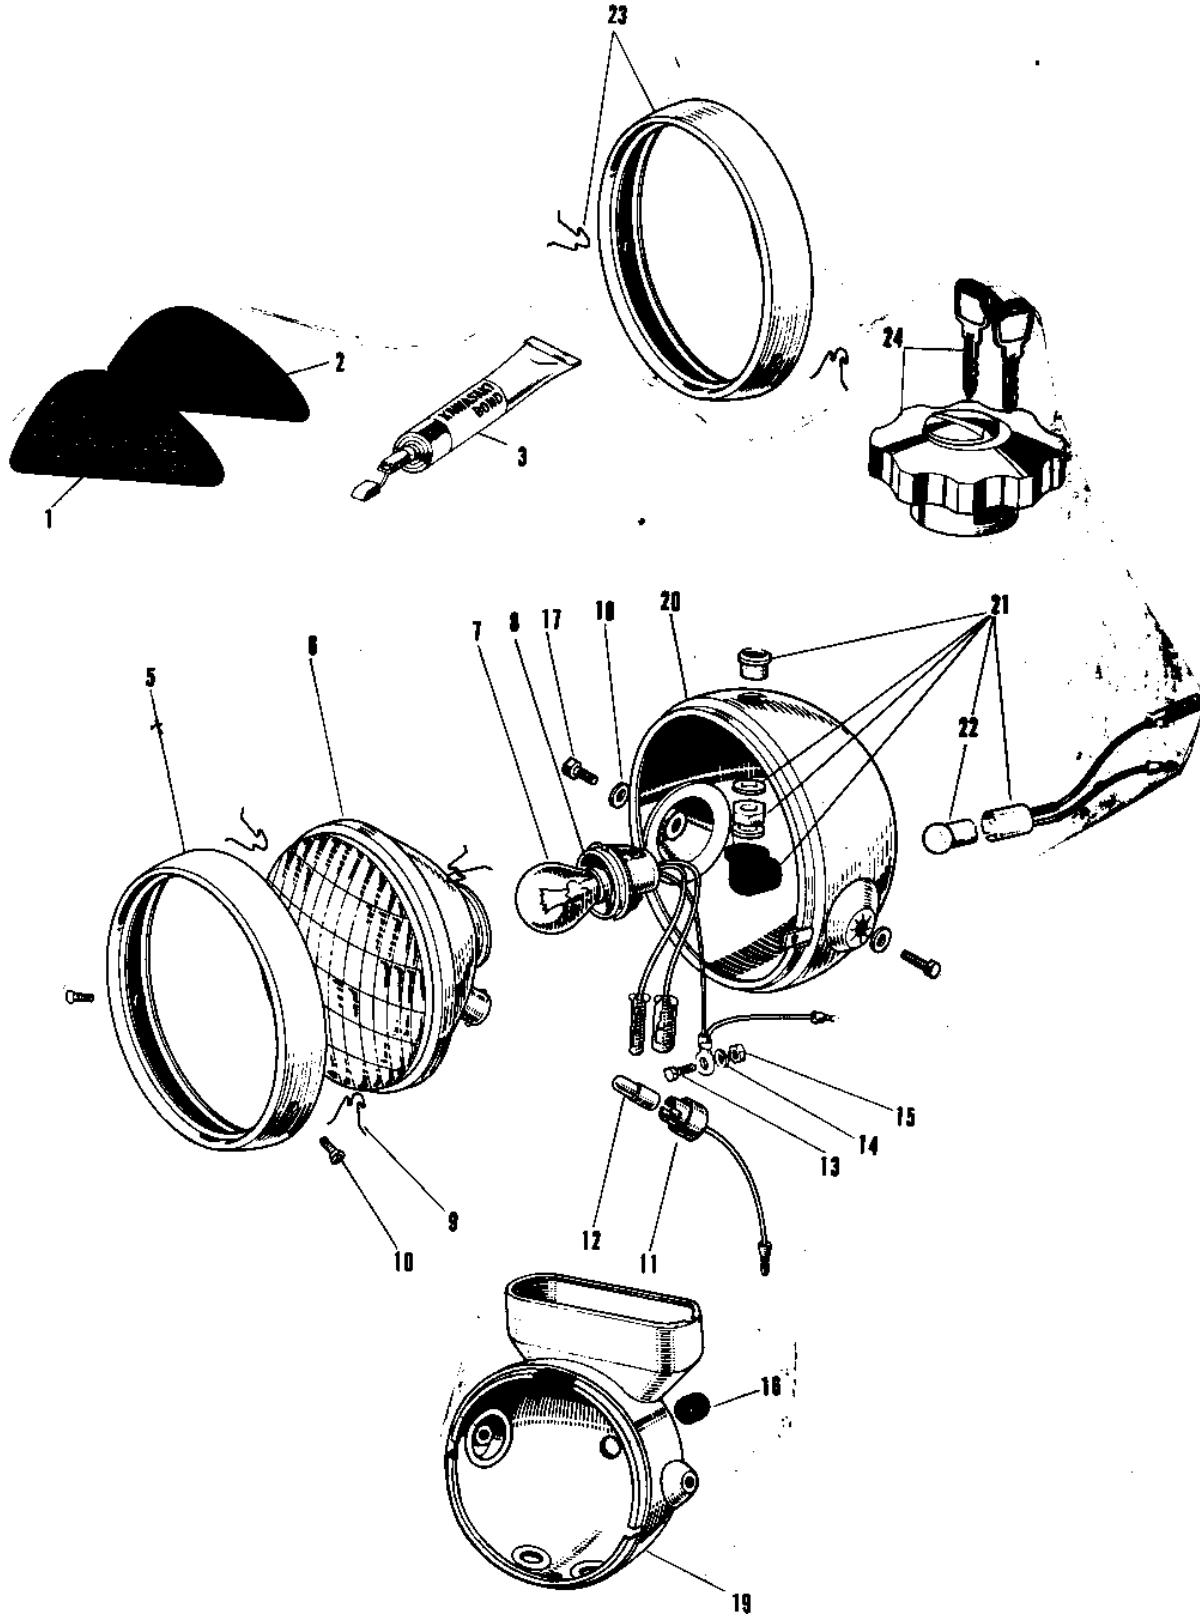

1967 Avenger PARTS DIAGRAM

OPTIONAL PARTS

1967 Avenger PARTS LIST

OPTIONAL PARTS

ITEM NAME	PART NUMBER	QUANTITY
GRIP KNEE L.H (Ref # 1)	51061-015	1
GRIP KNEE R.H (Ref # 2)	51062-013	1
LIQUID GASKET (Ref # 3)	92104-002	AR
UNAVAILABLE IN PRICE BOOK (Ref # 5~15)	23004-017	N/
RIM HEAD LAMP (Ref # 5)	23006-022	1
UNAVAILABLE IN PRICE BOOK (Ref # 6)	23007-019	1
BULB 12V 35/35W (Ref # 7)	92069-045	1
SOCKET HEAD LAMP (Ref # 8)	23008-017	1
CLAMP HEAD LAMP LENS (Ref # 9)	23009-012	3
SCREW OVL CNTSNK 5X10 (Ref # 10)	222E0510	2
UNAVAILABLE IN PRICE BOOK (Ref # 10)	22E0510A	2
UNAVAILABLE IN PRICE BOOK (Ref # 11)	23008-018	1
BULB 12V 4W (Ref # 12)	92069-046	1
SCREW PAN HEAD 3X6 (Ref # 13)	211B0306	1
SCREW-PAN-HEAD 3X6 (Ref # 13)	220B0306	1
WASHER SPRING 3MM (Ref # 14)	461F0300	1
NUT-HEX (Ref # 15)	311B0300	1
NUT-HEX (Ref # 15)	311B0300	1
GROMMET 13MM (Ref # 16)	850A1301	1
BOLT,HEX HEAD,10X25 (Ref # 17)	92007-045	2
WASHER SPRING 10MM (Ref # 18)	461F1000	2
BODY HEAD LAMP C.RED (Ref # 19)	23005-017-24	1
BODY HEAD LAMP C.BLUE (Ref # 19)	23005-017-27	1
BODY-HEAD LAMP,F BLK (Ref # 20)	23005-018-21	1
LAMP ASSY HIGH BEAM (Ref # 21)	23016-002	1
BULB 12V 1.5W (Ref # 22)	92069-017	1
RIM HEAD LAMP (Ref # 23)	23006-013	1
CAP FUEL TANK LOCKING (Ref # 24)	51049-009	1