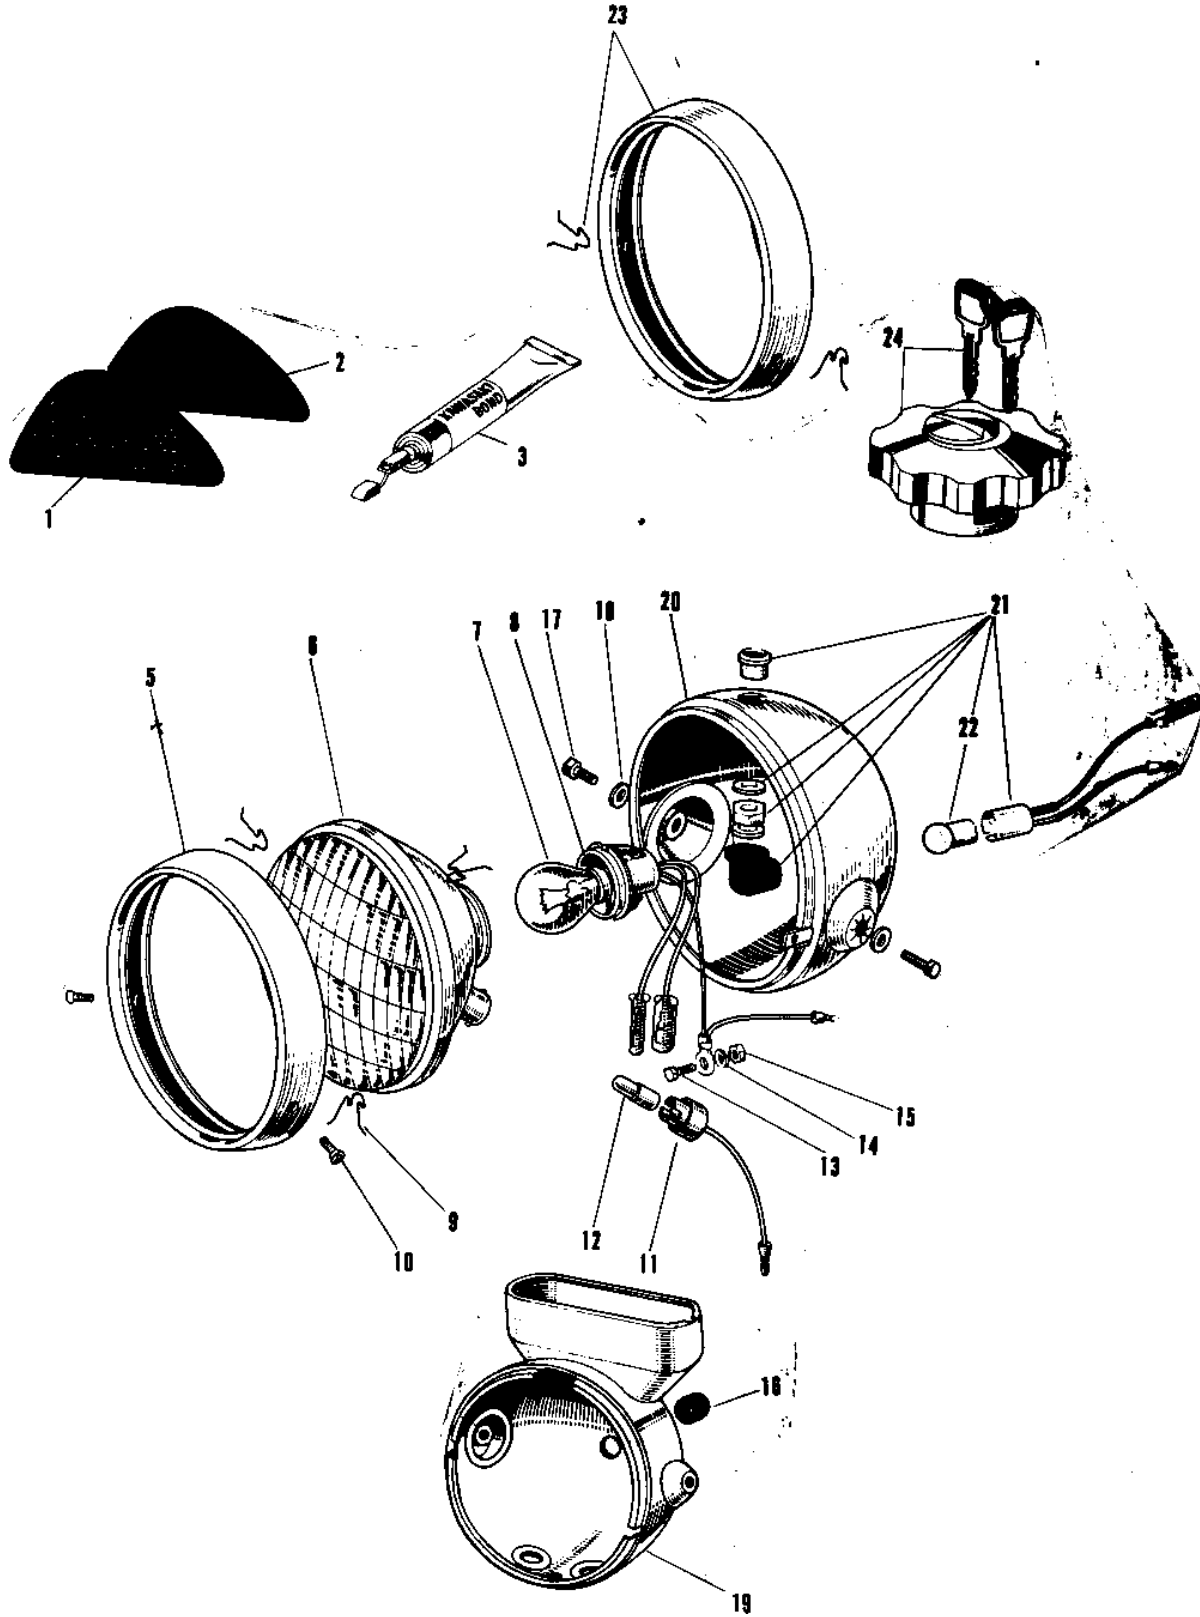

# 1968 Avenger PARTS DIAGRAM

OPTIONAL PARTS

# 1968 Avenger PARTS LIST

## OPTIONAL PARTS

ITEM NAME	PART NUMBER	QUANTITY
GRIP KNEE L.H (Ref # 1)	51061-015	1
GRIP KNEE R.H (Ref # 2)	51062-013	1
LIQUID GASKET (Ref # 3)	92104-002	AR
UNAVAILABLE IN PRICE BOOK (Ref # 5~15)	23004-017	N/
RIM HEAD LAMP (Ref # 5)	23006-022	1
UNAVAILABLE IN PRICE BOOK (Ref # 6)	23007-019	1
BULB 12V 35/35W (Ref # 7)	92069-045	1
SOCKET HEAD LAMP (Ref # 8)	23008-017	1
CLAMP HEAD LAMP LENS (Ref # 9)	23009-012	3
SCREW OVL CNTSNK 5X10 (Ref # 10)	222E0510	2
UNAVAILABLE IN PRICE BOOK (Ref # 10)	22E0510A	2
UNAVAILABLE IN PRICE BOOK (Ref # 11)	23008-018	1
BULB 12V 4W (Ref # 12)	92069-046	1
SCREW PAN HEAD 3X6 (Ref # 13)	211B0306	1
SCREW-PAN-HEAD 3X6 (Ref # 13)	220B0306	1
WASHER SPRING 3MM (Ref # 14)	461F0300	1
NUT-HEX (Ref # 15)	311B0300	1
NUT-HEX (Ref # 15)	311B0300	1
GROMMET 13MM (Ref # 16)	850A1301	1
BOLT,HEX HEAD,10X25 (Ref # 17)	92007-045	2
WASHER SPRING 10MM (Ref # 18)	461F1000	2
BODY HEAD LAMP C.RED (Ref # 19)	23005-017-24	1
BODY HEAD LAMP C.BLUE (Ref # 19)	23005-017-27	1
BODY-HEAD LAMP,F BLK (Ref # 20)	23005-018-21	1
LAMP ASSY HIGH BEAM (Ref # 21)	23016-002	1
BULB 12V 1.5W (Ref # 22)	92069-017	1
RIM HEAD LAMP (Ref # 23)	23006-013	1
CAP FUEL TANK LOCKING (Ref # 24)	51049-009	1