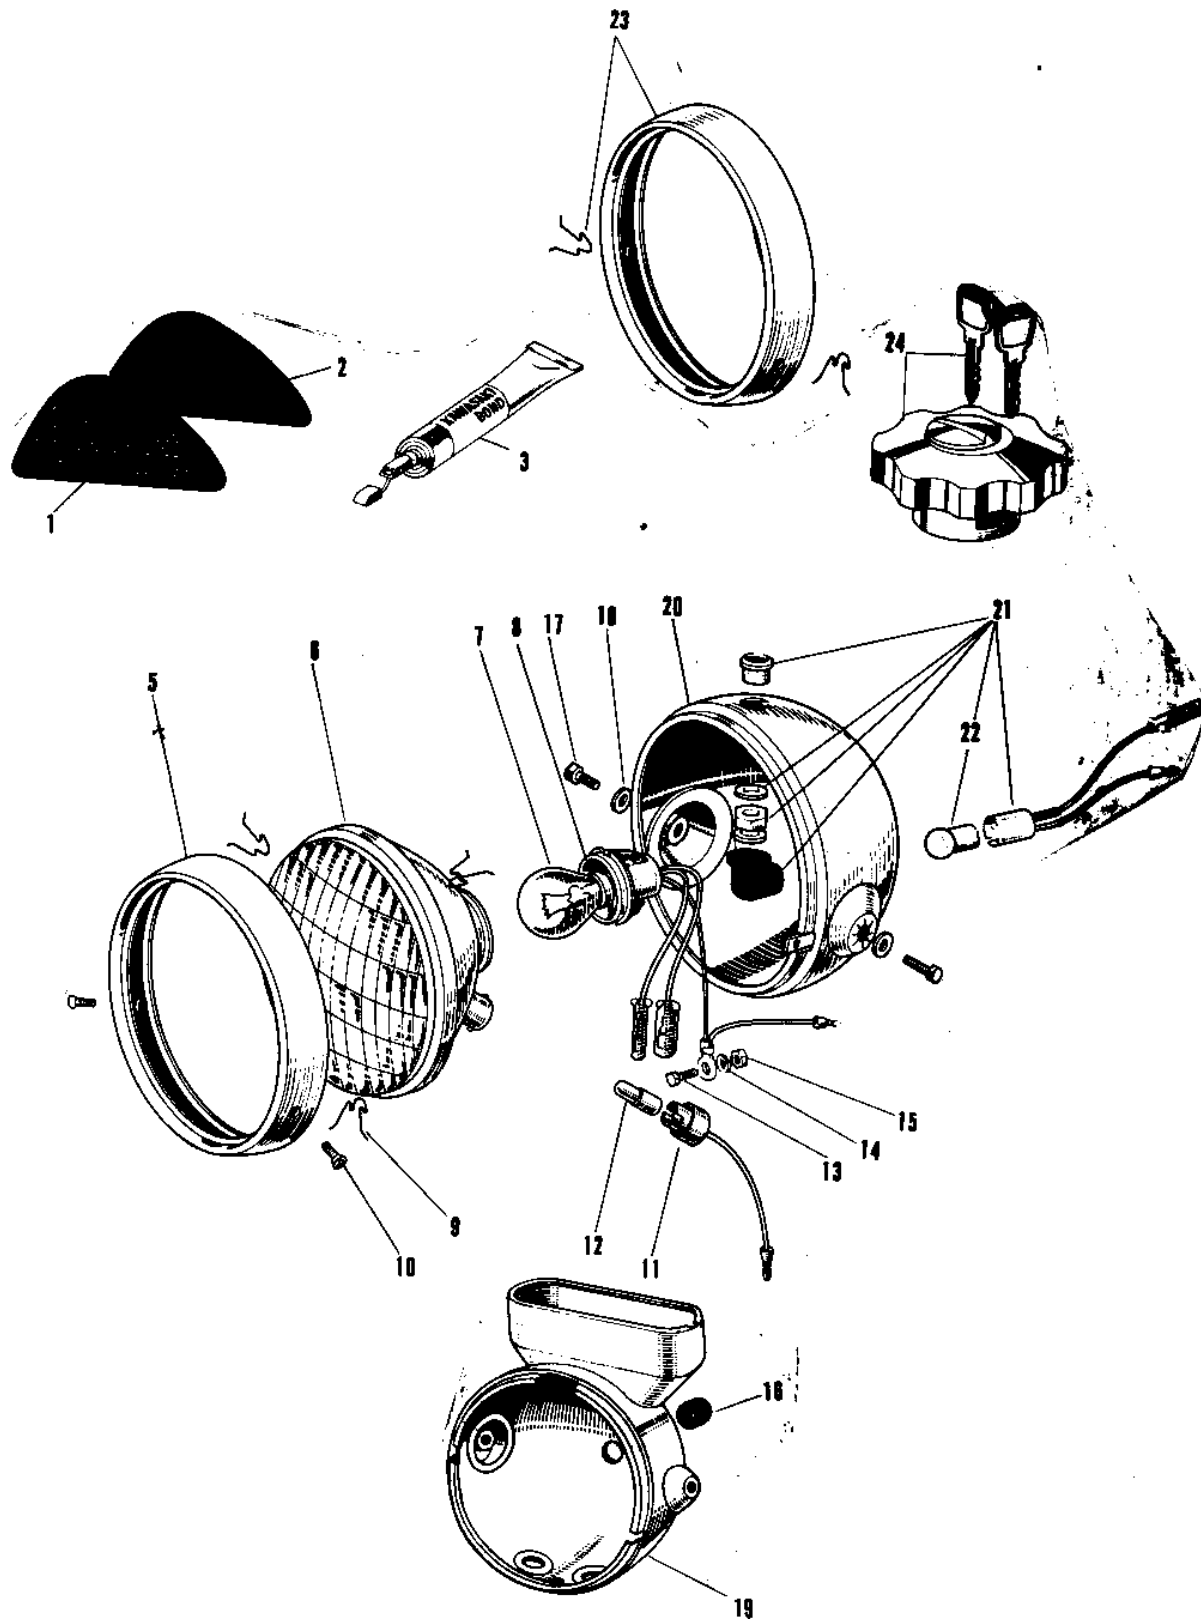

1968 Avenger PARTS DIAGRAM

OPTIONAL PARTS

1968 Avenger PARTS LIST

OPTIONAL PARTS

ITEM NAME	PART NUMBER	QUANTITY
GRIP KNEE L.H (Ref # 1)	51061-015	1
GRIP KNEE R.H (Ref # 2)	51062-013	1
LIQUID GASKET (Ref # 3)	92104-002	1
UNAVAILABLE IN PRICE BOOK (Ref # 5~15)	23004-017	1
RIM HEAD LAMP (Ref # 5)	23006-022	1
UNAVAILABLE IN PRICE BOOK (Ref # 6)	23007-019	1
BULB 12V 35/35W (Ref # 7)	92069-045	1
SOCKET HEAD LAMP (Ref # 8)	23008-017	1
CLAMP HEAD LAMP LENS (Ref # 9)	23009-012	1
SCREW OVL CNTSNK 5X10 (Ref # 10)	222E0510	1
UNAVAILABLE IN PRICE BOOK (Ref # 10)	22E0510A	1
UNAVAILABLE IN PRICE BOOK (Ref # 11)	23008-018	1
BULB 12V 4W (Ref # 12)	92069-046	1
SCREW PAN HEAD 3X6 (Ref # 13)	211B0306	1
SCREW-PAN-HEAD 3X6 (Ref # 13)	220B0306	1
WASHER SPRING 3MM (Ref # 14)	461F0300	1
NUT-HEX (Ref # 15)	311B0300	2
GROMMET 13MM (Ref # 16)	850A1301	1
BOLT,HEX HEAD,10X25 (Ref # 17)	92007-045	1
WASHER SPRING 10MM (Ref # 18)	461F1000	1
BODY HEAD LAMP C.RED (Ref # 19)	23005-017-24	1
BODY HEAD LAMP C.BLUE (Ref # 19)	23005-017-27	1
BODY-HEAD LAMP,F BLK (Ref # 20)	23005-018-21	1
LAMP ASSY HIGH BEAM (Ref # 21)	23016-002	1
BULB 12V 1.5W (Ref # 22)	92069-017	1
RIM HEAD LAMP (Ref # 23)	23006-013	1
CAP FUEL TANK LOCKING (Ref # 24)	51049-009	1