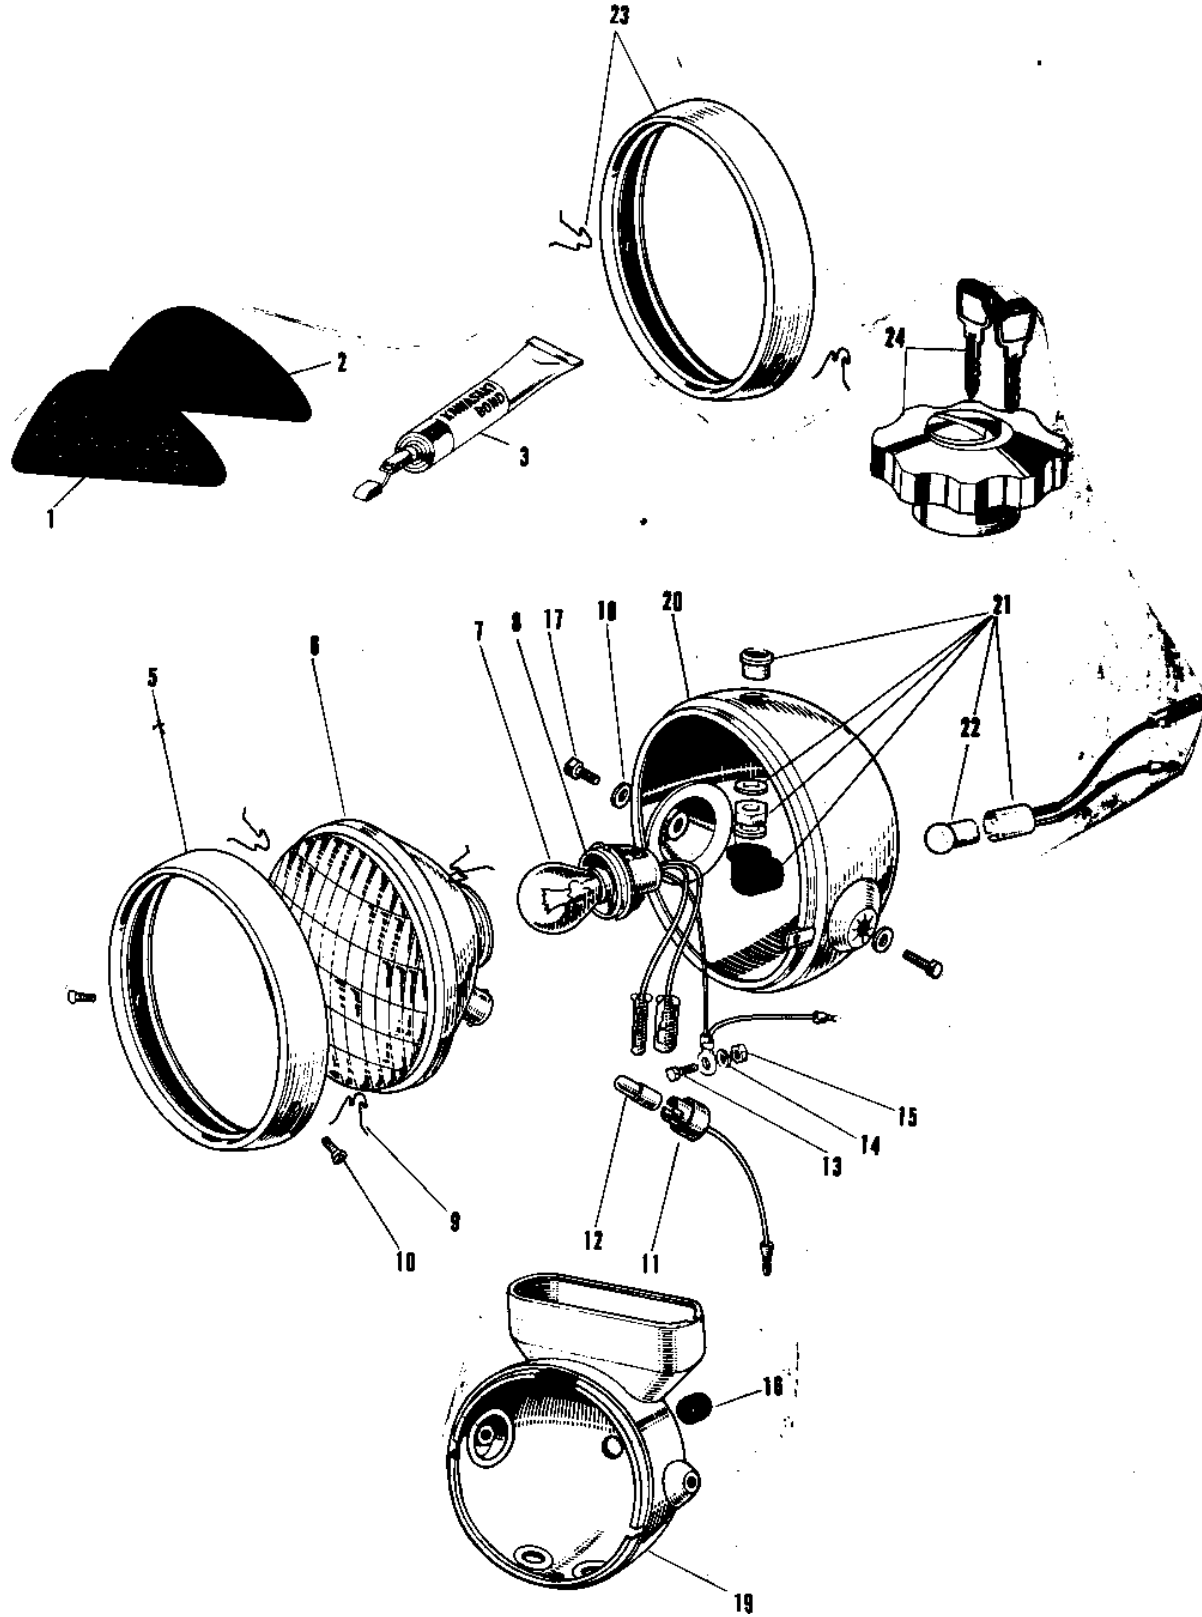

1970 A1-A PARTS DIAGRAM

OPTIONAL PARTS

1970 A1-A PARTS LIST

OPTIONAL PARTS

ITEM NAME	PART NUMBER	QUANTITY
GRIP KNEE L.H (Ref # 1)	51061-015	1
GRIP KNEE R.H (Ref # 2)	51062-013	1
LIQUID GASKET (Ref # 3)	92104-002	AR
UNAVAILABLE IN PRICE BOOK (Ref # 5~15)	23004-017	N/
RIM HEAD LAMP (Ref # 5)	23006-022	1
UNAVAILABLE IN PRICE BOOK (Ref # 6)	23007-019	1
BULB 12V 35/35W (Ref # 7)	92069-045	1
SOCKET HEAD LAMP (Ref # 8)	23008-017	1
CLAMP HEAD LAMP LENS (Ref # 9)	23009-012	3
SCREW OVL CNTSNK 5X10 (Ref # 10)	222E0510	2
UNAVAILABLE IN PRICE BOOK (Ref # 10)	22E0510A	2
UNAVAILABLE IN PRICE BOOK (Ref # 11)	23008-018	1
BULB 12V 4W (Ref # 12)	92069-046	1
SCREW PAN HEAD 3X6 (Ref # 13)	211B0306	1
SCREW-PAN-HEAD 3X6 (Ref # 13)	220B0306	1
WASHER SPRING 3MM (Ref # 14)	461F0300	1
NUT-HEX (Ref # 15)	311B0300	1
NUT-HEX (Ref # 15)	311B0300	1
GROMMET 13MM (Ref # 16)	850A1301	1
BOLT,HEX HEAD,10X25 (Ref # 17)	92007-045	2
WASHER SPRING 10MM (Ref # 18)	461F1000	2
BODY HEAD LAMP C.RED (Ref # 19)	23005-017-24	1
BODY HEAD LAMP C.BLUE (Ref # 19)	23005-017-27	1
BODY-HEAD LAMP,F BLK (Ref # 20)	23005-018-21	1
LAMP ASSY HIGH BEAM (Ref # 21)	23016-002	1
BULB 12V 1.5W (Ref # 22)	92069-017	1
RIM HEAD LAMP (Ref # 23)	23006-013	1
CAP FUEL TANK LOCKING (Ref # 24)	51049-009	1