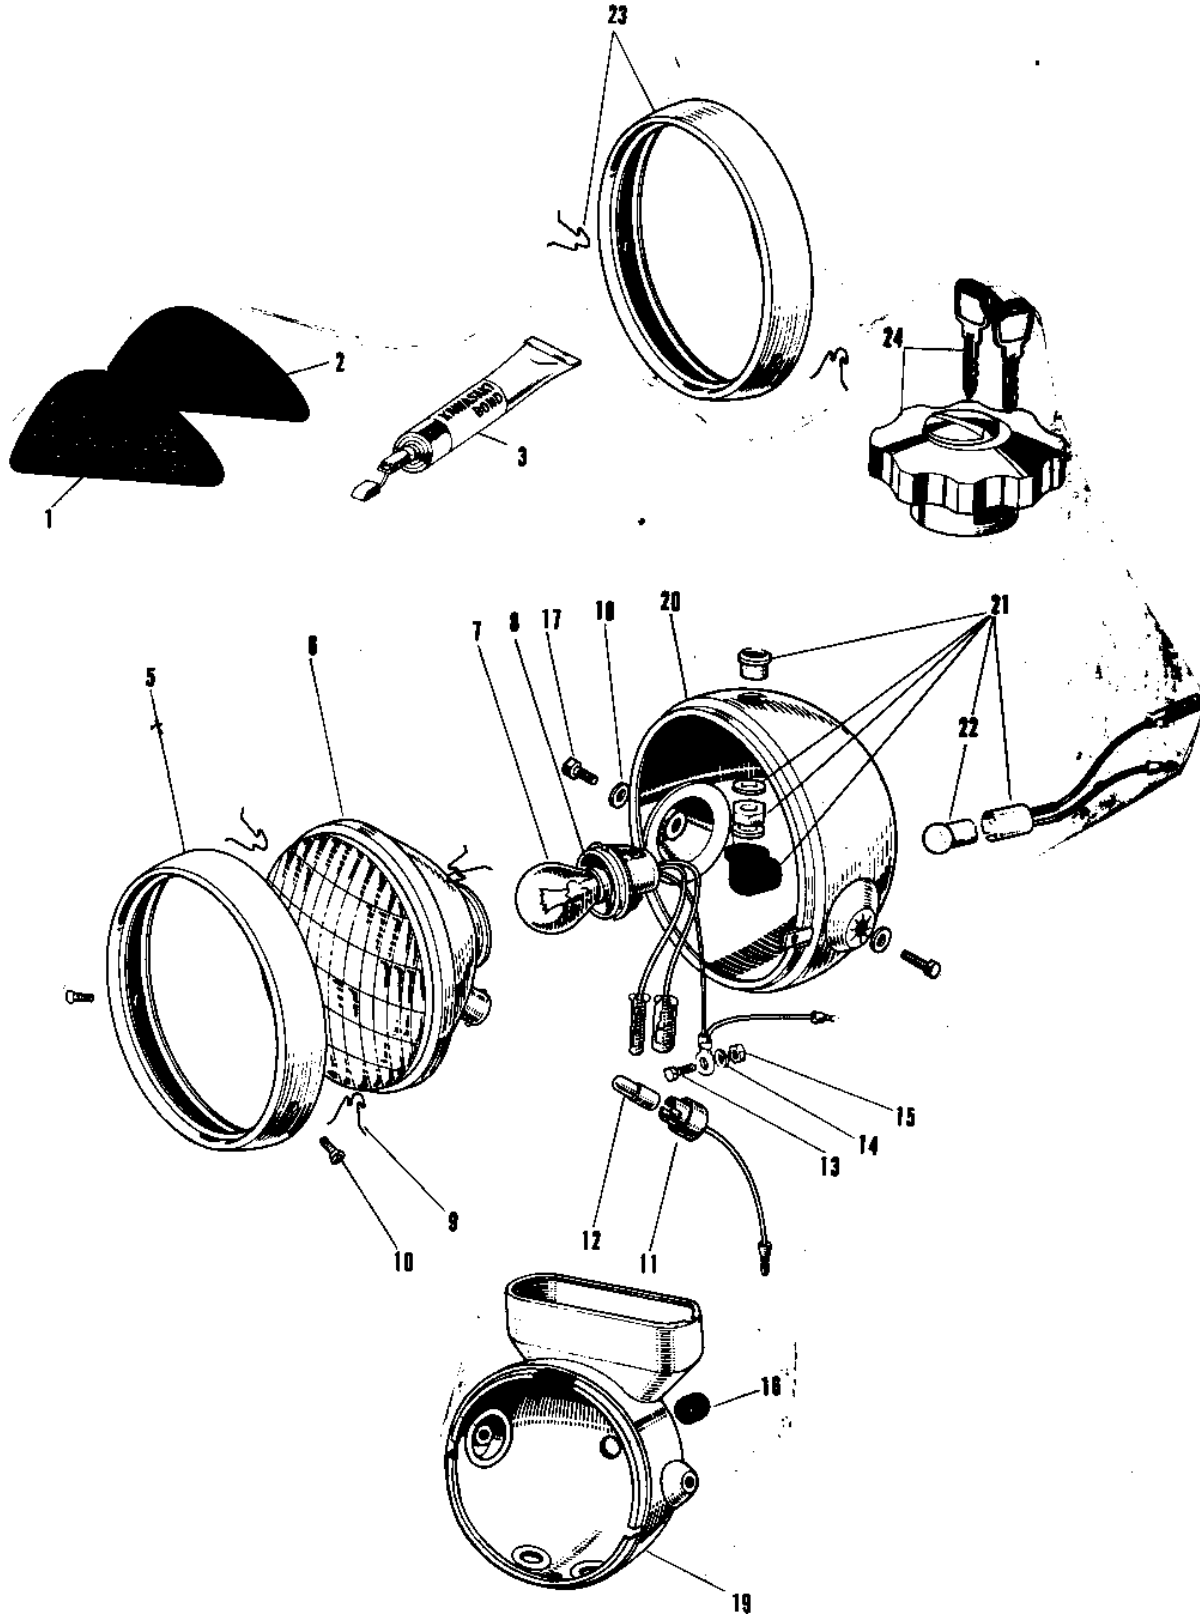

# 1967 Samurai PARTS DIAGRAM

OPTIONAL PARTS

# 1967 Samurai PARTS LIST

## OPTIONAL PARTS

ITEM NAME	PART NUMBER	QUANTITY
GRIP KNEE L.H (Ref # 1)	51061-015	1
GRIP KNEE R.H (Ref # 2)	51062-013	1
LIQUID GASKET (Ref # 3)	92104-002	AR
UNAVAILABLE IN PRICE BOOK (Ref # 5~15)	23004-017	N/
RIM HEAD LAMP (Ref # 5)	23006-022	1
UNAVAILABLE IN PRICE BOOK (Ref # 6)	23007-019	1
BULB 12V 35/35W (Ref # 7)	92069-045	1
SOCKET HEAD LAMP (Ref # 8)	23008-017	1
CLAMP HEAD LAMP LENS (Ref # 9)	23009-012	3
SCREW OVL CNTSNK 5X10 (Ref # 10)	222E0510	2
UNAVAILABLE IN PRICE BOOK (Ref # 10)	22E0510A	2
UNAVAILABLE IN PRICE BOOK (Ref # 11)	23008-018	1
BULB 12V 4W (Ref # 12)	92069-046	1
SCREW PAN HEAD 3X6 (Ref # 13)	211B0306	1
SCREW-PAN-HEAD 3X6 (Ref # 13)	220B0306	1
WASHER SPRING 3MM (Ref # 14)	461F0300	1
NUT-HEX (Ref # 15)	311B0300	1
NUT-HEX (Ref # 15)	311B0300	1
GROMMET 13MM (Ref # 16)	850A1301	1
BOLT,HEX HEAD,10X25 (Ref # 17)	92007-045	2
WASHER SPRING 10MM (Ref # 18)	461F1000	2
BODY HEAD LAMP C.RED (Ref # 19)	23005-017-24	1
BODY HEAD LAMP C.BLUE (Ref # 19)	23005-017-27	1
BODY-HEAD LAMP,F BLK (Ref # 20)	23005-018-21	1
LAMP ASSY HIGH BEAM (Ref # 21)	23016-002	1
BULB 12V 1.5W (Ref # 22)	92069-017	1
RIM HEAD LAMP (Ref # 23)	23006-013	1
CAP FUEL TANK LOCKING (Ref # 24)	51049-009	1