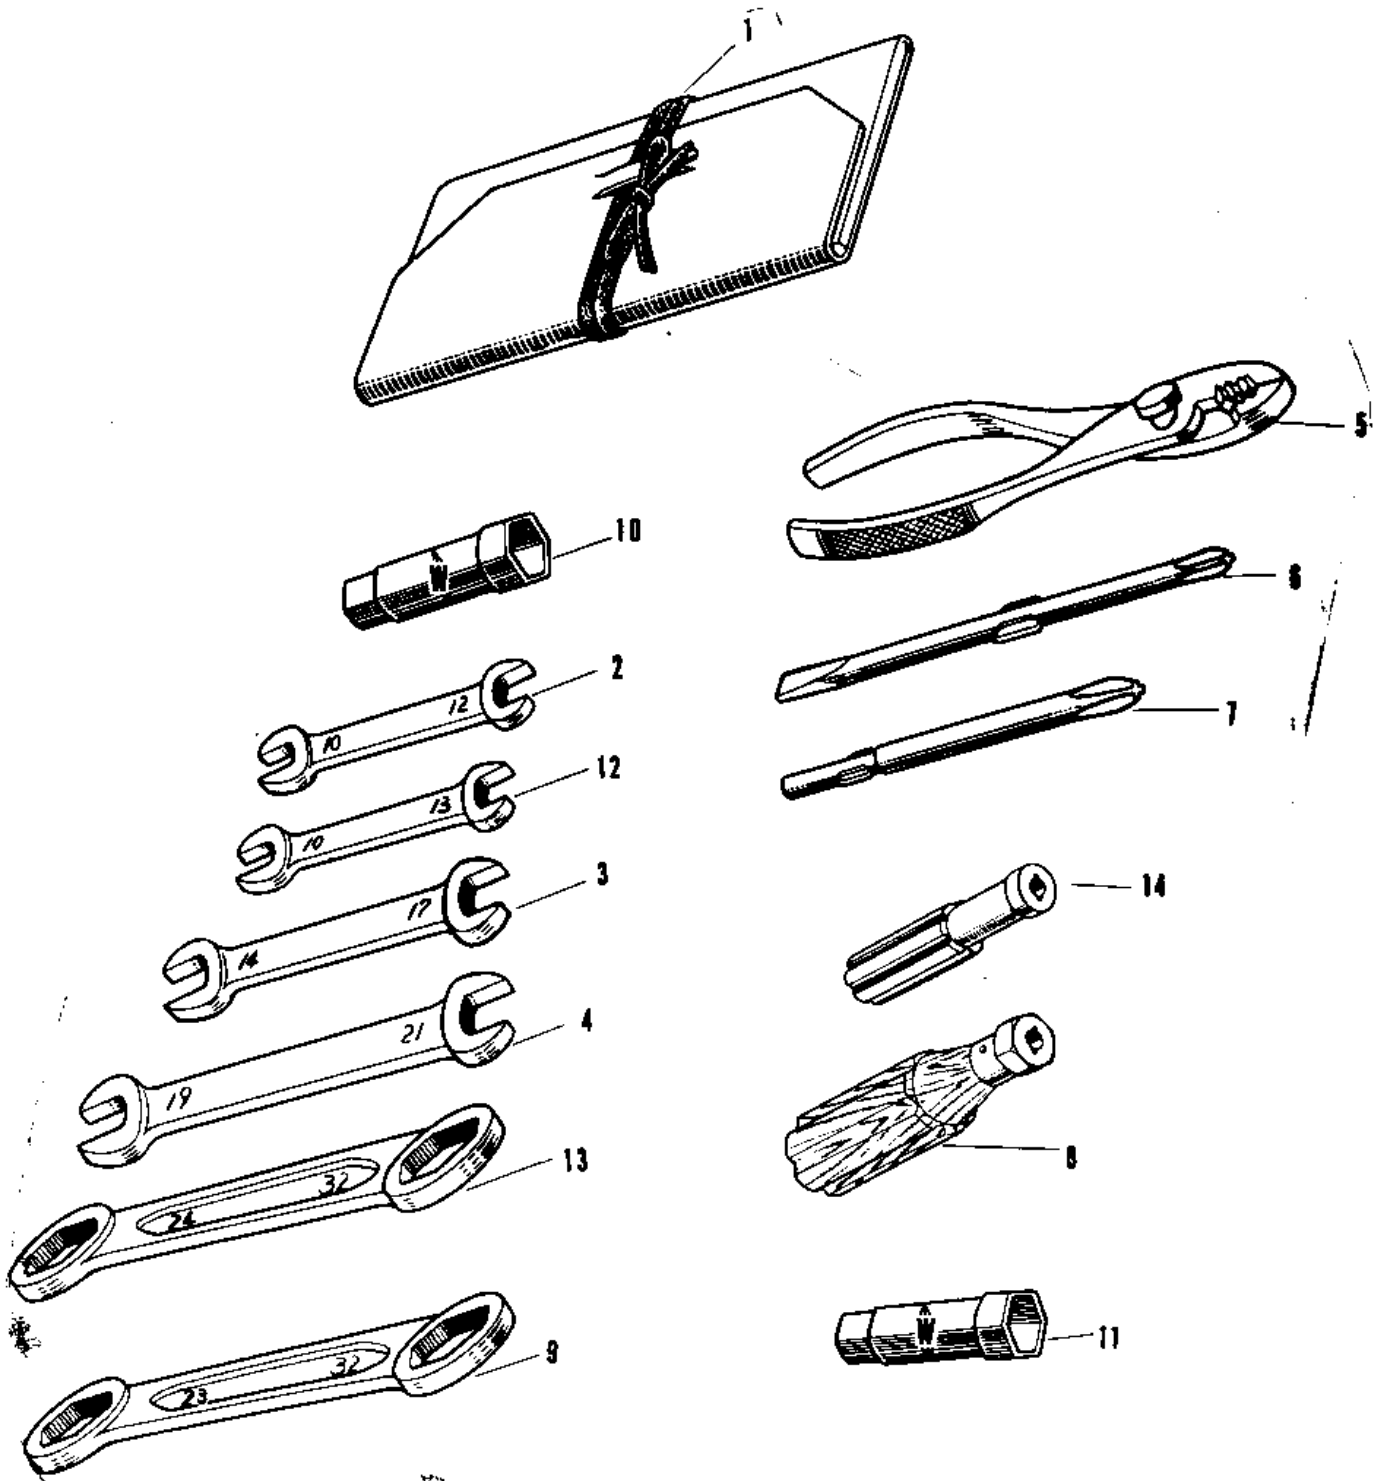

1967 Avenger SS PARTS DIAGRAM

TOOLS

1967 Avenger SS PARTS LIST

TOOLS

ITEM NAME	PART NUMBER	QUANTITY
UNAVAILABLE IN PRICE BOOK (Ref # 1~10)	56007-008	N/
BAG,TOOL (Ref # 1)	56008-008	1
UNAVAILABLE IN PRICE BOOK (Ref # 2)	960B1012	1
UNAVAILABLE IN PRICE BOOK (Ref # 3)	960B1417	1
UNAVAILABLE IN PRICE BOOK (Ref # 4)	960B1921	1
92112-003 (Canada) (Ref # 5)	92112-001	1
TOOL-DRIVER (Ref # 6)	92107-1052	1
SCREW DRIVER #3 PHLIP (Ref # 7)	92107-005	1
UNAVAILABLE IN PRICE BOOK (Ref # 8)	92106-003	N/
UNAVAILABLE IN PRICE BOOK (Ref # 9)	92109-001	N/
UNAVAILABLE IN PRICE BOOK (Ref # 10)	92110-004	N/
UNAVAILABLE IN PRICE BOOK (Ref # 1~7 11)	56007-012	1
92110-012 (Canada) (Ref # 11)	92110-008	1
UNAVAILABLE IN PRICE BOOK (Ref # 12)	960B1013	1
WRENCH BOX 24X32 (Ref # 13)	92109-002	1
92106-1001 (Canada) (Ref # 14)	92106-002	1