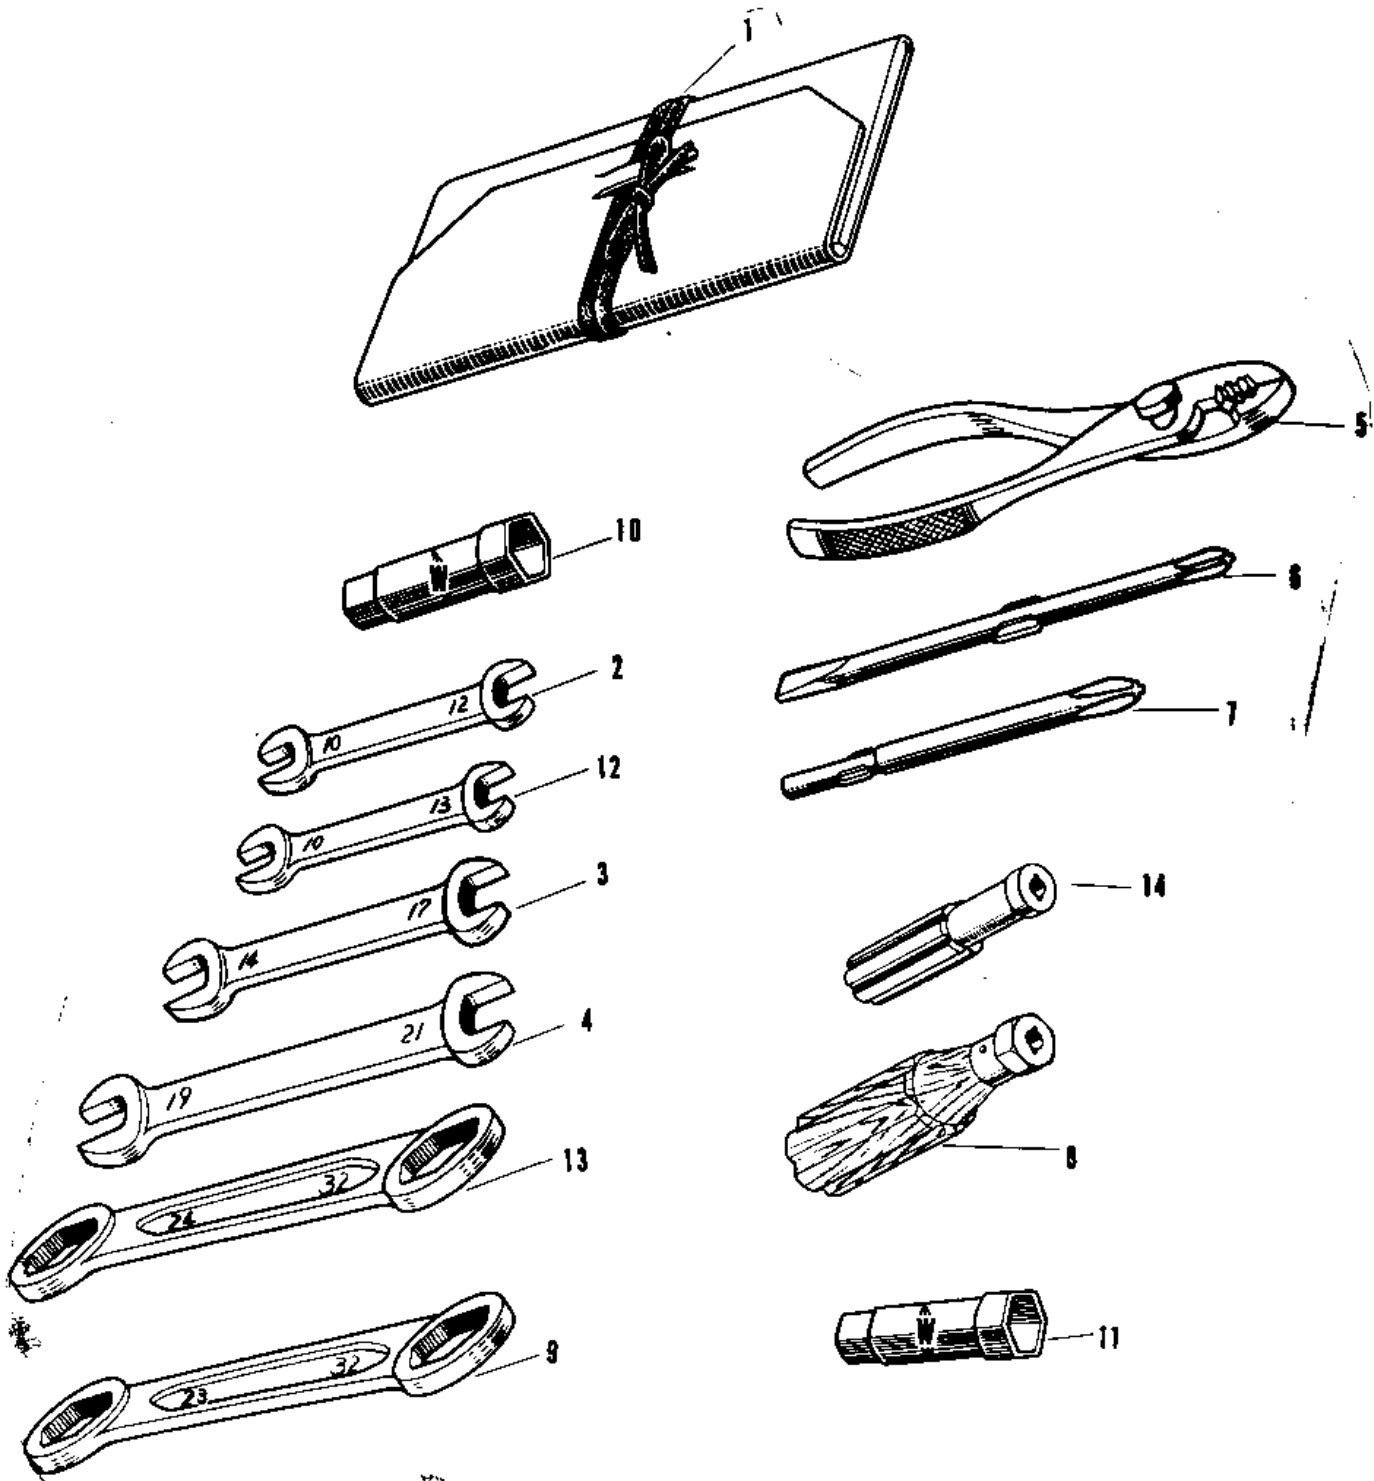

1968 Avenger SS PARTS DIAGRAM

TOOLS

1968 Avenger SS PARTS LIST

TOOLS

ITEM NAME	PART NUMBER	QUANTITY
UNAVAILABLE IN PRICE BOOK (Ref # 1~10)	56007-008	N/
BAG,TOOL (Ref # 1)	56008-008	1
UNAVAILABLE IN PRICE BOOK (Ref # 2)	960B1012	1
UNAVAILABLE IN PRICE BOOK (Ref # 3)	960B1417	1
UNAVAILABLE IN PRICE BOOK (Ref # 4)	960B1921	1
92112-003 (Canada) (Ref # 5)	92112-001	1
TOOL-DRIVER (Ref # 6)	92107-1052	1
SCREW DRIVER #3 PHLIP (Ref # 7)	92107-005	1
UNAVAILABLE IN PRICE BOOK (Ref # 8)	92106-003	N/
UNAVAILABLE IN PRICE BOOK (Ref # 9)	92109-001	N/
UNAVAILABLE IN PRICE BOOK (Ref # 10)	92110-004	N/
UNAVAILABLE IN PRICE BOOK (Ref # 1~7 11)	56007-012	1
92110-012 (Canada) (Ref # 11)	92110-008	1
UNAVAILABLE IN PRICE BOOK (Ref # 12)	960B1013	1
WRENCH BOX 24X32 (Ref # 13)	92109-002	1
92106-1001 (Canada) (Ref # 14)	92106-002	1